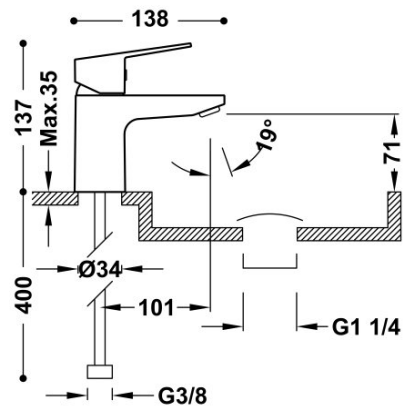

## 21510310D

### Single lever washbasin mixer with Tres-Duo and Click-Clack valve

Click-Clack

Anti-scald system that allows you to limit the desired maximum temperature.

Tres-duo®. Water savings. Two on positions for the lever. Half the consumption in the middle position.