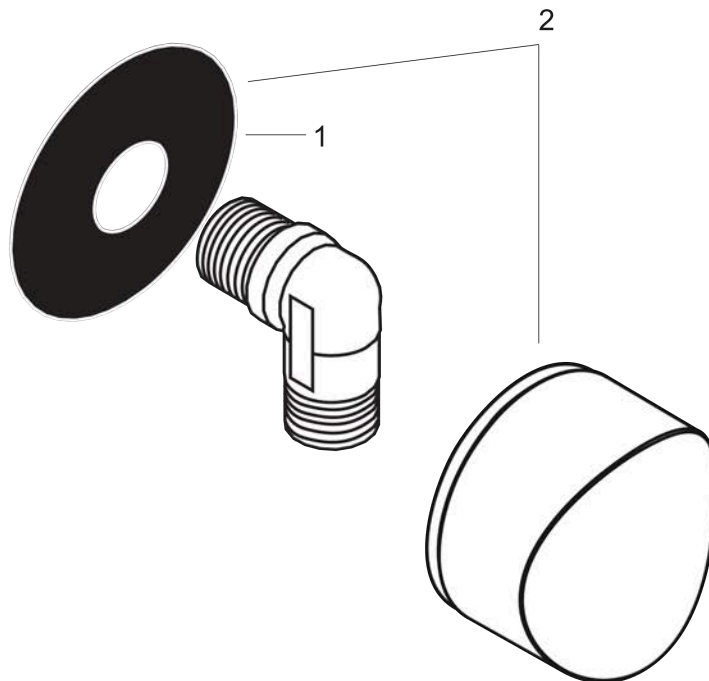

FixFit

Wall outlet S without non-return valve

Surfaces: **Chrome** Article Number: **27453000**

Description

product features

- metal connection angle
- connection type: G 1/2

Product image

Scale drawing

FixFit

Wall outlet S without non-return valve

Surfaces: **Chrome** Article Number: **27453000**

Exploded Drawing

Year of production: >04/06

FixFit

Wall outlet S without non-return valve

Surfaces: **Chrome** Article Number: **27453000**