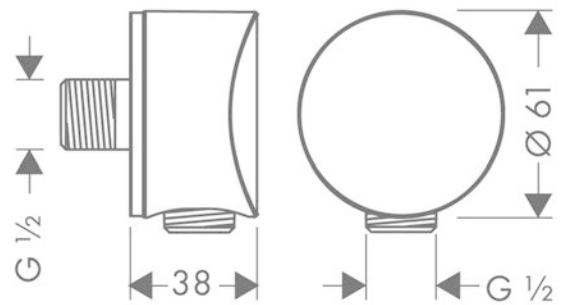

FixFit

Wall outlet S without non-return valve

Surfaces: **Chrome** Article Number: **27453000**

Description

product features

- metal connection angle
- connection type: G 1/2

Product image

Scale drawing

FixFit

Wall outlet S without non-return valve

Surfaces: **Chrome** Article Number: **27453000**

Exploded Drawing

Year of production: >04/06

FixFit

Wall outlet S without non-return valve

Surfaces: **Chrome** Article Number: **27453000**