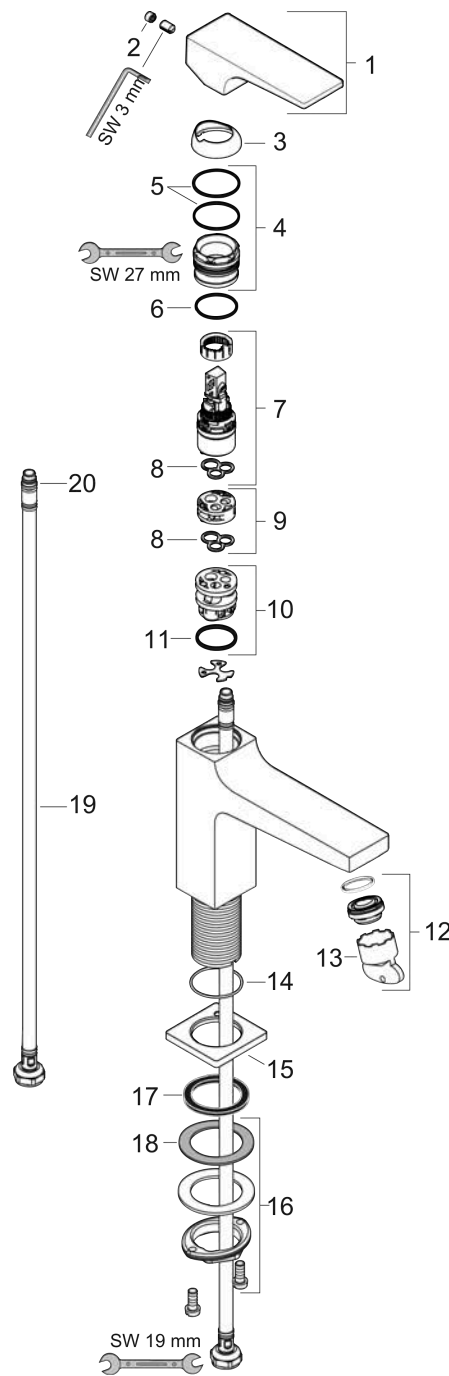

Metropol

Single lever basin mixer 100 with lever handle for hand washbasins with push-open waste set

Surfaces: **Chrome** Article Number: **32500000**

Description

product features

- consists of: single lever basin mixer, waste set
- ComfortZone 100
- projection: 127 mm
- spray type: normal spray
- maximum flow rate at 3 bar: 5 l/min
- ceramic cartridge
- temperature limitation adjustable
- suitable for continuous flow water heaters
- push-open waste set G 1¼
- material waste set: metal
- connection type: G ¾ connections
- connection dimension: DN15

Technology

Design awards

Product image

Scale drawing

Flowchart

Metropol

Single basin mixer 100 with lever handle for hand washbasins with push-open waste set

Surfaces: **Chrome** Article Number: **32500000**

Exploded Drawing

Year of production: >01/17

Metropol

Single lever basin mixer 100 with lever handle for hand washbasins with push-open waste set

Surfaces: **Chrome** Article Number: **32500000**

Spare part list

Year of production: >01/17

Pos.	Description	Article Number	Price	PU
1	handle	92995000	€ 70,57	1
2	screw cover	95704000	€ 3,21	1
3	flange	92625000	€ 28,20	1
4	nut	92689000	€ 22,37	1
5	O-ring 27x1,5	92527000	€ 11,31	1
6	O-ring 25x1,5	98146000	€ 3,21	1
7	cartridge, assy	97685000	€ 57,12	1
8	seal	98865000	€ 28,20	1
9	adapter for cartridge	92628000	€ 18,33	1
10	adapter for cartridge	98866000	€ 28,20	1
11	O-ring 23x2	98398000	€ 3,21	1
12	aerator M24x1 (5 l/min)	92996000	€ 28,20	1
13	service tool	95661000	€ 5,24	1
14	O-ring 32x1,5	92936000	€ 3,21	1
15	escutcheon	93048000	€ 35,94	1
16	fixing set (Ø 32)	13961000	€ 22,37	1
17	flat seal	98749000	€ 5,24	1
18	lever collar	97548000	€ 3,21	1
19	connection hose 450 mm M8x0,75 G3/8	97206000	€ 28,20	1
20	O-ring 6,6x1,6	93019000	€ 3,21	1
a	push-open waste set	50100000	-	1
b	fixation extension 35 mm	13898000	€ 70,57	1