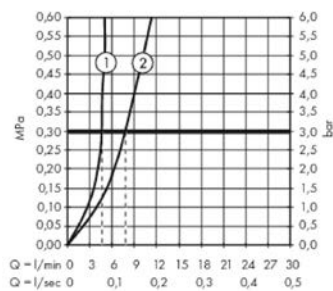

Metropol

Single lever basin mixer 100 with lever handle for hand washbasins with push-open waste set

Surfaces: **Chrome** Article Number: **32500000**

Description

product features

- consists of: single lever basin mixer, waste set
- ComfortZone 100
- projection: 127 mm
- spray type: normal spray
- maximum flow rate at 3 bar: 5 l/min
- ceramic cartridge
- temperature limitation adjustable
- suitable for continuous flow water heaters
- push-open waste set G 1¼
- material waste set: metal
- connection type: G ¾ connections
- connection dimension: DN15

Technology

Design awards

Product image

Scale drawing

Flowchart

Metropol

Single basin mixer 100 with lever handle for hand washbasins with push-open waste set

Surfaces: **Chrome** Article Number: **32500000**