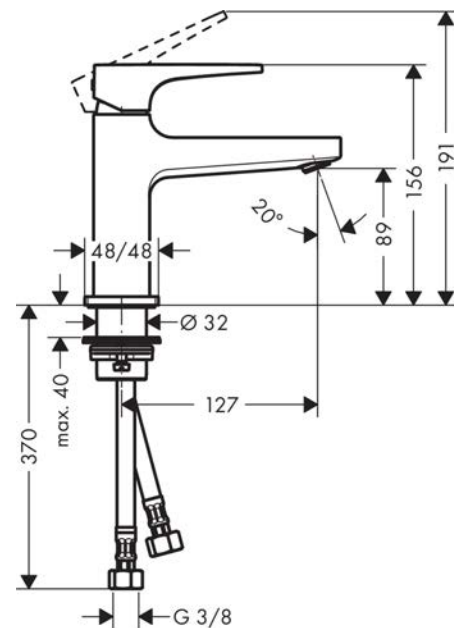

Metropol

Single lever basin mixer 100 with lever handle for hand washbasins with push-open waste set

Surfaces: **Chrome** Article Number: **32500000**

Description

product features

- consists of: single lever basin mixer, waste set
- ComfortZone 100
- projection: 127 mm
- spray type: normal spray
- maximum flow rate at 3 bar: 5 l/min
- ceramic cartridge
- temperature limitation adjustable
- suitable for continuous flow water heaters
- push-open waste set G 1¼
- material waste set: metal
- connection type: G ¾ connections
- connection dimension: DN15

Technology

Design awards

Product image

Scale drawing

Flowchart

Metropol

Single basin mixer 100 with lever handle for hand washbasins with push-open waste set

Surfaces: **Chrome** Article Number: **32500000**

Exploded Drawing

Year of production: >01/17

Metropol

Single lever basin mixer 100 with lever handle for hand washbasins with push-open waste set

Surfaces: **Chrome** Article Number: **32500000**

Spare part list

Year of production: >01/17

Pos.	Description	Article Number	Price	PU
1	handle	92995000	€ 70,57	1
2	screw cover	95704000	€ 3,21	1
3	flange	92625000	€ 28,20	1
4	nut	92689000	€ 22,37	1
5	O-ring 27x1,5	92527000	€ 11,31	1
6	O-ring 25x1,5	98146000	€ 3,21	1
7	cartridge, assy	97685000	€ 57,12	1
8	seal	98865000	€ 28,20	1
9	adapter for cartridge	92628000	€ 18,33	1
10	adapter for cartridge	98866000	€ 28,20	1
11	O-ring 23x2	98398000	€ 3,21	1
12	aerator M24x1 (5 l/min)	92996000	€ 28,20	1
13	service tool	95661000	€ 5,24	1
14	O-ring 32x1,5	92936000	€ 3,21	1
15	escutcheon	93048000	€ 35,94	1
16	fixing set (Ø 32)	13961000	€ 22,37	1
17	flat seal	98749000	€ 5,24	1
18	lever collar	97548000	€ 3,21	1
19	connection hose 450 mm M8x0,75 G3/8	97206000	€ 28,20	1
20	O-ring 6,6x1,6	93019000	€ 3,21	1
a	push-open waste set	50100000	-	1
b	fixation extension 35 mm	13898000	€ 70,57	1