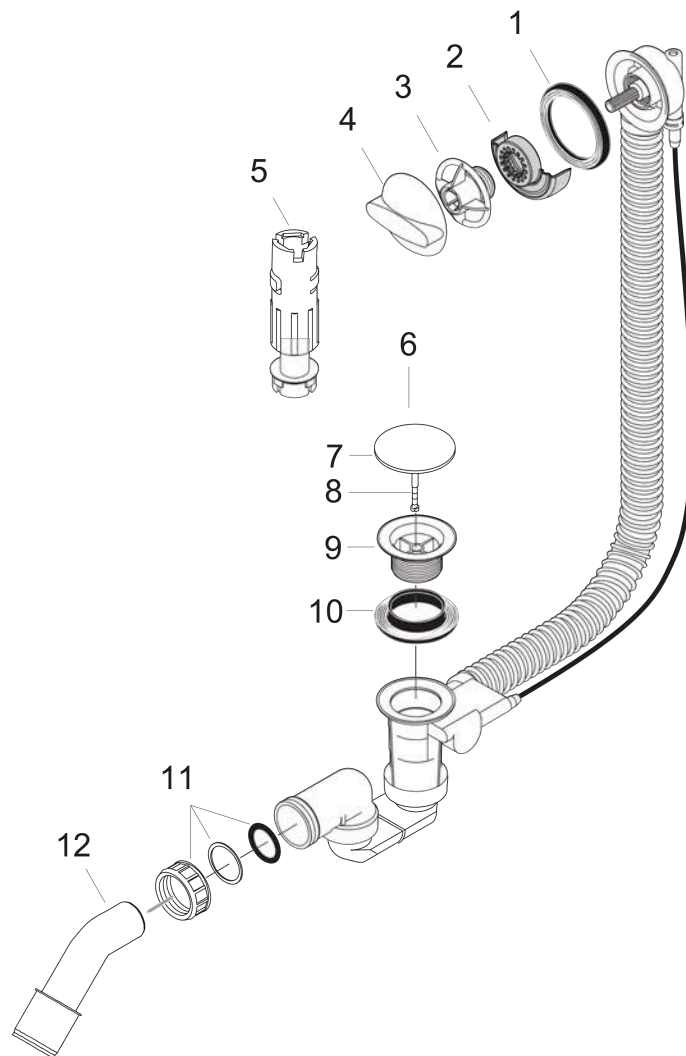

##### product features

- consists of: basic set, finish set
- TÜV certified
- suitable for standard bath tubs
- PE screw connection G 1½ x 40/ 50 mm
- flexible overflow hose
- bowden cable length 520 mm
- odour trap - backwater height is 50 mm

#### Scale drawing

**Flexaplust**

**Complete set waste and overflow set for standard bath tubs**

Surfaces: **Chrome** Article Number: **58143000**

**Exploded Drawing**

Year of production: >01/99

### Complete set waste and overflow set for standard bath tubs

Surfaces: **Chrome** Article Number: **58143000**

#### Spare part list

Year of production: >01/99

Pos.	Description	Article Number	Price	PU
1	form ring	96331000	€ 8,45	1
2	dam element	97699000	€ 3,21	1
3	fixing ring	96327000	€ 18,33	1
4	turning handle	96329000	€ 22,37	1
5	special tool set	58085000	€ 8,45	1
6	plug	96153000	€ 28,20	1
7	O-ring 36x3,5	98066000	€ 3,21	1
8	hexagon socket screw M5x25	97658000	€ 8,45	1
9	valve	96328000	€ 11,31	1
10	form ring	96330000	€ 8,45	1
11	sleeve nut	96332000	€ 8,45	1
12	bent outlet	96221000	€ 8,45	1