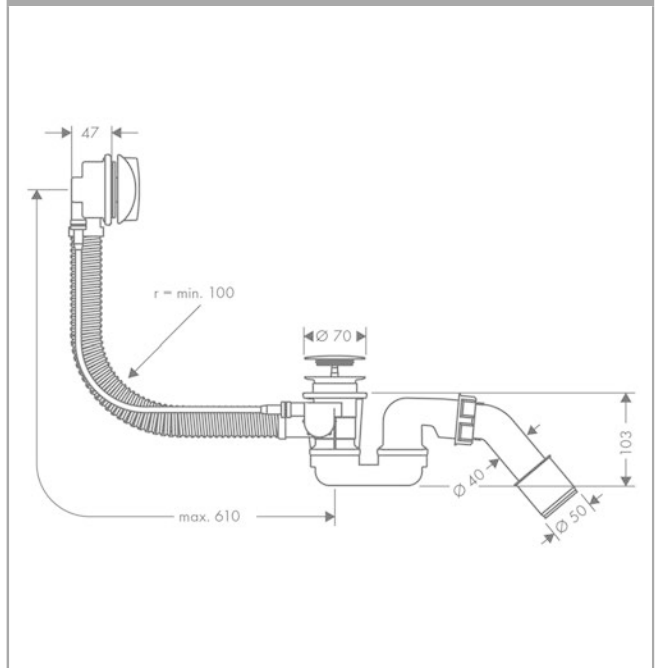

### Complete set waste and overflow set for standard bath tubs

Surfaces: **Chrome** Article Number: **58143000**

##### product features

- consists of: basic set, finish set
- TÜV certified
- suitable for standard bath tubs
- PE screw connection G 1½ x 40/ 50 mm
- flexible overflow hose
- bowden cable length 520 mm
- odour trap - backwater height is 50 mm

#### Scale drawing

**Flexaplust**

**Complete set waste and overflow set for standard bath tubs**

Surfaces: **Chrome** Article Number: **58143000**

**Exploded Drawing**

Year of production: >01/99