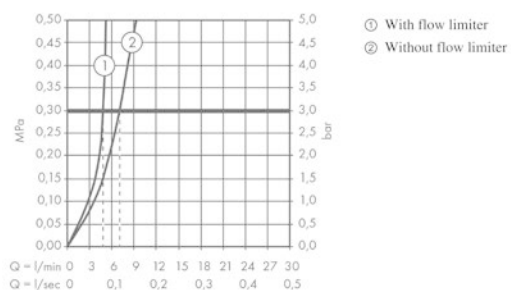

Talis E
Single lever basin mixer 240 without waste set
 Surfaces: **Chrome** Article Number: **71717000**

Description

product features

- ComfortZone 240
- projection: 183 mm
- spray type: normal spray
- maximum flow rate at 3 bar: 5 l/min
- ceramic cartridge
- temperature limitation adjustable
- suitable for continuous flow water heaters
- connection type: G 3/8 connections
- connection dimension: DN15

Technology

Design awards

Product image

Scale drawing

Flowchart

Talis E
Single lever basin mixer 240 without waste set
 Surfaces: **Chrome** Article Number: **71717000**

Exploded Drawing

Year of production: >10/15