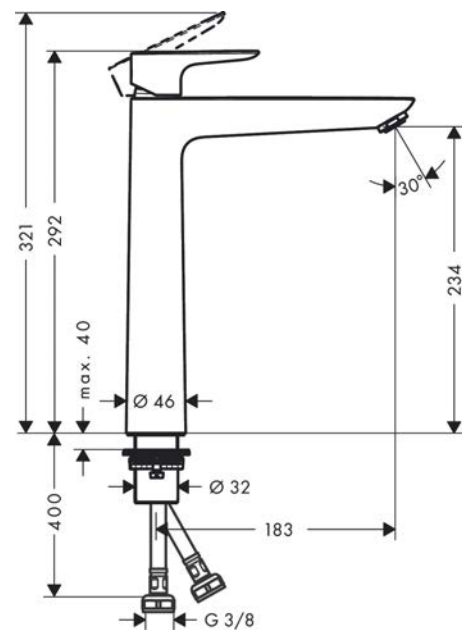

Talis E
Single lever basin mixer 240 without waste set
 Surfaces: **Chrome** Article Number: **71717000**

Description

product features

- ComfortZone 240
- projection: 183 mm
- spray type: normal spray
- maximum flow rate at 3 bar: 5 l/min
- ceramic cartridge
- temperature limitation adjustable
- suitable for continuous flow water heaters
- connection type: G 3/8 connections
- connection dimension: DN15

Technology

Design awards

Product image

Scale drawing

Flowchart

Talis E
Single lever basin mixer 240 without waste set
 Surfaces: **Chrome** Article Number: **71717000**

Exploded Drawing

Year of production: >10/15

Talis E
Single lever basin mixer 240 without waste set
 Surfaces: **Chrome** Article Number: **71717000**

Spare part list

Year of production: >10/15

Pos.	Description	Article Number	Price	PU
1	handle	92687000	€ 44,63	1
2	screw cover	95704000	€ 3,21	1
3	flange	92625000	€ 28,20	1
4	nut	92689000	€ 22,37	1
5	O-ring 25x1,5	98146000	€ 3,21	1
6	O-ring 27x1,5	92527000	€ 11,31	1
7	cartridge, assy	97685000	€ 57,12	1
8	seal	98865000	€ 28,20	1
9	adapter for cartridge	92628000	€ 18,33	1
10	adapter for cartridge	98866000	€ 28,20	1
11	O-ring 23x2	98398000	€ 3,21	1
12	aerator M24x1 (5 l/min)	13185000	-	1
13	flat seal	98749000	€ 5,24	1
14	fixing set (Ø 32)	13961000	€ 22,37	1
15	lever collar	97548000	€ 3,21	1
16	connection hose 600 mm M8x0,75 G3/8	96556000	€ 22,37	1
17	O-ring 7x1,5	98422000	€ 3,21	1
18	sealing set	95581000	€ 5,24	1
a	fixation extension 35 mm	13898000	€ 70,57	1