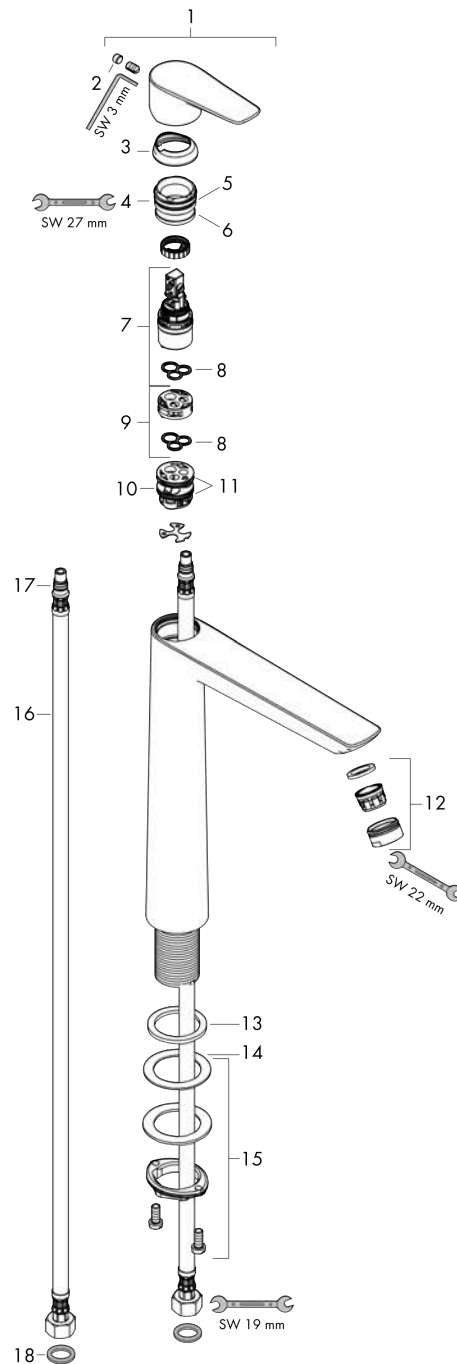

Talis E
Single lever basin mixer 240 without waste set
 Surfaces: **Chrome** Article Number: **71717000**

Description

product features

- ComfortZone 240
- projection: 183 mm
- spray type: normal spray
- maximum flow rate at 3 bar: 5 l/min
- ceramic cartridge
- temperature limitation adjustable
- suitable for continuous flow water heaters
- connection type: G 3/8 connections
- connection dimension: DN15

Technology

Design awards

Product image

Scale drawing

Flowchart

Talis E
Single lever basin mixer 240 without waste set
 Surfaces: **Chrome** Article Number: **71717000**

Exploded Drawing

Year of production: >10/15

Talis E
Single lever basin mixer 240 without waste set
 Surfaces: **Chrome** Article Number: **71717000**

Spare part list

Year of production: >10/15

Pos.	Description	Article Number	Price	PU
1	handle	92687000	€ 44,63	1
2	screw cover	95704000	€ 3,21	1
3	flange	92625000	€ 28,20	1
4	nut	92689000	€ 22,37	1
5	O-ring 25x1,5	98146000	€ 3,21	1
6	O-ring 27x1,5	92527000	€ 11,31	1
7	cartridge, assy	97685000	€ 57,12	1
8	seal	98865000	€ 28,20	1
9	adapter for cartridge	92628000	€ 18,33	1
10	adapter for cartridge	98866000	€ 28,20	1
11	O-ring 23x2	98398000	€ 3,21	1
12	aerator M24x1 (5 l/min)	13185000	-	1
13	flat seal	98749000	€ 5,24	1
14	fixing set (Ø 32)	13961000	€ 22,37	1
15	lever collar	97548000	€ 3,21	1
16	connection hose 600 mm M8x0,75 G3/8	96556000	€ 22,37	1
17	O-ring 7x1,5	98422000	€ 3,21	1
18	sealing set	95581000	€ 5,24	1
a	fixation extension 35 mm	13898000	€ 70,57	1