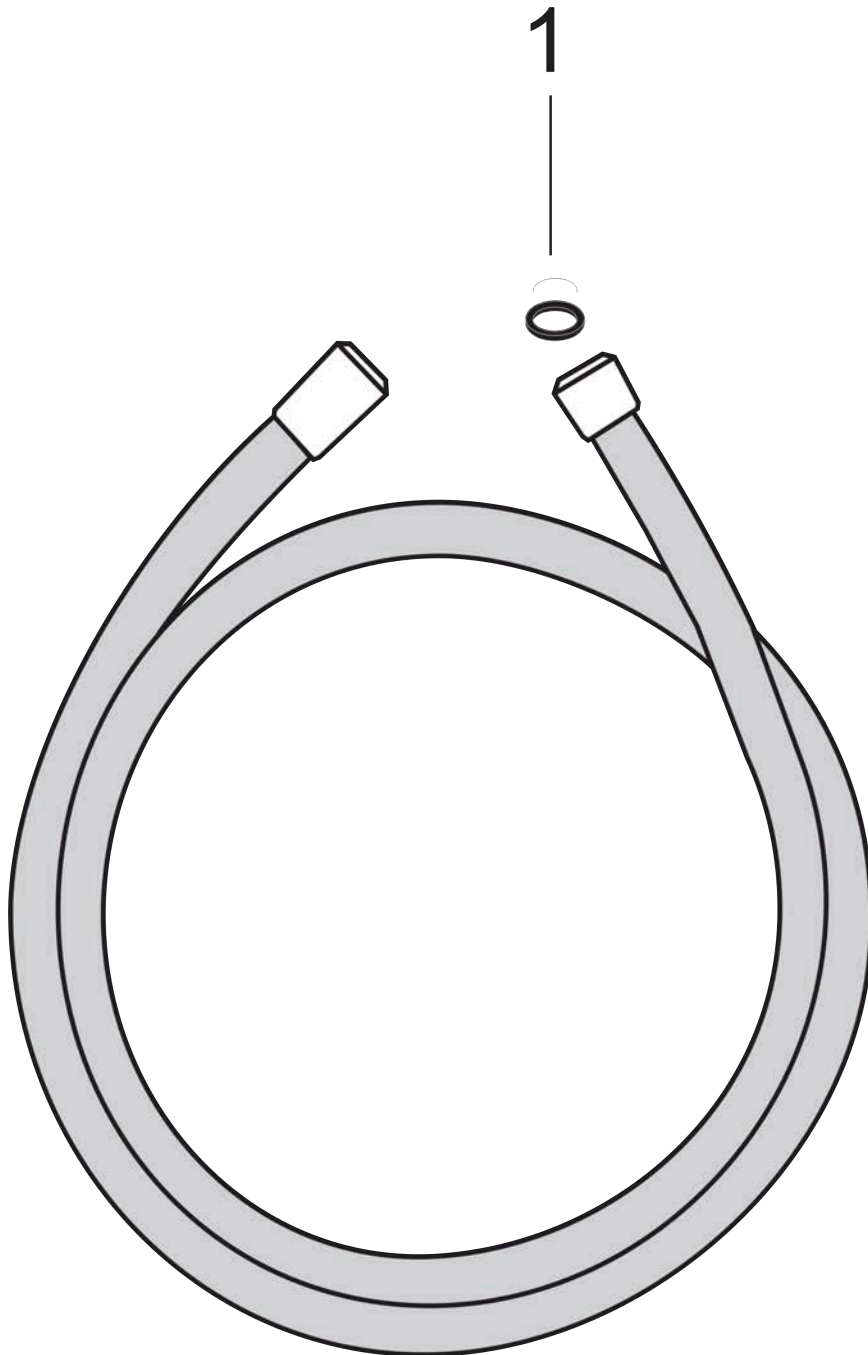

Isiflex

Shower hose 160 cm

Surfaces: **Chrome** Article Number: **28276000**

Description

product features

- high-quality shower hose
- with plastic coating, easy to clean
- shower hose length: 1.60 m
- pivot connector prevent hose from tangling
- kink-protected
- nuts shower hose: conical nut on both ends
- connection thread: G 1/2

Design awards

Product image

Scale drawing

Isiflex**Shower hose 160 cm**Surfaces: **Chrome** Article Number: **28276000****Exploded Drawing**

Year of production: >12/00

Isiflex

Shower hose 160 cm

Surfaces: **Chrome** Article Number: **28276000**

Spare part list

Year of production: >12/00

Pos.	Description	Article Number	Price	PU
1	seal	98058000	-	1