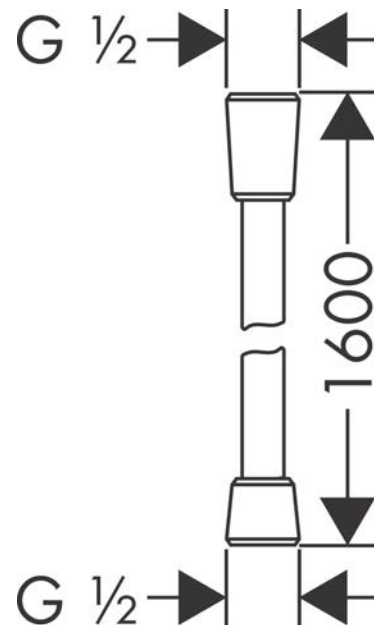

Isiflex

Shower hose 160 cm

Surfaces: **Chrome** Article Number: **28276000**

Description

product features

- high-quality shower hose
- with plastic coating, easy to clean
- shower hose length: 1.60 m
- pivot connector prevent hose from tangling
- kink-protected
- nuts shower hose: conical nut on both ends
- connection thread: G 1/2

Design awards

Product image

Scale drawing

Isiflex**Shower hose 160 cm**Surfaces: **Chrome** Article Number: **28276000****Exploded Drawing**

Year of production: >12/00

Isiflex

Shower hose 160 cm

Surfaces: **Chrome** Article Number: **28276000**

Spare part list

Year of production: >12/00

Pos.	Description	Article Number	Price	PU
1	seal	98058000	-	1