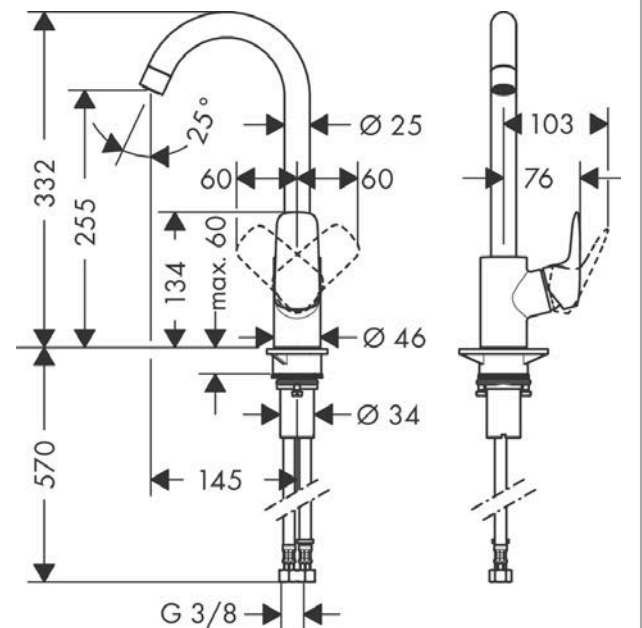

##### product features

- handle can be positioned on the right or left
- ComfortZone 260
- swivel range adjustable in 3 steps 110°, 150° or 360°
- normal spray
- connection dimension: DN15
- maximum flow rate at 3 bar: 12 l/min
- ceramic cartridge
- connection type: G 3/8 connections
- temperature limitation adjustable
- suitable for continuous flow water heaters

#### Scale drawing

#### Spare part list

Year of production: >02/15

Pos.	Description	Article Number	Price	PU
1	spout cpl.	92223000	€ 86,16	1
2	aerator M22x1 (15 l/min)	92368000	€ 22,37	1
3	set of locating rings (110° / 150°)	98486000	€ 13,92	1
4	sealing set	92646000	€ 18,33	1
5	O-Ring 14x2,5	98189000	€ 3,21	1
6	screw	97662000	€ 8,45	1
7	axialring	97558000	€ 3,21	1
8	handle	92224000	€ 44,63	1
9	screw cover	96338000	€ 3,21	1
10	flange	95498000	€ 8,45	1
11	nut	97209000	€ 13,92	1
12	O-Ring 32x2	98193000	€ 3,21	1
13	cartridge, assy	92730000	€ 57,12	1
14	locking screw for handle	95140000	€ 5,24	1
15	seal	95008000	€ 8,45	1
16	flat seal	98749000	€ 5,24	1
17	support	97523000	€ 5,24	1
18	fixing set (Ø 34)	95049000	€ 13,92	1
19	lever collar	97548000	€ 3,21	1
20	connection hose 600 mm M8x0,75 G3/8	96556000	€ 22,37	1
21	O-ring 7x1,5	98422000	€ 3,21	1