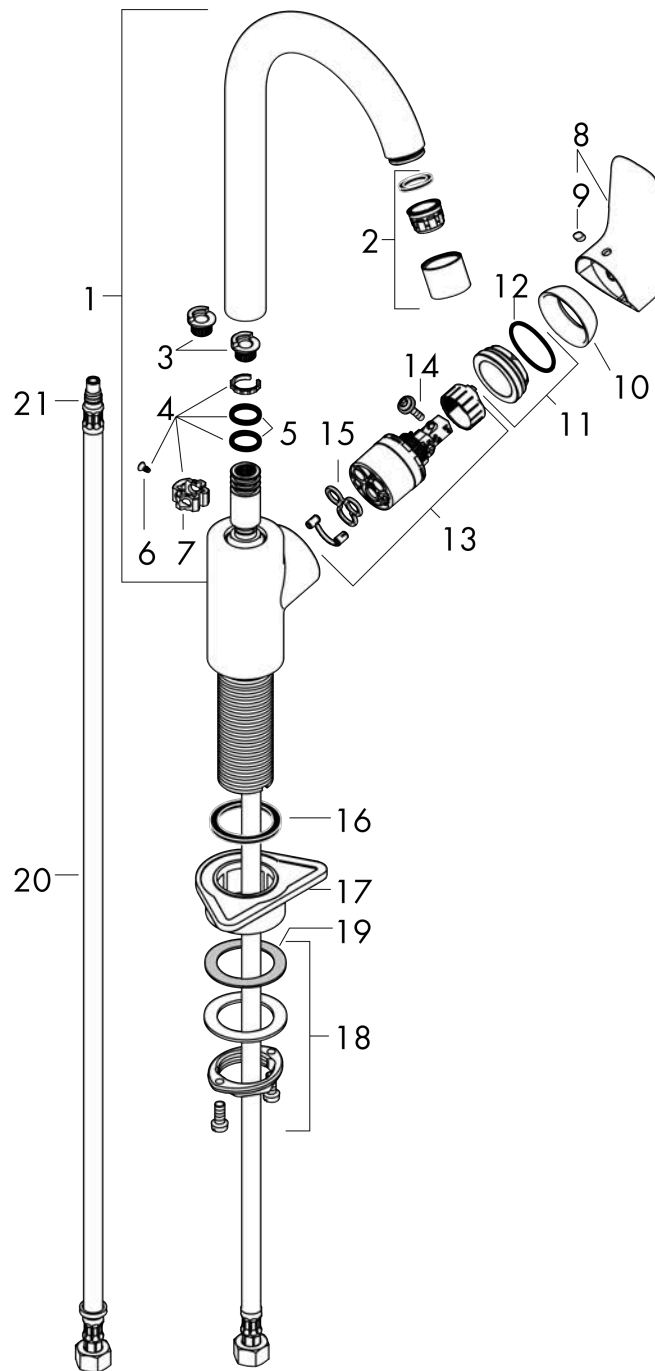

##### product features

- handle can be positioned on the right or left
- ComfortZone 260
- swivel range adjustable in 3 steps 110°, 150° or 360°
- normal spray
- connection dimension: DN15
- maximum flow rate at 3 bar: 12 l/min
- ceramic cartridge
- connection type: G 3/8 connections
- temperature limitation adjustable
- suitable for continuous flow water heaters

#### Scale drawing

#### Flowchart

**Logis M31**

**Single lever kitchen mixer 260, 1jet**

Surfaces: **Chrome** Article Number: **71835000**

**Exploded Drawing**

Year of production: >02/15

#### Spare part list

Year of production: >02/15

Pos.	Description	Article Number	Price	PU
1	spout cpl.	92223000	€ 86,16	1
2	aerator M22x1 (15 l/min)	92368000	€ 22,37	1
3	set of locating rings (110° / 150°)	98486000	€ 13,92	1
4	sealing set	92646000	€ 18,33	1
5	O-Ring 14x2,5	98189000	€ 3,21	1
6	screw	97662000	€ 8,45	1
7	axialring	97558000	€ 3,21	1
8	handle	92224000	€ 44,63	1
9	screw cover	96338000	€ 3,21	1
10	flange	95498000	€ 8,45	1
11	nut	97209000	€ 13,92	1
12	O-Ring 32x2	98193000	€ 3,21	1
13	cartridge, assy	92730000	€ 57,12	1
14	locking screw for handle	95140000	€ 5,24	1
15	seal	95008000	€ 8,45	1
16	flat seal	98749000	€ 5,24	1
17	support	97523000	€ 5,24	1
18	fixing set (Ø 34)	95049000	€ 13,92	1
19	lever collar	97548000	€ 3,21	1
20	connection hose 600 mm M8x0,75 G3/8	96556000	€ 22,37	1
21	O-ring 7x1,5	98422000	€ 3,21	1