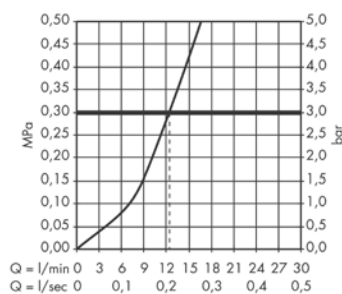

Logis M31

Single lever kitchen mixer 260, 1jet

Surfaces: **Chrome** Article Number: **71835000**

Description

product features

- handle can be positioned on the right or left
- ComfortZone 260
- swivel range adjustable in 3 steps 110°, 150° or 360°
- normal spray
- connection dimension: DN15
- maximum flow rate at 3 bar: 12 l/min
- ceramic cartridge
- connection type: G 3/8 connections
- temperature limitation adjustable
- suitable for continuous flow water heaters

Technology

Product image

Scale drawing

Flowchart