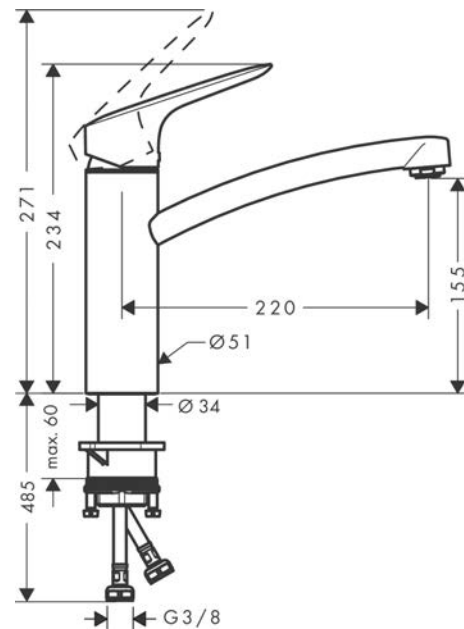

Logis M31

Single lever kitchen mixer 160, 1jet

Surfaces: **Chrome** Article Number: **71832000**

Description

product features

- ComfortZone 160
- swivel range 360°
- normal spray
- connection dimension: DN15
- maximum flow rate at 3 bar: 12 l/min
- ceramic cartridge
- connection type: G 3/8 connections
- temperature limitation adjustable
- suitable for continuous flow water heaters

Technology

Product image

Scale drawing

Flowchart

Logis M31

Single lever kitchen mixer 160, 1jet

Surfaces: **Chrome** Article Number: **71832000**

Exploded Drawing

Year of production: >02/15

Logis M31

Single lever kitchen mixer 160, 1jet

Surfaces: **Chrome** Article Number: **71832000**

Spare part list

Year of production: >02/15

Pos.	Description	Article Number	Price	PU
1	handle	92465000	€ 57,12	1
2	screw cover	96338000	€ 3,21	1
3	flange	97995000	€ 18,33	1
4	nut	97996000	€ 28,20	1
5	O-ring 41x2	98212000	€ 3,21	1
6	cartridge, assy	92730000	€ 57,12	1
7	locking screw for handle	95140000	€ 5,24	1
8	seal	95008000	€ 8,45	1
9	spout cpl.	98349000	€ 100,44	1
10	aerator M24x1 (15 l/min)	92510000	€ 11,31	1
11	adapter for cartridge	98750000	€ 11,31	1
12	O-Ring 30x2	98186000	€ 3,21	1
13	sealing set	98702000	€ 8,45	1
14	O-Ring 36x2,5	98190000	€ 3,21	1
15	support	97523000	€ 5,24	1
16	fixing set (Ø 34)	95049000	€ 13,92	1
17	lever collar	97548000	€ 3,21	1
18	connection hose 600 mm M8x0,75 G3/8	96556000	€ 22,37	1
19	O-ring 7x1,5	98422000	€ 3,21	1