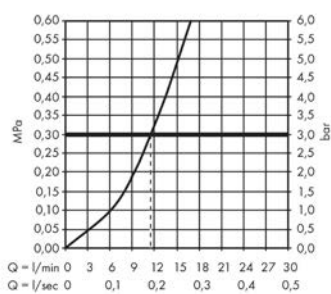

Logis M31

Single lever kitchen mixer 160, 1jet

Surfaces: **Chrome** Article Number: **71832000**

Description

product features

- ComfortZone 160
- swivel range 360°
- normal spray
- connection dimension: DN15
- maximum flow rate at 3 bar: 12 l/min
- ceramic cartridge
- connection type: G 3/8 connections
- temperature limitation adjustable
- suitable for continuous flow water heaters

Technology

Product image

Scale drawing

Flowchart