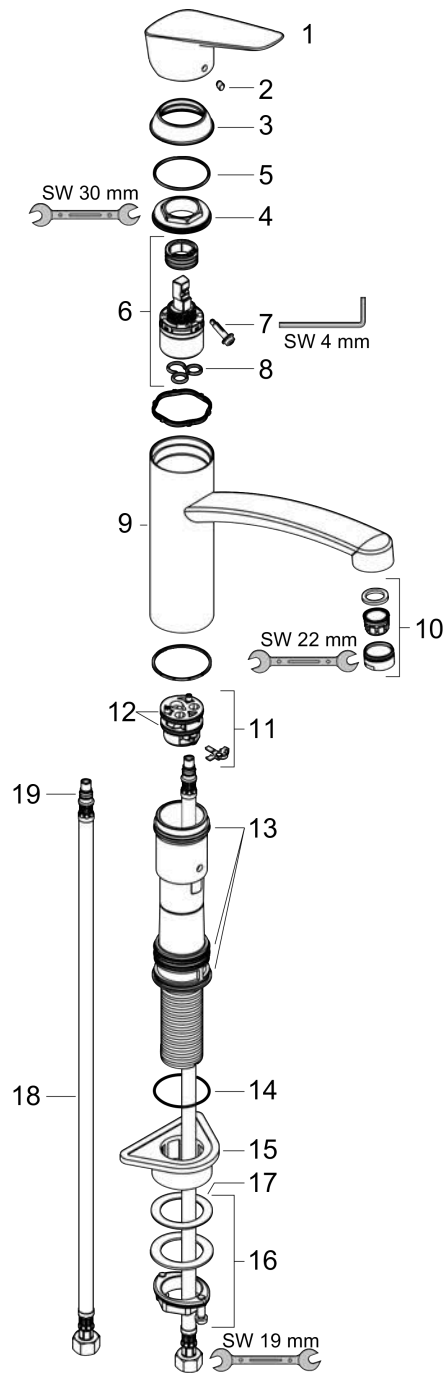

Logis M31

Single lever kitchen mixer 160, 1jet

Surfaces: **Chrome** Article Number: **71832000**

Description

product features

- ComfortZone 160
- swivel range 360°
- normal spray
- connection dimension: DN15
- maximum flow rate at 3 bar: 12 l/min
- ceramic cartridge
- connection type: G 3/8 connections
- temperature limitation adjustable
- suitable for continuous flow water heaters

Technology

Product image

Scale drawing

Flowchart

Logis M31

Single lever kitchen mixer 160, 1jet

Surfaces: **Chrome** Article Number: **71832000**

Exploded Drawing

Year of production: >02/15

Logis M31

Single lever kitchen mixer 160, 1jet

Surfaces: **Chrome** Article Number: **71832000**

Spare part list

Year of production: >02/15

Pos.	Description	Article Number	Price	PU
1	handle	92465000	€ 57,12	1
2	screw cover	96338000	€ 3,21	1
3	flange	97995000	€ 18,33	1
4	nut	97996000	€ 28,20	1
5	O-ring 41x2	98212000	€ 3,21	1
6	cartridge, assy	92730000	€ 57,12	1
7	locking screw for handle	95140000	€ 5,24	1
8	seal	95008000	€ 8,45	1
9	spout cpl.	98349000	€ 100,44	1
10	aerator M24x1 (15 l/min)	92510000	€ 11,31	1
11	adapter for cartridge	98750000	€ 11,31	1
12	O-Ring 30x2	98186000	€ 3,21	1
13	sealing set	98702000	€ 8,45	1
14	O-Ring 36x2,5	98190000	€ 3,21	1
15	support	97523000	€ 5,24	1
16	fixing set (Ø 34)	95049000	€ 13,92	1
17	lever collar	97548000	€ 3,21	1
18	connection hose 600 mm M8x0,75 G3/8	96556000	€ 22,37	1
19	O-ring 7x1,5	98422000	€ 3,21	1