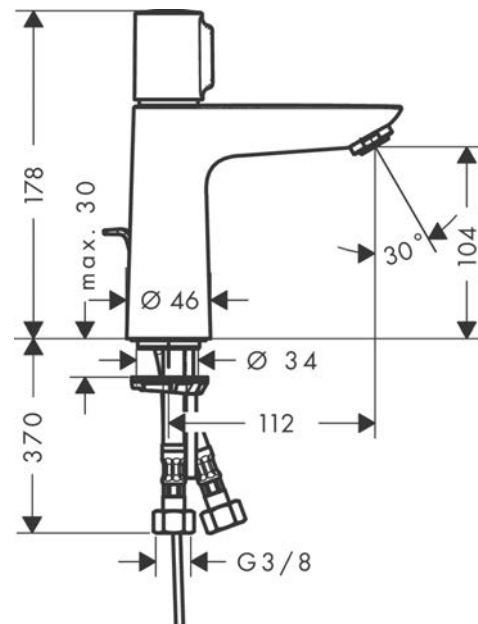

Talis Select E

Basin mixer 110 without waste set

Surfaces: **Chrome** Article Number: **71751000**

Description

product features

- ComfortZone 110
- projection: 112 mm
- spray type: normal spray
- maximum flow rate at 3 bar: 5 l/min
- Select cartridge with temperature control
- temperature limitation adjustable
- suitable for continuous flow water heaters
- connection type: G 3/8 connections
- connection dimension: DN15

Technology

Product image

Scale drawing

Flowchart

Talis Select E
Basin mixer 110 without waste set
 Surfaces: **Chrome** Article Number: **71751000**

Exploded Drawing

Year of production: >05/18

Talis Select E

Basin mixer 110 without waste set

Surfaces: **Chrome** Article Number: **71751000**

Spare part list

Year of production: >05/18

Pos.	Description	Article Number	Price	PU
1	handle	92525000	€ 70,57	1
2	adapter for handle	92526000	€ 22,37	1
3	nut	92528000	€ 57,12	1
4	O-ring 27x1,5	92527000	€ 11,31	1
5	cartridge, assy	92529000	€ 100,44	1
6	O-Ring 28x2	98194000	€ 3,21	1
7	adapter for cartridge	98866000	€ 28,20	1
8	O-ring 23x2	98398000	€ 3,21	1
9	aerator M24x1 (5 l/min)	13185000	-	1
10	screw M8 x 68	97736000	€ 5,24	1
11	seal Ø 42	98722000	€ 5,24	1
12	fixing set	96016000	€ 28,20	1
13	connection hose 450 mm M8x0,75 G3/8	93405000	€ 35,94	1
14	O-ring 7x1,5	98422000	€ 3,21	1
15	non return valve DW 10	96456000	€ 8,45	1
16	filter	92532000	€ 8,45	1
17	sealing set	92533000	€ 3,21	1