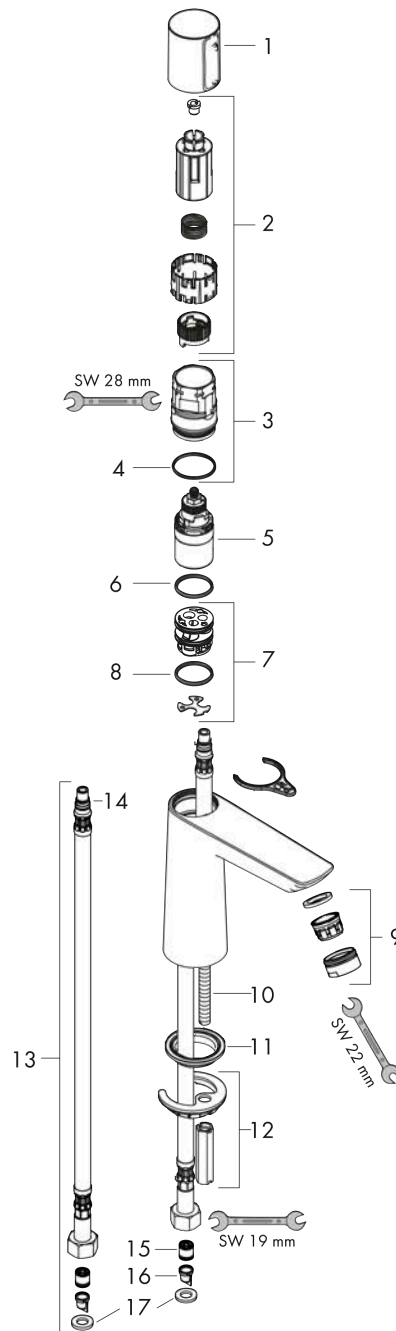

Talis Select E

Basin mixer 110 without waste set

Surfaces: **Chrome** Article Number: **71751000**

Description

product features

- ComfortZone 110
- projection: 112 mm
- spray type: normal spray
- maximum flow rate at 3 bar: 5 l/min
- Select cartridge with temperature control
- temperature limitation adjustable
- suitable for continuous flow water heaters
- connection type: G 3/8 connections
- connection dimension: DN15

Technology

Product image

Scale drawing

Flowchart

Talis Select E
Basin mixer 110 without waste set
 Surfaces: **Chrome** Article Number: **71751000**

Exploded Drawing

Year of production: >05/18

Talis Select E

Basin mixer 110 without waste set

Surfaces: **Chrome** Article Number: **71751000**

Spare part list

Year of production: >05/18

Pos.	Description	Article Number	Price	PU
1	handle	92525000	€ 70,57	1
2	adapter for handle	92526000	€ 22,37	1
3	nut	92528000	€ 57,12	1
4	O-ring 27x1,5	92527000	€ 11,31	1
5	cartridge, assy	92529000	€ 100,44	1
6	O-Ring 28x2	98194000	€ 3,21	1
7	adapter for cartridge	98866000	€ 28,20	1
8	O-ring 23x2	98398000	€ 3,21	1
9	aerator M24x1 (5 l/min)	13185000	-	1
10	screw M8 x 68	97736000	€ 5,24	1
11	seal Ø 42	98722000	€ 5,24	1
12	fixing set	96016000	€ 28,20	1
13	connection hose 450 mm M8x0,75 G3/8	93405000	€ 35,94	1
14	O-ring 7x1,5	98422000	€ 3,21	1
15	non return valve DW 10	96456000	€ 8,45	1
16	filter	92532000	€ 8,45	1
17	sealing set	92533000	€ 3,21	1