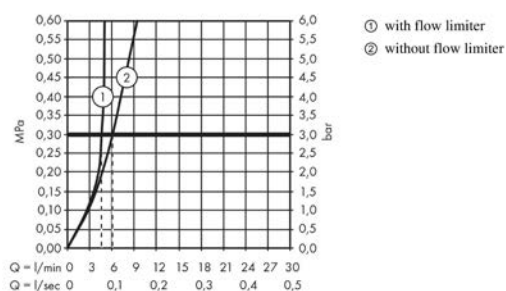

Talis Select E

Basin mixer 110 without waste set

Surfaces: **Chrome** Article Number: **71751000**

Description

product features

- ComfortZone 110
- projection: 112 mm
- spray type: normal spray
- maximum flow rate at 3 bar: 5 l/min
- Select cartridge with temperature control
- temperature limitation adjustable
- suitable for continuous flow water heaters
- connection type: G 3/8 connections
- connection dimension: DN15

Technology

Product image

Scale drawing

Flowchart

Talis Select E
Basin mixer 110 without waste set
 Surfaces: **Chrome** Article Number: **71751000**

Exploded Drawing

Year of production: >05/18

Talis Select E