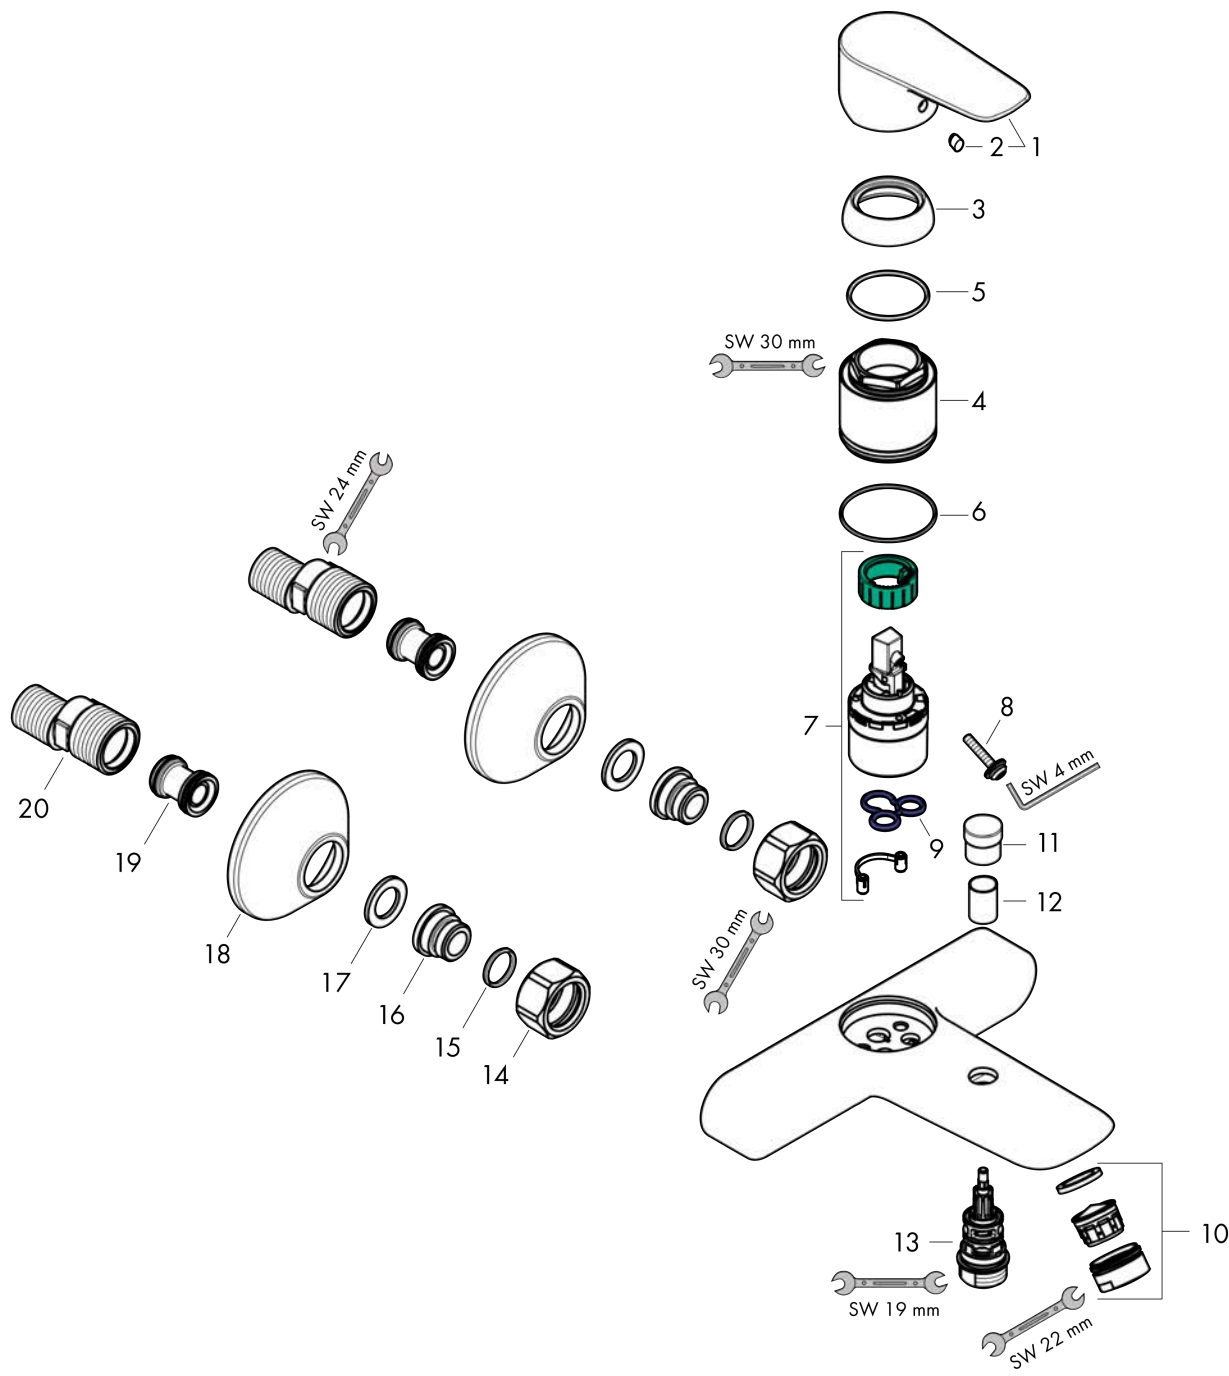

Talis E

Single lever bath mixer for exposed installation

Surfaces: **Matt Black** Article Number: **71740670**

Description

product features

- 2 functions
- projection: 194 mm
- centre distance: 150 ± 12 mm
- spray type mixer: normal spray
- maximum flow rate at 3 bar: 19,2 l/min
- flow rate for bath spout at 3 bar: 19,2 l/min
- flow rate of hand shower at 3 bar: 16,8 l/min
- ceramic cartridge
- temperature limitation adjustable
- diverter with automatic resetting
- with silencer
- suitable for continuous flow water heaters
- connection dimension: DN15
- connection type: s-shaped connections

Technology

Design awards

Product image

Scale drawing

Talis E
Single lever bath mixer for exposed installation
 Surfaces: **Matt Black** Article Number: **71740670**

Flowchart

Talis E
Single lever bath mixer for exposed installation
 Surfaces: **Matt Black** Article Number: **71740670**

Exploded Drawing

Year of production: >08/19

Talis E

Single lever bath mixer for exposed installation

Surfaces: **Matt Black** Article Number: **71740670**

Spare part list

Year of production: >08/19

Pos.	Description	Article Number	Price	PU
1	handle	92666670	€ 42,36	1
2	screw cover	96338000	€ 3,21	1
3	flange	97406670	€ 27,49	1
4	nut	97977670	€ 53,91	1
5	O-Ring 32x2	98193000	€ 3,21	1
6	O-ring 33x1,5	98164000	€ 3,21	1
7	cartridge, assy	92730000	€ 57,12	1
8	locking screw for handle	95140000	€ 5,24	1
9	seal	95008000	€ 8,45	1
10	aerator M24x1 (30 l/min)	96512670	€ 20,94	1
11	diverter knob	97981670	€ 27,49	1
12	sleeve	97979670	€ 20,94	1
13	selector	97978000	€ 57,12	1
14	set of nuts	96157670	€ 42,36	1
15	connecting thread	97220000	€ 13,92	1
16	O-ring 15x2	98163000	€ 3,21	1
17	filter packing	96922000	€ 8,45	1
18	escutcheon Ø 70 mm	94135670	€ 17,02	1
19	noise reduction	96429000	€ 5,24	1
20	set of S-unions (±12 mm)	94140000	€ 44,63	1