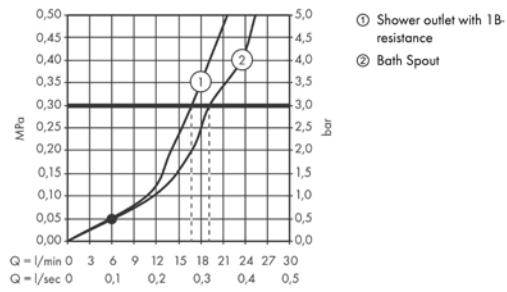

Talis E

Single lever bath mixer for exposed installation

Surfaces: **Matt Black** Article Number: **71740670**

Description

product features

- 2 functions
- projection: 194 mm
- centre distance: 150 ± 12 mm
- spray type mixer: normal spray
- maximum flow rate at 3 bar: 19,2 l/min
- flow rate for bath spout at 3 bar: 19,2 l/min
- flow rate of hand shower at 3 bar: 16,8 l/min
- ceramic cartridge
- temperature limitation adjustable
- diverter with automatic resetting
- with silencer
- suitable for continuous flow water heaters
- connection dimension: DN15
- connection type: s-shaped connections

Technology

Design awards

Product image

Scale drawing

Talis E
Single lever bath mixer for exposed installation
 Surfaces: **Matt Black** Article Number: **71740670**

Flowchart

Talis E
Single lever bath mixer for exposed installation
 Surfaces: **Matt Black** Article Number: **71740670**

Exploded Drawing

Year of production: >08/19

Talis E

Single lever bath mixer for exposed installation

Surfaces: **Matt Black** Article Number: **71740670**

Spare part list

Year of production: >08/19

Pos.	Description	Article Number	Price	PU
1	handle	92666670	€ 42,36	1
2	screw cover	96338000	€ 3,21	1
3	flange	97406670	€ 27,49	1
4	nut	97977670	€ 53,91	1
5	O-Ring 32x2	98193000	€ 3,21	1
6	O-ring 33x1,5	98164000	€ 3,21	1
7	cartridge, assy	92730000	€ 57,12	1
8	locking screw for handle	95140000	€ 5,24	1
9	seal	95008000	€ 8,45	1
10	aerator M24x1 (30 l/min)	96512670	€ 20,94	1
11	diverter knob	97981670	€ 27,49	1
12	sleeve	97979670	€ 20,94	1
13	selector	97978000	€ 57,12	1
14	set of nuts	96157670	€ 42,36	1
15	connecting thread	97220000	€ 13,92	1
16	O-ring 15x2	98163000	€ 3,21	1
17	filter packing	96922000	€ 8,45	1
18	escutcheon Ø 70 mm	94135670	€ 17,02	1
19	noise reduction	96429000	€ 5,24	1
20	set of S-unions (±12 mm)	94140000	€ 44,63	1