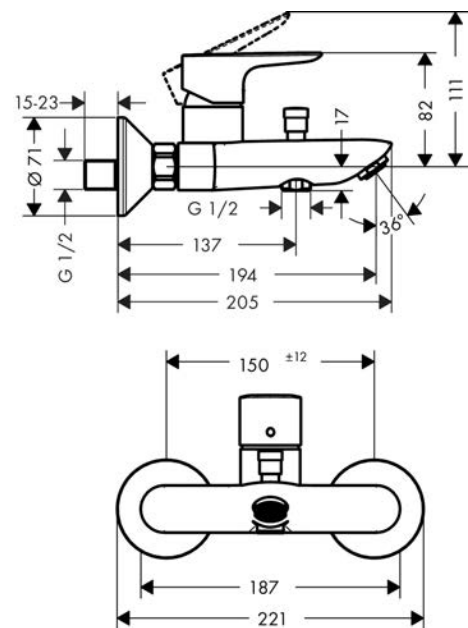

Talis E

Single lever bath mixer for exposed installation

Surfaces: **Matt Black** Article Number: **71740670**

Description

product features

- 2 functions
- projection: 194 mm
- centre distance: 150 ± 12 mm
- spray type mixer: normal spray
- maximum flow rate at 3 bar: 19,2 l/min
- flow rate for bath spout at 3 bar: 19,2 l/min
- flow rate of hand shower at 3 bar: 16,8 l/min
- ceramic cartridge
- temperature limitation adjustable
- diverter with automatic resetting
- with silencer
- suitable for continuous flow water heaters
- connection dimension: DN15
- connection type: s-shaped connections

Technology

Design awards

Product image

Scale drawing

Talis E
Single lever bath mixer for exposed installation
 Surfaces: **Matt Black** Article Number: **71740670**

Flowchart

Talis E
Single lever bath mixer for exposed installation
 Surfaces: **Matt Black** Article Number: **71740670**

Exploded Drawing

Year of production: >08/19

Talis E

Single lever bath mixer for exposed installation

Surfaces: **Matt Black** Article Number: **71740670**

Spare part list

Year of production: >08/19

Pos.	Description	Article Number	Price	PU
1	handle	92666670	€ 42,36	1
2	screw cover	96338000	€ 3,21	1
3	flange	97406670	€ 27,49	1
4	nut	97977670	€ 53,91	1
5	O-Ring 32x2	98193000	€ 3,21	1
6	O-ring 33x1,5	98164000	€ 3,21	1
7	cartridge, assy	92730000	€ 57,12	1
8	locking screw for handle	95140000	€ 5,24	1
9	seal	95008000	€ 8,45	1
10	aerator M24x1 (30 l/min)	96512670	€ 20,94	1
11	diverter knob	97981670	€ 27,49	1
12	sleeve	97979670	€ 20,94	1
13	selector	97978000	€ 57,12	1
14	set of nuts	96157670	€ 42,36	1
15	connecting thread	97220000	€ 13,92	1
16	O-ring 15x2	98163000	€ 3,21	1
17	filter packing	96922000	€ 8,45	1
18	escutcheon Ø 70 mm	94135670	€ 17,02	1
19	noise reduction	96429000	€ 5,24	1
20	set of S-unions (±12 mm)	94140000	€ 44,63	1