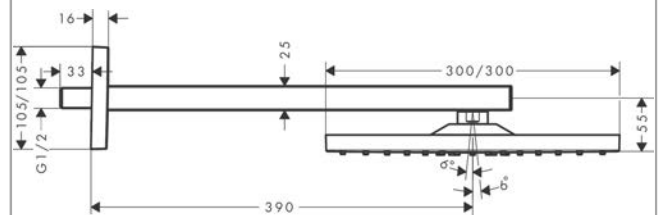

Raindance E

Overhead shower 300 1jet with shower arm

Surfaces: **Matt Black** Article Number: **26238670**

Description

product features

- consists of: overhead shower, shower arm
- shower head size: 300 x 300 mm
- spray type: RainAir
- ball-joint: overhead shower angle adjustable
- material spray disc: metal
- shower arm length 390 mm
- maximum flow rate at 3 bar: 17 l/min
- flow rate RainAir spray (at 3 bar): 17 l/min
- minimum flow pressure: 1,6 bar
- spray disc removable for cleaning
- installation: wall
- connection thread G ½
- connection dimension: DN15
- suitable for continuous flow water heaters

Technology

Design awards

Product image

Scale drawing

Raindance E

Overhead shower 300 1jet with shower arm

Surfaces: **Matt Black** Article Number: **26238670**

Flowchart