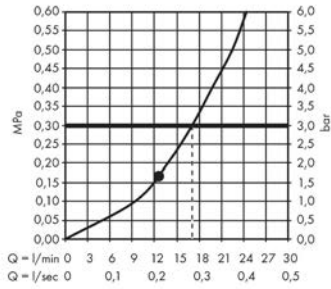

Raindance E

Overhead shower 300 1jet with shower arm

Surfaces: **Matt Black** Article Number: **26238670**

Flowchart

The consumption was measured in combination with the appropriate fittings (thermostat/mixer/ in-wall valve) to reflect actual application in practice.