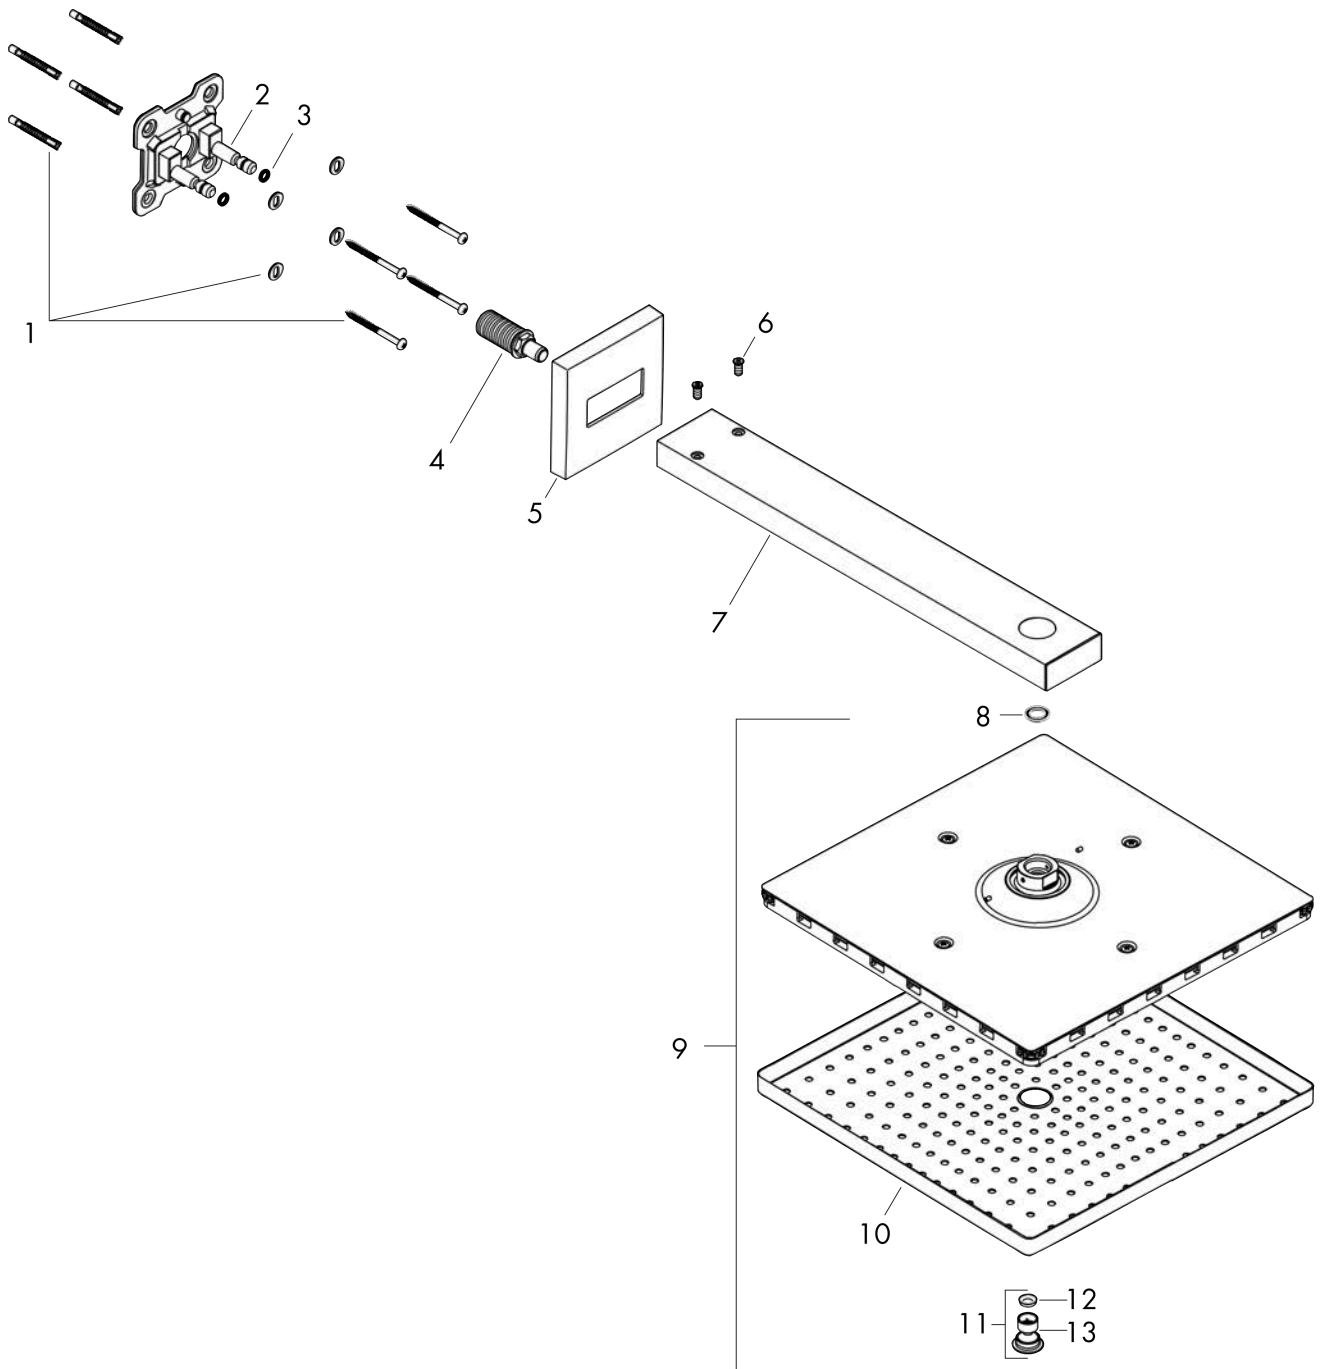

Raindance E

Overhead shower 300 1jet with shower arm

Surfaces: **Matt Black** Article Number: **26238670**

Description

product features

- consists of: overhead shower, shower arm
- shower head size: 300 x 300 mm
- spray type: RainAir
- ball-joint: overhead shower angle adjustable
- material spray disc: metal
- shower arm length 390 mm
- maximum flow rate at 3 bar: 17 l/min
- flow rate RainAir spray (at 3 bar): 17 l/min
- minimum flow pressure: 1,6 bar
- spray disc removable for cleaning
- installation: wall
- connection thread G ½
- connection dimension: DN15
- suitable for continuous flow water heaters

Technology

Design awards

Product image

Scale drawing

Raindance E

Overhead shower 300 1jet with shower arm

Surfaces: **Matt Black** Article Number: **26238670**

Flowchart

The consumption was measured in combination with the appropriate fittings (thermostat/mixer/ in-wall valve) to reflect actual application in practice.

Raindance E

Overhead shower 300 1jet with shower arm

Surfaces: **Matt Black** Article Number: **26238670**

Exploded Drawing

Year of production: >07/19

Raindance E**Overhead shower 300 1jet with shower arm**Surfaces: **Matt Black** Article Number: **26238670****Spare part list**