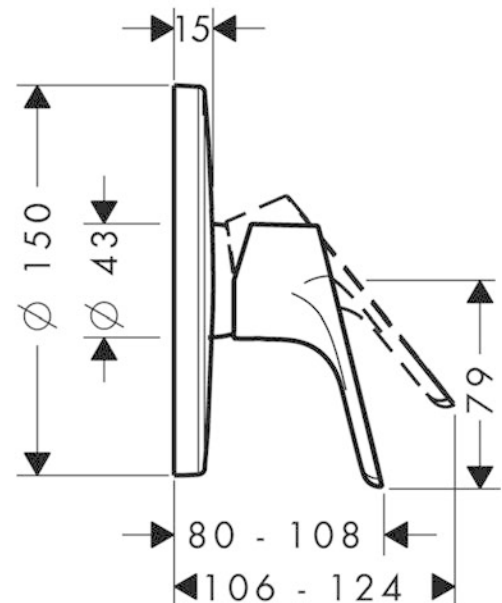

Focus

Single lever shower mixer for concealed installation for iBox universal

Surfaces: **Chrome** Article Number: **31965000**

Description

product features

- 1 function
- maximum flow rate at 3 bar: 29,3 l/min
- ceramic cartridge
- temperature limitation adjustable
- connection type: basic set
- min. operating pressure: 1 bar
- max. operating pressure: 10 bar

Product image

Scale drawing

Flowchart

Focus

Single lever shower mixer for concealed installation for iBox universal

Surfaces: **Chrome** Article Number: **31965000**

Exploded Drawing

Year of production: >10/19

Focus**Single lever shower mixer for concealed installation for iBox universal**Surfaces: **Chrome** Article Number: **31965000****Spare part list**

Year of production: >10/19

Pos.	Description	Article Number	Price	PU
1	handle	98532000	€ 28,20	1
2	screw cover	96338000	€ 3,21	1
3	escutcheon Ø 150 mm	98792000	€ 57,12	1
4	O-ring 43x3	98418000	€ 3,21	1
5	sleeve	98790000	€ 28,20	1
6	holder for escutcheon	98793000	€ 35,94	1
7	set of fixing screws	96454000	€ 8,45	1
8	nut	98796000	€ 35,94	1
9	O-ring 30x1,5	98433000	€ 3,21	1
10	O-ring 43x1,5	98148000	€ 3,21	1
11	cartridge, assy	92730000	€ 57,12	1
12	locking screw for handle	95140000	€ 5,24	1
13	seal	95008000	€ 8,45	1
14	set of screws	96525000	€ 8,45	1
15	O-ring 16x2	98133000	€ 3,21	1
16	O-Ring 22x2	98185000	€ 3,21	1
17	flow limiter (22 l/min)	95884000	€ 11,31	1
18	noise reduction	96429000	€ 5,24	1
19	extension 25 mm	13595000	-	1
20	set of fixing screws	97747000	€ 3,21	1
21	extension 22 mm (Ø 150 mm)	13597000	-	1
a	concealed item	01800180	-	1
b	fixation set	96615000	-	1