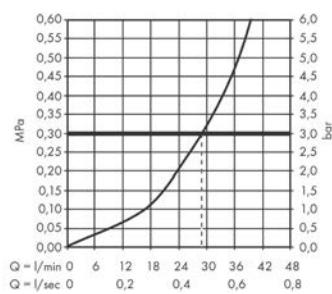

Focus

Single lever shower mixer for concealed installation for iBox universal

Surfaces: **Chrome** Article Number: **31965000**

Description

product features

- 1 function
- maximum flow rate at 3 bar: 29,3 l/min
- ceramic cartridge
- temperature limitation adjustable
- connection type: basic set
- min. operating pressure: 1 bar
- max. operating pressure: 10 bar

Product image

Scale drawing

Flowchart