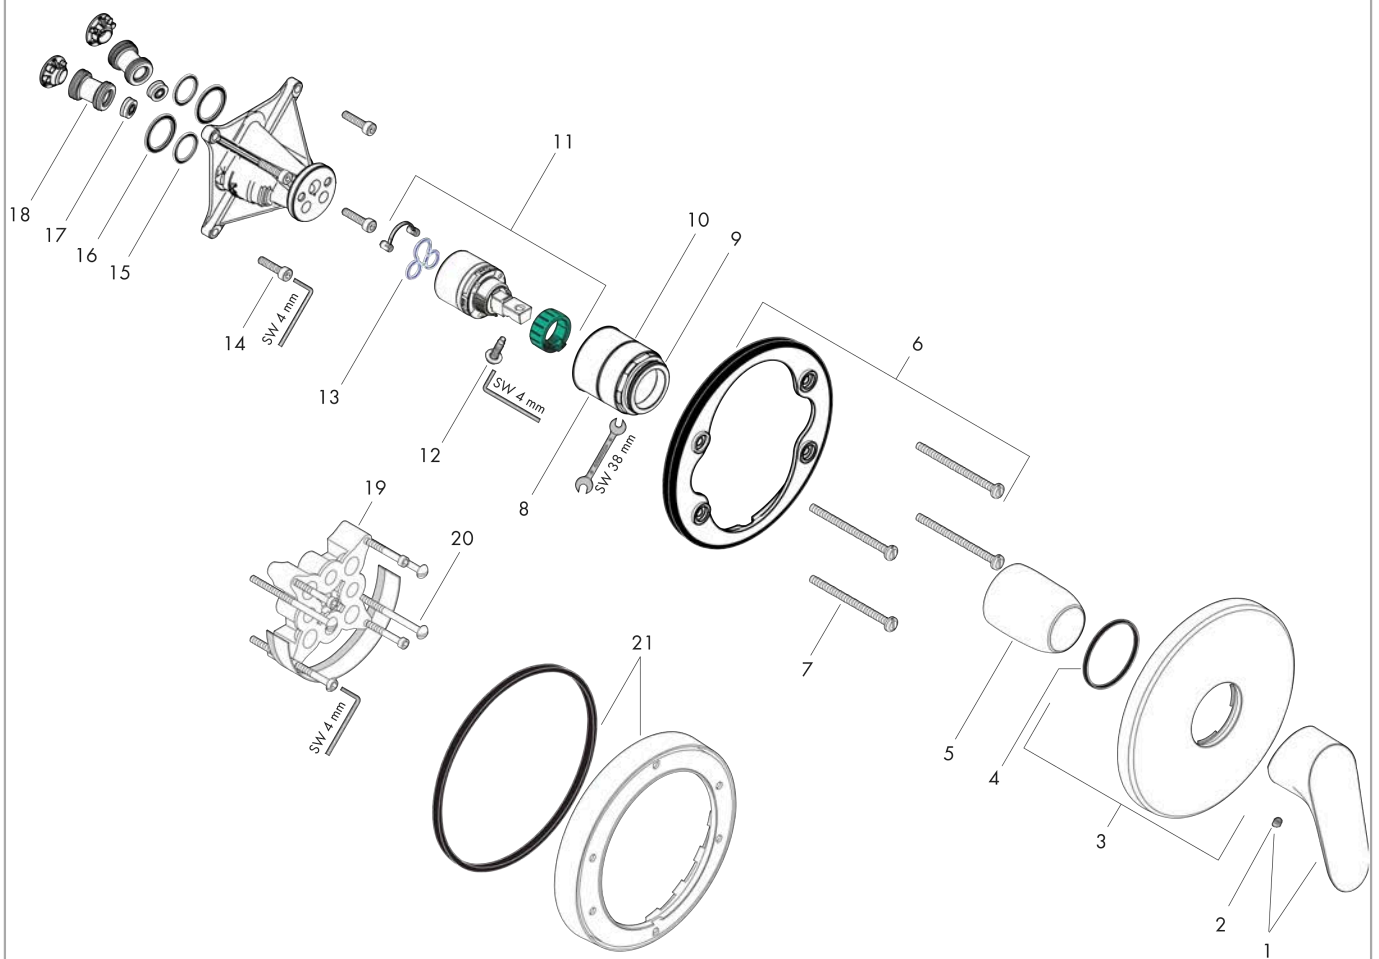

Focus

Single lever shower mixer for concealed installation for iBox universal

Surfaces: **Chrome** Article Number: **31965000**

Description

product features

- 1 function
- maximum flow rate at 3 bar: 29,3 l/min
- ceramic cartridge
- temperature limitation adjustable
- connection type: basic set
- min. operating pressure: 1 bar
- max. operating pressure: 10 bar

Product image

Scale drawing

Flowchart

Focus

Single lever shower mixer for concealed installation for iBox universal

Surfaces: **Chrome** Article Number: **31965000**

Exploded Drawing

Year of production: >10/19

Focus**Single lever shower mixer for concealed installation for iBox universal**Surfaces: **Chrome** Article Number: **31965000****Spare part list**

Year of production: >10/19

Pos.	Description	Article Number	Price	PU
1	handle	98532000	€ 28,20	1
2	screw cover	96338000	€ 3,21	1
3	escutcheon Ø 150 mm	98792000	€ 57,12	1
4	O-ring 43x3	98418000	€ 3,21	1
5	sleeve	98790000	€ 28,20	1
6	holder for escutcheon	98793000	€ 35,94	1
7	set of fixing screws	96454000	€ 8,45	1
8	nut	98796000	€ 35,94	1
9	O-ring 30x1,5	98433000	€ 3,21	1
10	O-ring 43x1,5	98148000	€ 3,21	1
11	cartridge, assy	92730000	€ 57,12	1
12	locking screw for handle	95140000	€ 5,24	1
13	seal	95008000	€ 8,45	1
14	set of screws	96525000	€ 8,45	1
15	O-ring 16x2	98133000	€ 3,21	1
16	O-Ring 22x2	98185000	€ 3,21	1
17	flow limiter (22 l/min)	95884000	€ 11,31	1
18	noise reduction	96429000	€ 5,24	1
19	extension 25 mm	13595000	-	1
20	set of fixing screws	97747000	€ 3,21	1
21	extension 22 mm (Ø 150 mm)	13597000	-	1
a	concealed item	01800180	-	1
b	fixation set	96615000	-	1