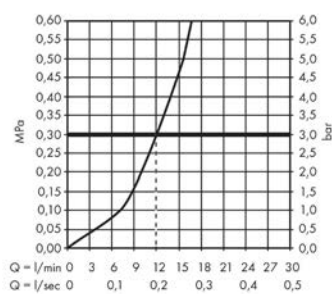

Focus M41

Single lever kitchen mixer 160, 1jet

Surfaces: **Chrome** Article Number: **31806000**

Description

product features

- ComfortZone 160
- swivel range 360°
- normal spray
- connection dimension: DN15
- maximum flow rate at 3 bar: 12 l/min
- ceramic cartridge
- connection type: G 3/8 connections
- temperature limitation adjustable
- suitable for continuous flow water heaters

Technology

Product image

Scale drawing

Flowchart