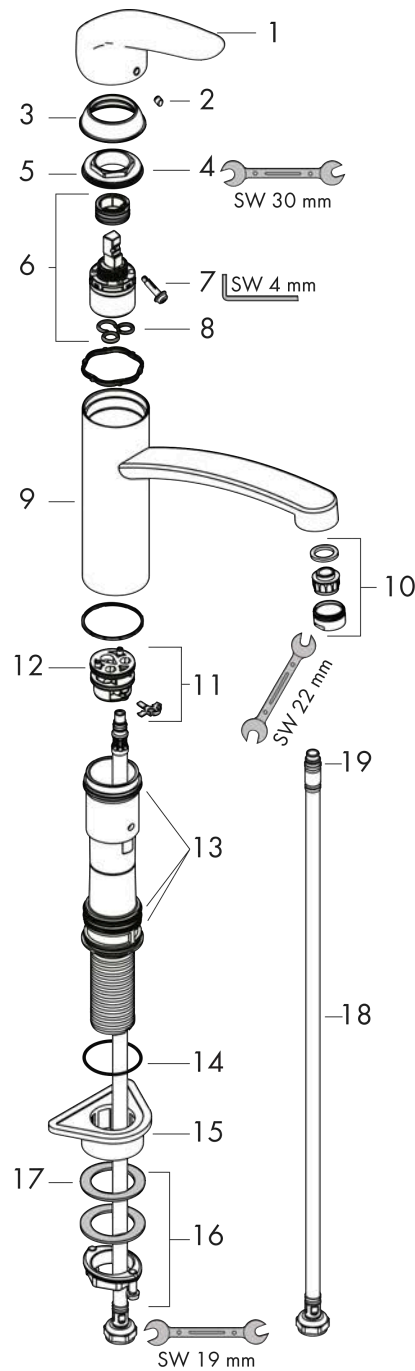

##### product features

- ComfortZone 160
- swivel range 360°
- normal spray
- connection dimension: DN15
- maximum flow rate at 3 bar: 12 l/min
- ceramic cartridge
- connection type: G 3/8 connections
- temperature limitation adjustable
- suitable for continuous flow water heaters

#### Scale drawing

#### Flowchart

**Focus M41**

**Single lever kitchen mixer 160, 1jet**

Surfaces: **Chrome** Article Number: **31806000**

**Exploded Drawing**

Year of production: >04/17

### Spare part list

Year of production: >04/17

Pos.	Description	Article Number	Price	PU
1	handle	95543000	€ 28,20	1
2	screw cover	96338000	€ 3,21	1
3	flange	97995000	€ 18,33	1
4	nut	97996000	€ 28,20	1
5	O-Ring 30x2	98186000	€ 3,21	1
6	cartridge, assy	92730000	€ 57,12	1
7	locking screw for handle	96059000	€ 8,45	1
8	seal	95008000	€ 8,45	1
9	spout cpl.	98349000	€ 100,44	1
10	aerator M24x1 (15 l/min)	13913000	-	1
11	adapter for cartridge	98750000	€ 11,31	1
12	O-Ring 36x2,5	98190000	€ 3,21	1
13	sealing set	98702000	€ 8,45	1
14	O-ring 41x2	98212000	€ 3,21	1
15	support	97523000	€ 5,24	1
16	fixing set (Ø 34)	95049000	€ 13,92	1
17	lever collar	97548000	€ 3,21	1
18	connection hose 600 mm M8x0,75 G3/8	96556000	€ 22,37	1
19	O-ring 6,6x1,6	93019000	€ 3,21	1