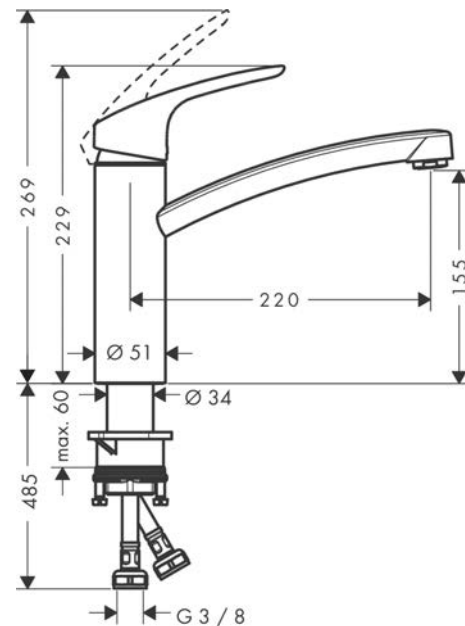

##### product features

- ComfortZone 160
- swivel range 360°
- normal spray
- connection dimension: DN15
- maximum flow rate at 3 bar: 12 l/min
- ceramic cartridge
- connection type: G 3/8 connections
- temperature limitation adjustable
- suitable for continuous flow water heaters

#### Scale drawing