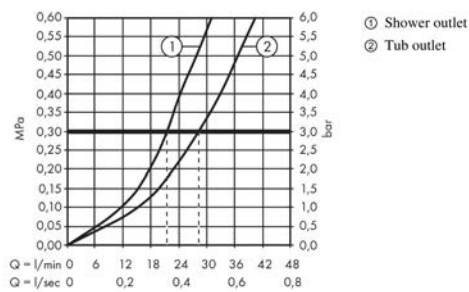

Logis

Single lever bath mixer for concealed installation for iBox universal

Surfaces: **Chrome** Article Number: **71405000**

Description

product features

- 2 functions
- connection type: basic set
- flow rate upper outlet: 21 l/min
- flow rate lower outlet: 29 l/min
- ceramic cartridge
- temperature limitation adjustable
- diverter with automatic resetting

Product image

Scale drawing

Flowchart

Logis

Single lever bath mixer for concealed installation for iBox universal

Surfaces: **Chrome** Article Number: **71405000**

Exploded Drawing

Year of production: >01/17