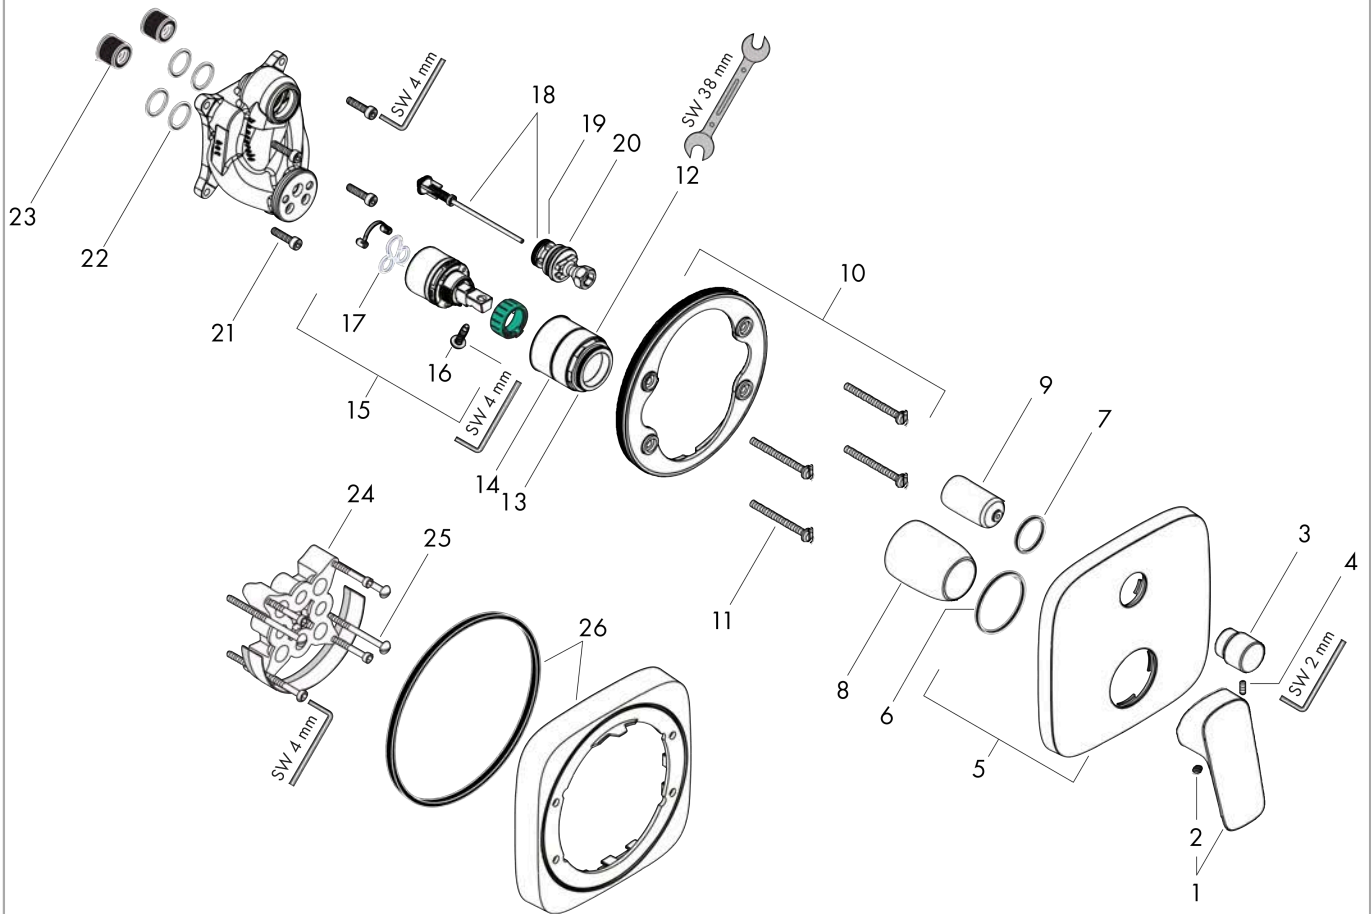

Logis

Single lever bath mixer for concealed installation for iBox universal

Surfaces: **Chrome** Article Number: **71405000**

Description

product features

- 2 functions
- connection type: basic set
- flow rate upper outlet: 21 l/min
- flow rate lower outlet: 29 l/min
- ceramic cartridge
- temperature limitation adjustable
- diverter with automatic resetting

Product image

Scale drawing

Flowchart

Logis

Single lever bath mixer for concealed installation for iBox universal

Surfaces: **Chrome** Article Number: **71405000**

Exploded Drawing

Year of production: >01/17

Logis

Single lever bath mixer for concealed installation for iBox universal

Surfaces: **Chrome** Article Number: **71405000**

Spare part list

Year of production: >01/17

Pos.	Description	Article Number	Price	PU
1	handle	92224000	-	1
2	screw cover	96338000	-	1
3	diverter knob	98795000	-	1
4	hollow set screw M4x10	97667000	-	1
5	escutcheon 155 / 155 mm	95275000	-	1
6	O-ring 43x3	98418000	-	1
7	O-ring 23x3	98142000	-	1
8	sleeve	98790000	-	1
9	sleeve	98794000	-	1
10	holder for escutcheon	98793000	-	1
11	set of fixing screws	96454000	-	1
12	nut	98796000	-	1
13	O-ring 30x1,5	98433000	-	1
14	O-ring 39x1,5	98400000	-	1
15	cartridge, assy	92730000	-	1
16	locking screw for handle	95140000	-	1
17	seal	95008000	-	1
18	selector assy	95014000	-	1
19	O-ring 17x2	98199000	-	1
20	O-ring 20x2,5	92602000	-	1
21	set of screws	96525000	-	1
22	O-ring 16x2	98133000	-	1
23	noise reduction	94073000	-	1
24	extension 25 mm	13595000	-	1
25	set of fixing screws	97747000	-	1
26	extension 22 mm	15597000	-	1
a	concealed item	01800180	-	1
b	adapter for exchanged connections	93181000	-	1
c	spring for exchanged connections	96365000	-	1