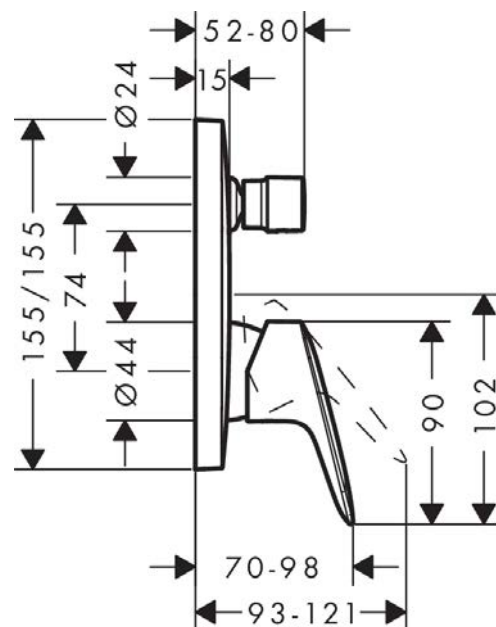

Logis

Single lever bath mixer for concealed installation for iBox universal

Surfaces: **Chrome** Article Number: **71405000**

Description

product features

- 2 functions
- connection type: basic set
- flow rate upper outlet: 21 l/min
- flow rate lower outlet: 29 l/min
- ceramic cartridge
- temperature limitation adjustable
- diverter with automatic resetting

Product image

Scale drawing

Flowchart

Logis

Single lever bath mixer for concealed installation for iBox universal

Surfaces: **Chrome** Article Number: **71405000**

Exploded Drawing

Year of production: >01/17

Logis

Single lever bath mixer for concealed installation for iBox universal

Surfaces: **Chrome** Article Number: **71405000**

Spare part list

Year of production: >01/17

Pos.	Description	Article Number	Price	PU
1	handle	92224000	-	1
2	screw cover	96338000	-	1
3	diverter knob	98795000	-	1
4	hollow set screw M4x10	97667000	-	1
5	escutcheon 155 / 155 mm	95275000	-	1
6	O-ring 43x3	98418000	-	1
7	O-ring 23x3	98142000	-	1
8	sleeve	98790000	-	1
9	sleeve	98794000	-	1
10	holder for escutcheon	98793000	-	1
11	set of fixing screws	96454000	-	1
12	nut	98796000	-	1
13	O-ring 30x1,5	98433000	-	1
14	O-ring 39x1,5	98400000	-	1
15	cartridge, assy	92730000	-	1
16	locking screw for handle	95140000	-	1
17	seal	95008000	-	1
18	selector assy	95014000	-	1
19	O-ring 17x2	98199000	-	1
20	O-ring 20x2,5	92602000	-	1
21	set of screws	96525000	-	1
22	O-ring 16x2	98133000	-	1
23	noise reduction	94073000	-	1
24	extension 25 mm	13595000	-	1
25	set of fixing screws	97747000	-	1
26	extension 22 mm	15597000	-	1
a	concealed item	01800180	-	1
b	adapter for exchanged connections	93181000	-	1
c	spring for exchanged connections	96365000	-	1