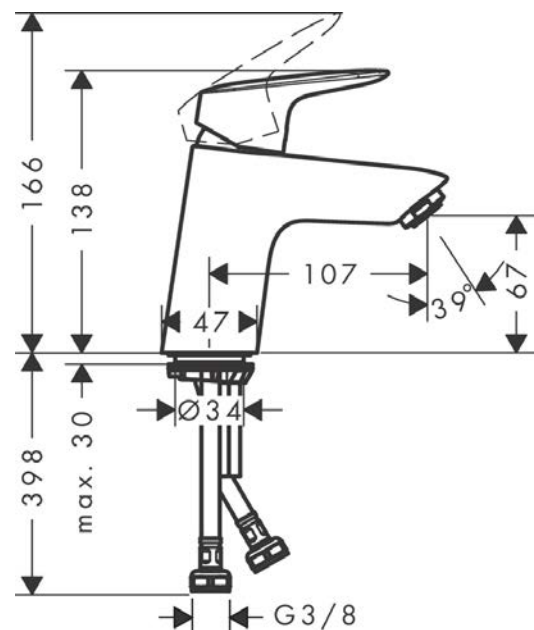

Scale drawing