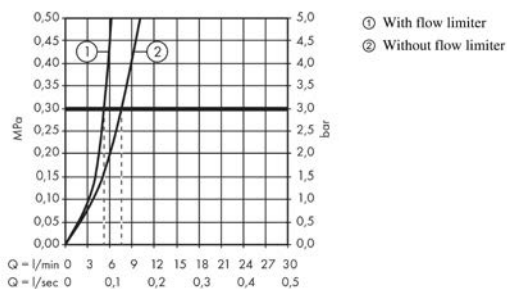

Logis

Single lever basin mixer 70 with push-open waste set

Surfaces: **Chrome** Article Number: **71077000**

Description

product features

- consists of: single lever basin mixer, waste set
- ComfortZone 70
- projection: 107 mm
- spray type: normal spray
- maximum flow rate at 3 bar: 5 l/min
- ceramic cartridge
- temperature limitation adjustable
- suitable for continuous flow water heaters
- push-open waste set G 1¼
- material waste set: synthetic
- connection type: G ¾ connections
- connection dimension: DN15

Technology

Product image

Scale drawing

Flowchart