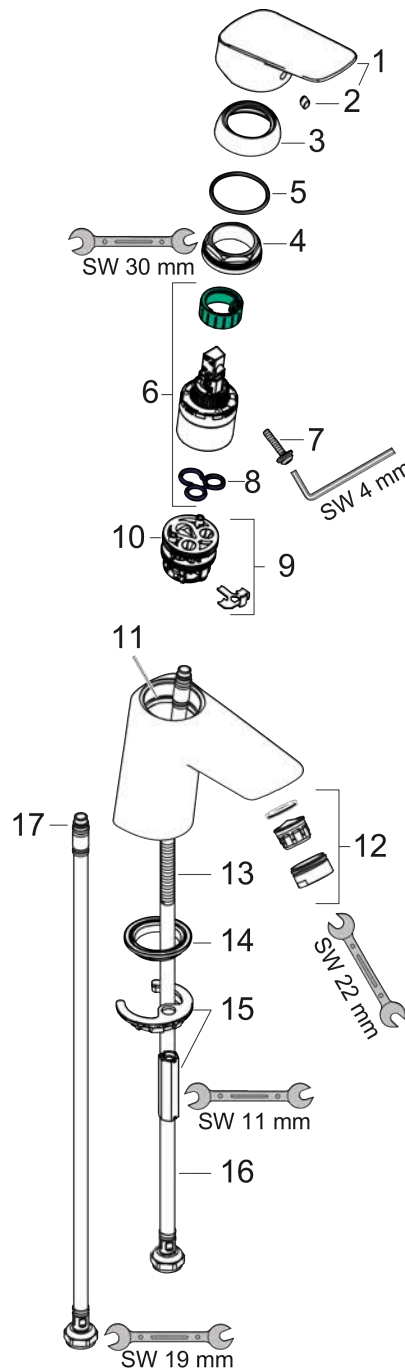

#### Scale drawing

#### Flowchart

**Logis**  
**Single lever basin mixer 70 with push-open waste set**  
 Surfaces: **Chrome** Article Number: **71077000**

**Exploded Drawing**

Year of production: >05/17

### Single lever basin mixer 70 with push-open waste set

Surfaces: **Chrome** Article Number: **71077000**

## Spare part list

Year of production: >05/17

Pos.	Description	Article Number	Price	PU
1	handle	92224000	€ 44,63	1
2	screw cover	96338000	€ 3,21	1
3	flange	97406000	€ 18,33	1
4	nut	97209000	€ 13,92	1
5	O-Ring 32x2	98193000	€ 3,21	1
6	cartridge, assy	92730000	€ 57,12	1
7	locking screw for handle	95140000	€ 5,24	1
8	seal	95008000	€ 8,45	1
9	adapter for cartridge	98750000	€ 11,31	1
10	O-Ring 30x2	98186000	€ 3,21	1
11	O-ring 35x2	92604000	€ 5,24	1
12	aerator M24x1 (5 l/min)	92372000	€ 18,33	1
13	screw M8 x 68	97736000	€ 5,24	1
14	seal Ø 42	98722000	€ 5,24	1
15	fixing set	96016000	€ 28,20	1
16	connection hose 450 mm M8x0,75 G3/8	97206000	€ 28,20	1
17	O-ring 6,6x1,6	93019000	€ 3,21	1
a	push-open waste set	50105000	-	1