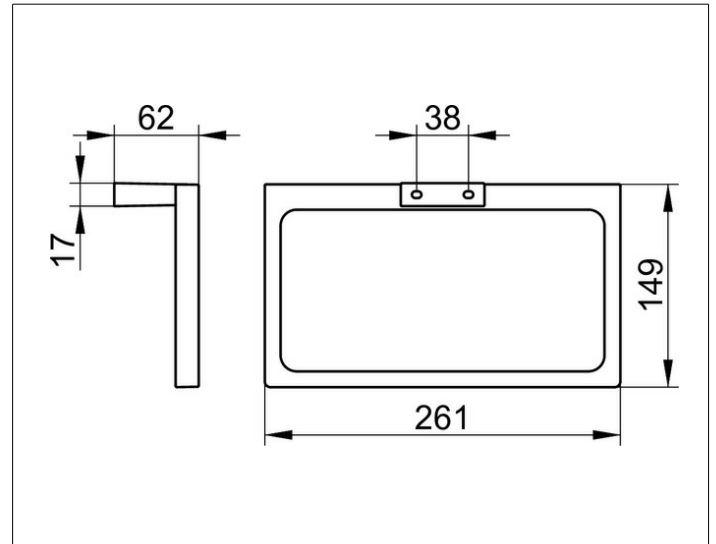

Edition 11

11121010000 Towel ring

PRODUCT

DRAWING

SURFACE

chrome-plated

SPECIFICATIONS

KEUCO EDITION 11 11121010000 towel ring
chromed towel ring in formal design and clear geometric shapes
Width 261 mm Depth: 62 mm,
delivery with corrosion resistant mounting hardware