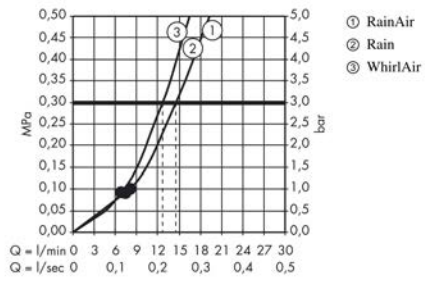

Raindance Select E
Shower set 120 3jet with shower bar 65 cm and soap dish
 Surfaces: **Chrome** Article Number: **26620000**

Description

product features

- consists of: hand shower, shower bar, shower hose, slider, soap dish
- shower head size: 120 mm
- spray type: Rain, RainAir, Whirl
- convenient diversion via Select button
- 90° position adjustable hand shower holder, pivots left and right, up and down
- maximum flow rate at 3 bar: 14,4 l/min
- minimum flow pressure: 1 bar
- pivot connector prevent hose from tangling
- wall mounting: screw fastening
- wall supports of plastic
- shower bar diameter: 22 mm
- profile stand pipe: round

Technology

Product image

Scale drawing

Raindance Select E
Shower set 120 3jet with shower bar 65 cm and soap dish
 Surfaces: **Chrome** Article Number: **26620000**

Flowchart

The consumption was measured in combination with the appropriate fittings (thermostat/mixer/ in-wall valve) to reflect actual application in practice.