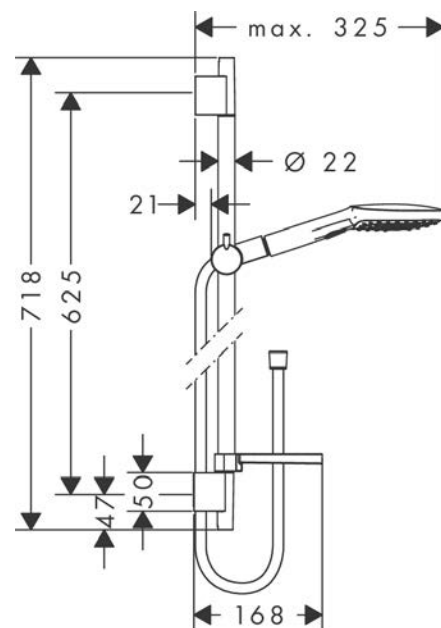

Raindance Select E
Shower set 120 3jet with shower bar 65 cm and soap dish
 Surfaces: **Chrome** Article Number: **26620000**

Description

product features

- consists of: hand shower, shower bar, shower hose, slider, soap dish
- shower head size: 120 mm
- spray type: Rain, RainAir, Whirl
- convenient diversion via Select button
- 90° position adjustable hand shower holder, pivots left and right, up and down
- maximum flow rate at 3 bar: 14,4 l/min
- minimum flow pressure: 1 bar
- pivot connector prevent hose from tangling
- wall mounting: screw fastening
- wall supports of plastic
- shower bar diameter: 22 mm
- profile stand pipe: round

Technology

Product image

Scale drawing

Raindance Select E
Shower set 120 3jet with shower bar 65 cm and soap dish
 Surfaces: **Chrome** Article Number: **26620000**

Flowchart

The consumption was measured in combination with the appropriate fittings (thermostat/mixer/ in-wall valve) to reflect actual application in practice.

Raindance Select E
Shower set 120 3jet with shower bar 65 cm and soap dish
 Surfaces: **Chrome** Article Number: **26620000**

Installation examples

Raindance Select E
Shower set 120 3jet with shower bar 65 cm and soap dish
 Surfaces: **Chrome** Article Number: **26620000**

Exploded Drawing

Year of production: >10/12

Raindance Select E

Shower set 120 3jet with shower bar 65 cm and soap dish

Surfaces: **Chrome** Article Number: **26620000**

Spare part list

Year of production: >10/12