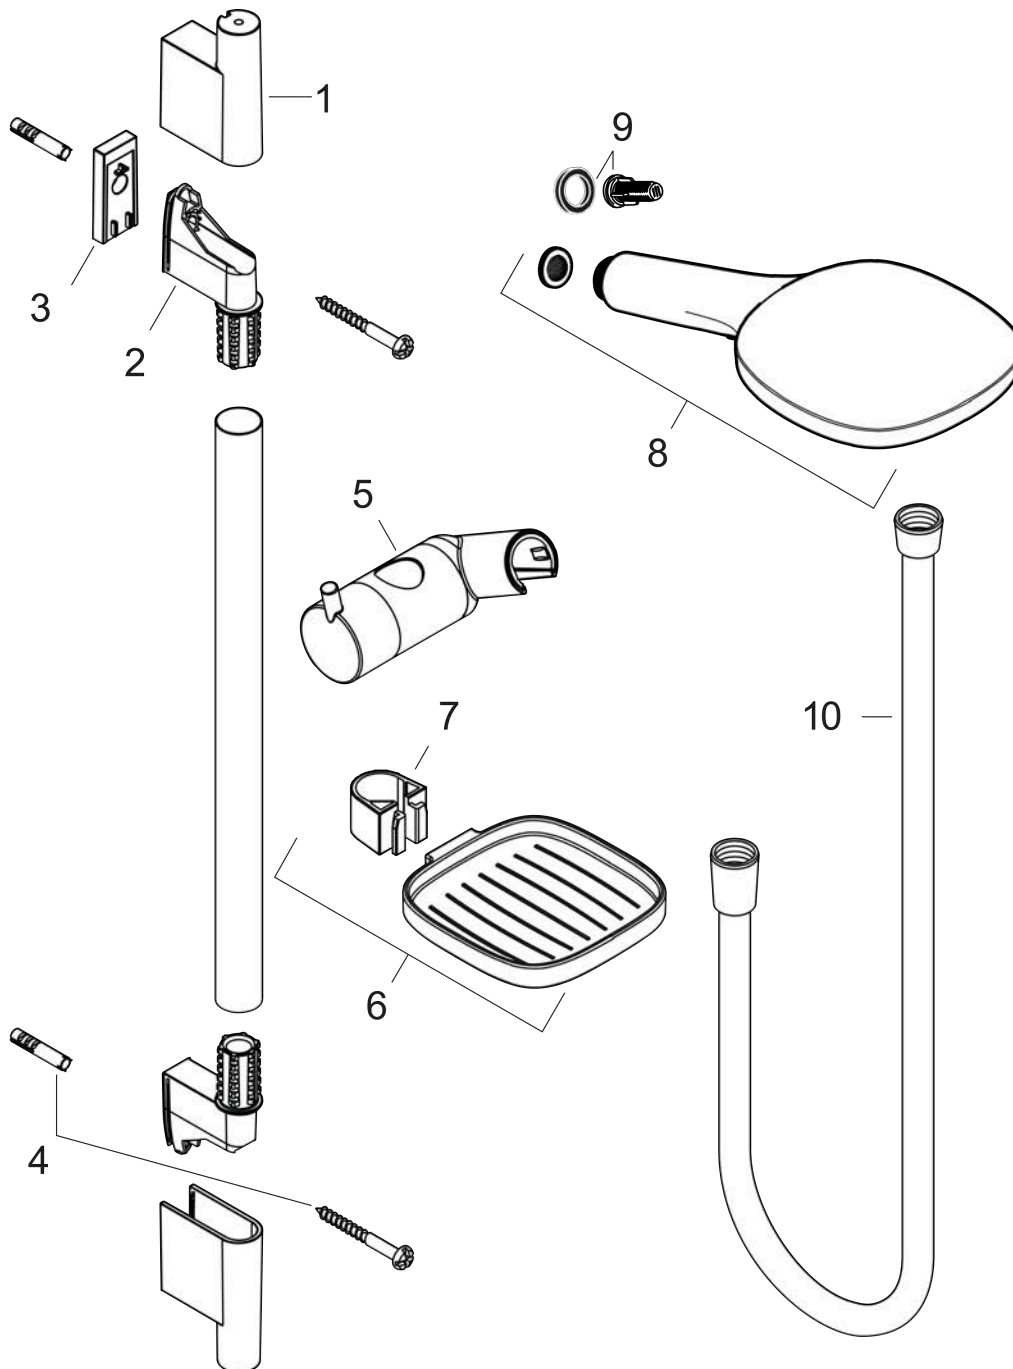

Raindance Select E
Shower set 120 3jet with shower bar 65 cm and soap dish
 Surfaces: **Chrome** Article Number: **26620000**

Description

product features

- consists of: hand shower, shower bar, shower hose, slider, soap dish
- shower head size: 120 mm
- spray type: Rain, RainAir, Whirl
- convenient diversion via Select button
- 90° position adjustable hand shower holder, pivots left and right, up and down
- maximum flow rate at 3 bar: 14,4 l/min
- minimum flow pressure: 1 bar
- pivot connector prevent hose from tangling
- wall mounting: screw fastening
- wall supports of plastic
- shower bar diameter: 22 mm
- profile stand pipe: round

Technology

Product image

Scale drawing

Raindance Select E
Shower set 120 3jet with shower bar 65 cm and soap dish
 Surfaces: **Chrome** Article Number: **26620000**

Flowchart

The consumption was measured in combination with the appropriate fittings (thermostat/mixer/ in-wall valve) to reflect actual application in practice.

Raindance Select E
Shower set 120 3jet with shower bar 65 cm and soap dish
 Surfaces: **Chrome** Article Number: **26620000**

Installation examples

Raindance Select E
Shower set 120 3jet with shower bar 65 cm and soap dish
 Surfaces: **Chrome** Article Number: **26620000**

Exploded Drawing

Year of production: >10/12

Raindance Select E

Shower set 120 3jet with shower bar 65 cm and soap dish

Surfaces: **Chrome** Article Number: **26620000**

Spare part list

Year of production: >10/12