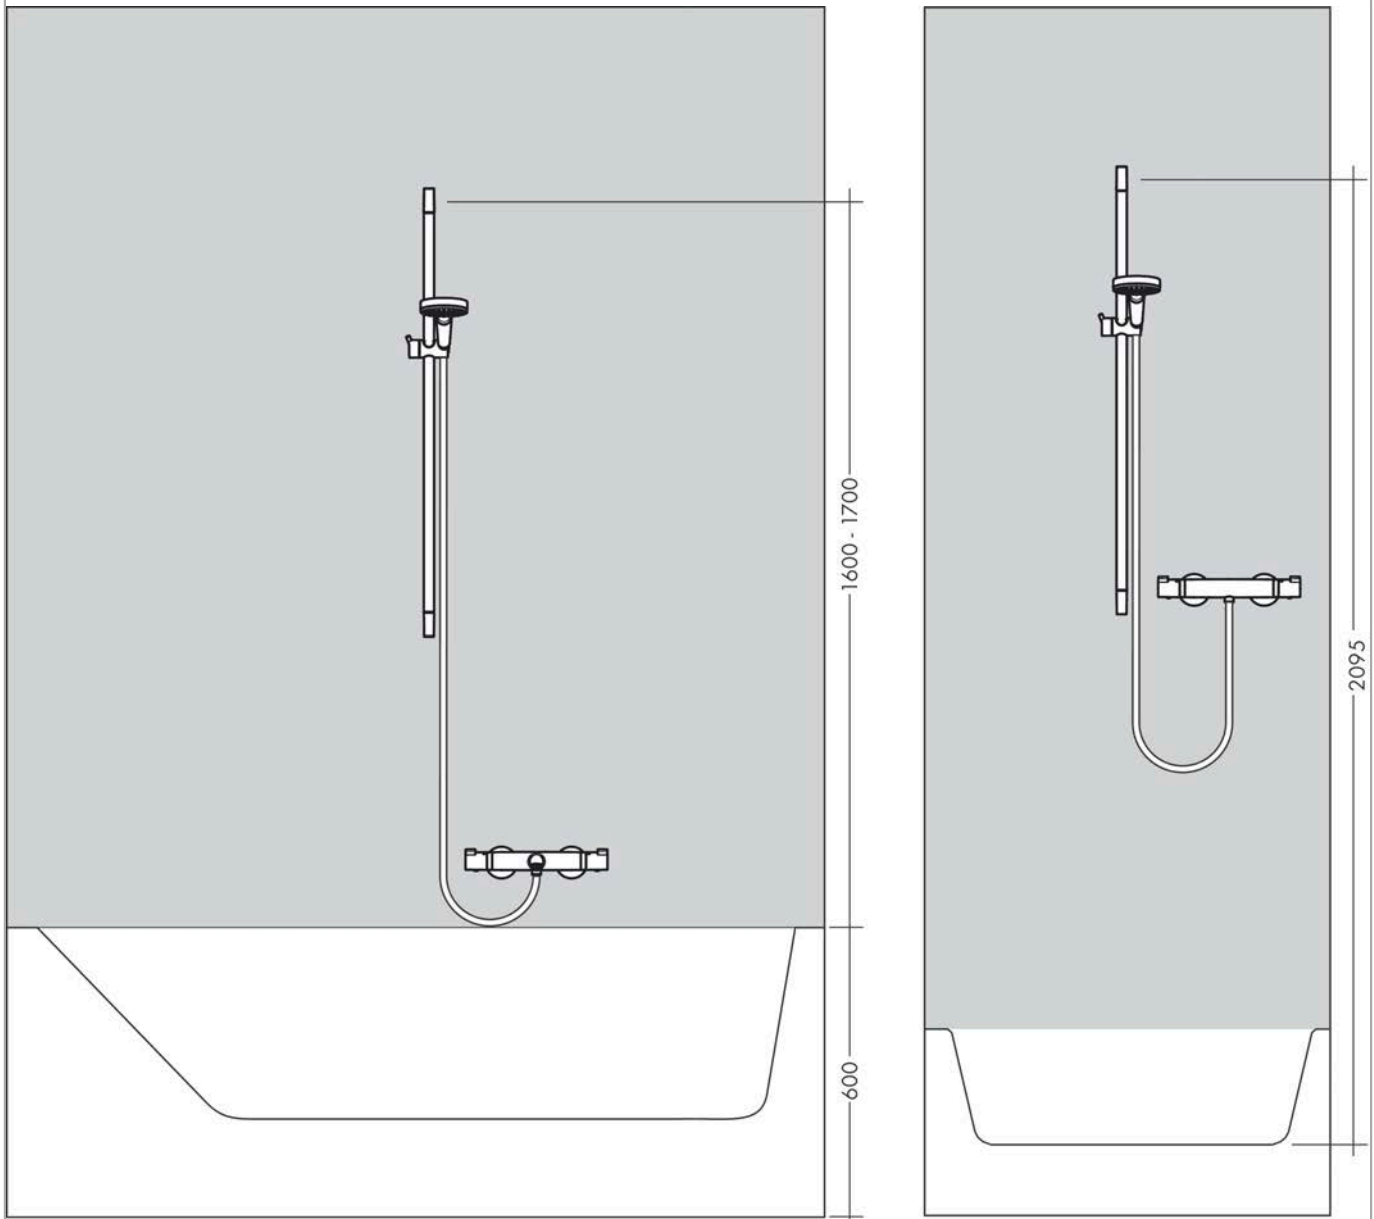

Raindance Select E
Shower set 120 3jet with shower bar 65 cm and soap dish
 Surfaces: **Chrome** Article Number: **26620000**

Description

product features

- consists of: hand shower, shower bar, shower hose, slider, soap dish
- shower head size: 120 mm
- spray type: Rain, RainAir, Whirl
- convenient diversion via Select button
- 90° position adjustable hand shower holder, pivots left and right, up and down
- maximum flow rate at 3 bar: 14,4 l/min
- minimum flow pressure: 1 bar
- pivot connector prevent hose from tangling
- wall mounting: screw fastening
- wall supports of plastic
- shower bar diameter: 22 mm
- profile stand pipe: round

Technology

Product image

Scale drawing

Raindance Select E
Shower set 120 3jet with shower bar 65 cm and soap dish
 Surfaces: **Chrome** Article Number: **26620000**

Flowchart

The consumption was measured in combination with the appropriate fittings (thermostat/mixer/ in-wall valve) to reflect actual application in practice.

Raindance Select E
Shower set 120 3jet with shower bar 65 cm and soap dish
 Surfaces: **Chrome** Article Number: **26620000**

Installation examples

Raindance Select E
Shower set 120 3jet with shower bar 65 cm and soap dish
 Surfaces: **Chrome** Article Number: **26620000**

Exploded Drawing

Year of production: >10/12

Raindance Select E

Shower set 120 3jet with shower bar 65 cm and soap dish

Surfaces: **Chrome** Article Number: **26620000**

Spare part list

Year of production: >10/12