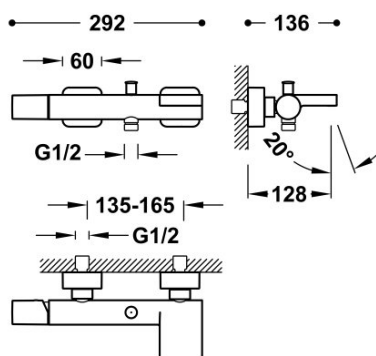

TRES

20017001

Single lever bath and shower mixer

with cascade. Anti-limescale hand shower with directable support. Shower hose satin.

Chrome Finish.

Tres Comercial, S.A. | C/Penedès, 16-26 | Zona Industrial, Sector A | 08759 Vallirana (Barcelona)