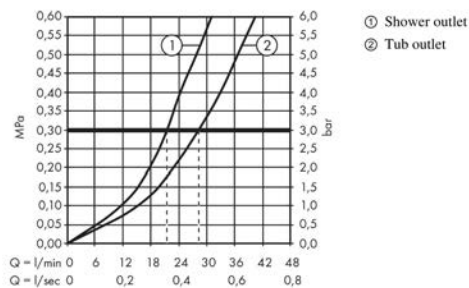

Talis E

Single lever bath mixer for concealed installation for iBox universal

Surfaces: **Matt Black** Article Number: **71745670**

Description

product features

- 2 functions
- flow rate upper outlet: 21 l/min
- flow rate lower outlet: 29 l/min
- ceramic cartridge
- temperature limitation adjustable
- diverter with automatic resetting
- with silencer
- connection type: basic set

Design awards

Product image

Scale drawing

Flowchart