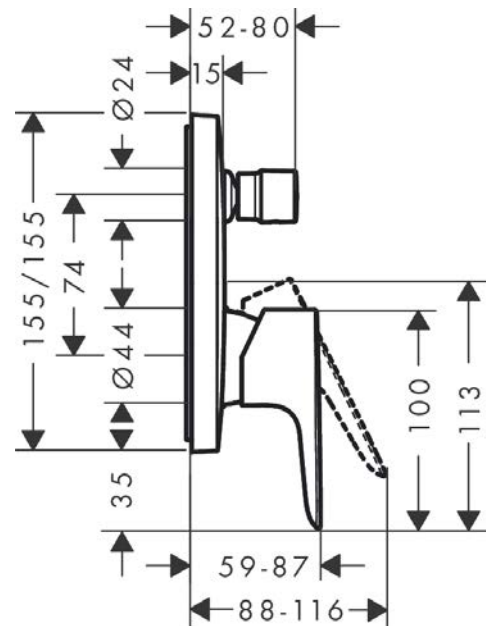

#### product features

- 2 functions
- flow rate upper outlet: 21 l/min
- flow rate lower outlet: 29 l/min
- ceramic cartridge
- temperature limitation adjustable
- diverter with automatic resetting
- with silencer
- connection type: basic set

### Scale drawing