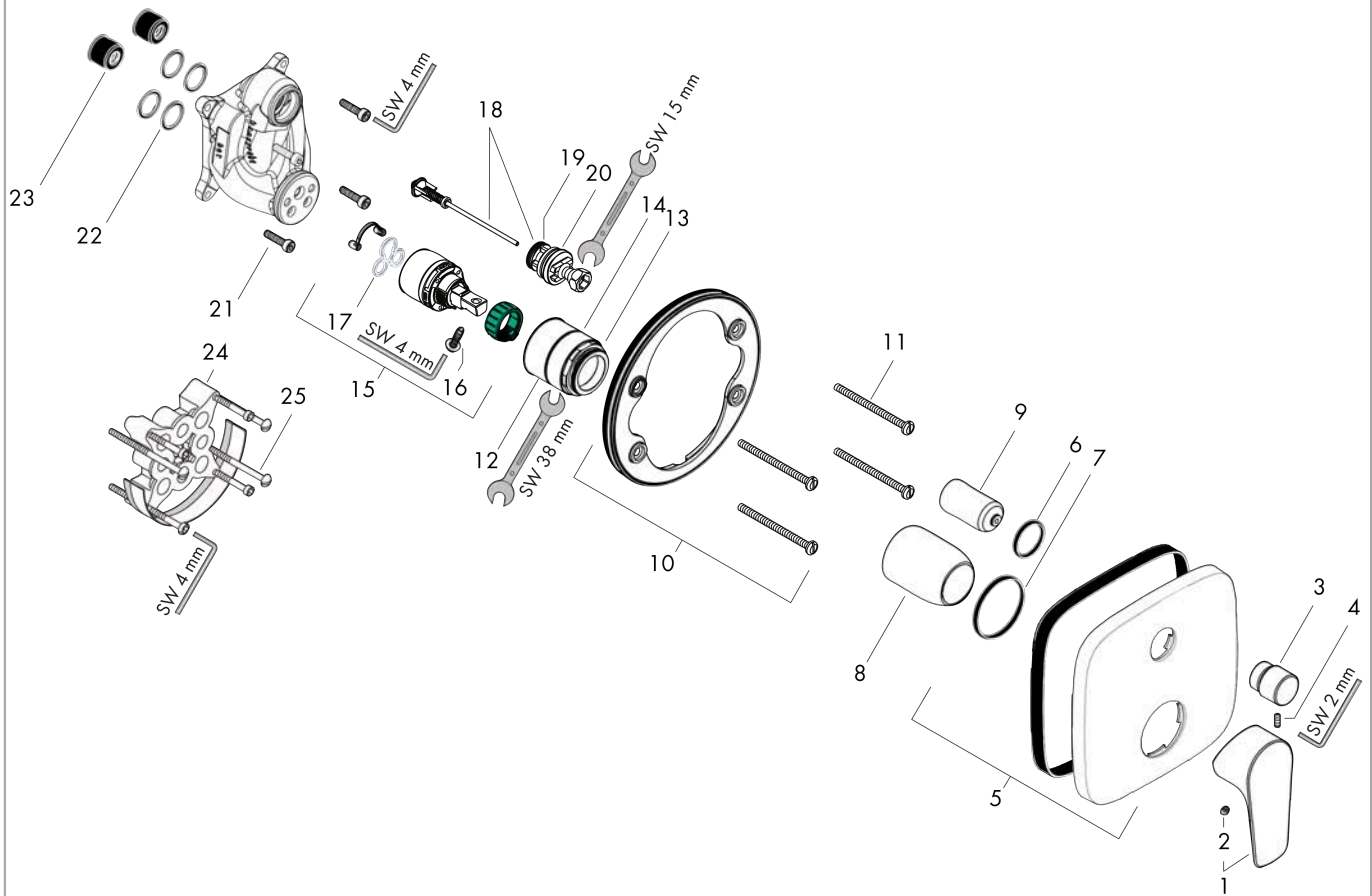

#### product features

- 2 functions
- flow rate upper outlet: 21 l/min
- flow rate lower outlet: 29 l/min
- ceramic cartridge
- temperature limitation adjustable
- diverter with automatic resetting
- with silencer
- connection type: basic set

### Scale drawing

### Flowchart

**Talis E**  
**Single lever bath mixer for concealed installation for iBox universal**  
 Surfaces: **Matt Black** Article Number: **71745670**

**Exploded Drawing**

Year of production: >07/19

**Talis E****Single lever bath mixer for concealed installation for iBox universal**Surfaces: **Matt Black** Article Number: **71745670****Spare part list**

Year of production: &gt;07/19

Pos.	Description	Article Number	Price	PU
1	handle	92666670	€ 42,36	1
2	screw cover	96338000	€ 3,21	1
3	diverter knob	98795670	€ 67,00	1
4	hollow set screw M4x10	97667000	€ 3,21	1
5	escutcheon 155 / 155 mm	95275670	€ 85,68	1
6	O-ring 23x3	98142000	€ 3,21	1
7	O-ring 43x3	98418000	€ 3,21	1
8	sleeve	98790670	€ 42,36	1
9	sleeve	98794670	€ 42,36	1
10	holder for escutcheon	98793000	€ 35,94	1
11	set of fixing screws	96454000	€ 8,45	1
12	nut	98796000	€ 35,94	1
13	O-ring 30x1,5	98433000	€ 3,21	1
14	O-ring 39x1,5	98400000	€ 3,21	1
15	cartridge, assy	92730000	€ 57,12	1
16	locking screw for handle	95140000	€ 5,24	1
17	seal	95008000	€ 8,45	1
18	selector assy	95014000	€ 57,12	1
19	O-ring 16x2,3	98207000	€ 3,21	1
20	O-ring 20x2,5	92602000	€ 5,24	1
21	set of screws	96525000	€ 8,45	1
22	O-ring 16x2	98133000	€ 3,21	1
23	noise reduction	94073000	€ 22,37	1
24	extension 25 mm	13595000	-	1
25	set of fixing screws	97747000	€ 3,21	1
a	concealed item	01800180	-	1