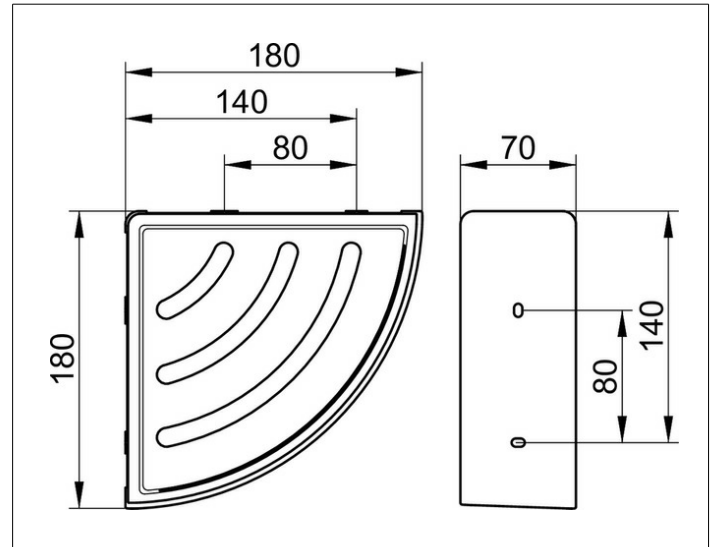

Elegance NEW

11657010000 Shower basket for corner installation

PRODUCT

DRAWING

PRODUCT ATTRIBUTES

two parts: metal basket and detachable
synthetic insert, soap resistant, shutterproof, uv-protected

SURFACE

chrome-plated/white

SPECIFICATIONS

KEUCO ELEGANCE sponge basket for corner installation 11657010000
Two parts: metal basket (chrome-plated) and detachable (white)
Synthetic insert, soap resistant, unbreakable, uv-protected
chrome-plated sponge basket for corner installation in an elegant design,
easy to clean,
total depth 177 mm, width 251 mm, height 70 mm, projection 180mm
incl. corrosion-free mounting material