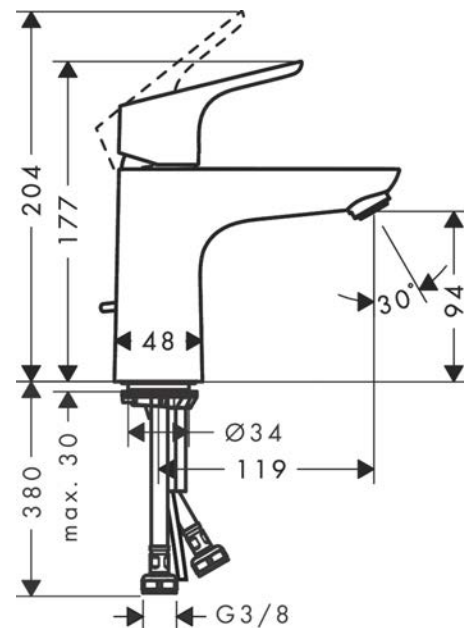

Focus

Single lever basin mixer 100 with pop-up waste set

Surfaces: **Chrome** Article Number: **31607000**

Description

product features

- consists of: single lever basin mixer, waste set
- ComfortZone 100
- projection: 119 mm
- spray type: normal spray
- maximum flow rate at 3 bar: 5 l/min
- ceramic cartridge
- temperature limitation adjustable
- suitable for continuous flow water heaters
- pop-up waste set G 1¼
- material waste set: metal
- connection type: G ¾ connections
- connection dimension: DN15

Technology

Product image

Scale drawing

Flowchart