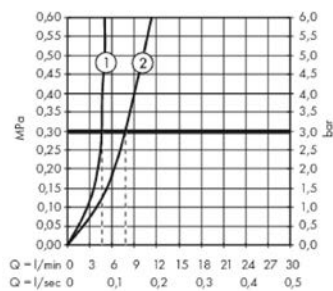

Metropol

Single lever basin mixer 260 with lever handle for washbowls with push-open waste set

Surfaces: **Chrome** Article Number: **32512000**

Description

product features

- consists of: single lever basin mixer, waste set
- ComfortZone 260
- projection: 204 mm
- spray type: normal spray
- maximum flow rate at 3 bar: 5 l/min
- ceramic cartridge
- temperature limitation adjustable
- suitable for continuous flow water heaters
- push-open waste set G 1¼
- material waste set: metal
- connection type: G ¾ connections
- connection dimension: DN15

Technology

Design awards

Product image

Scale drawing

Flowchart