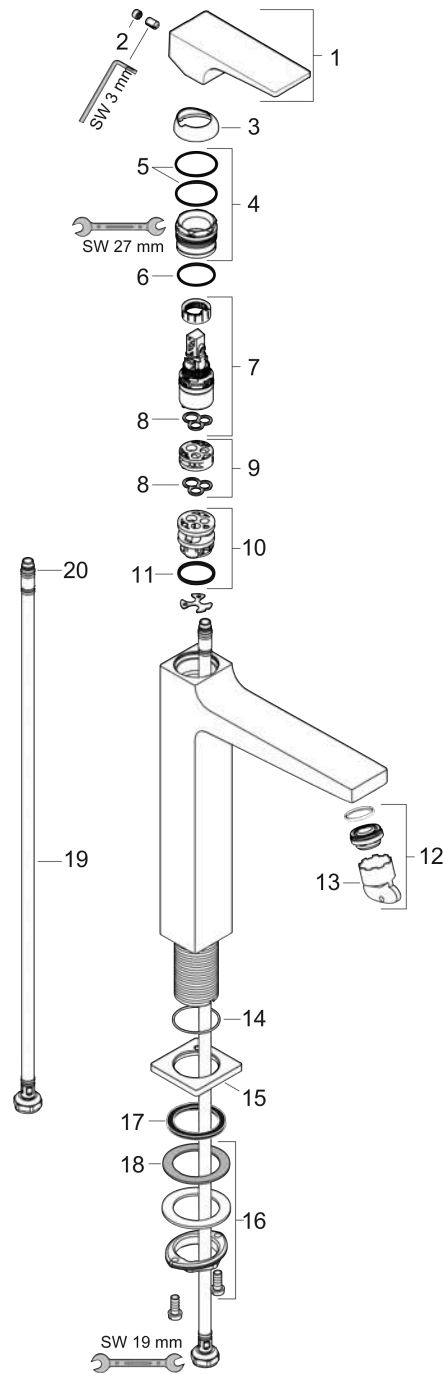

#### product features

- consists of: single lever basin mixer, waste set
- ComfortZone 260
- projection: 204 mm
- spray type: normal spray
- maximum flow rate at 3 bar: 5 l/min
- ceramic cartridge
- temperature limitation adjustable
- suitable for continuous flow water heaters
- push-open waste set G 1¼
- material waste set: metal
- connection type: G ¾ connections
- connection dimension: DN15

### Scale drawing

### Flowchart

**Metropol**

**Single lever basin mixer 260 with lever handle for washbowls with push-open waste set**

Surfaces: **Chrome** Article Number: **32512000**

**Exploded Drawing**

Year of production: >01/17

**Metropol****Single lever basin mixer 260 with lever handle for washbowls with push-open waste set**Surfaces: **Chrome** Article Number: **32512000****Spare part list**

Year of production: &gt;01/17

Pos.	Description	Article Number	Price	PU
1	handle	92995000	€ 70,57	1
2	screw cover	95704000	€ 3,21	1
3	flange	92625000	€ 28,20	1
4	nut	92689000	€ 22,37	1
5	O-ring 27x1,5	92527000	€ 11,31	1
6	O-ring 25x1,5	98146000	€ 3,21	1
7	cartridge, assy	97685000	€ 57,12	1
8	seal	98865000	€ 28,20	1
9	adapter for cartridge	92628000	€ 18,33	1
10	adapter for cartridge	98866000	€ 28,20	1
11	O-ring 23x2	98398000	€ 3,21	1
12	aerator M24x1 (5 l/min)	92996000	€ 28,20	1
13	service tool	95661000	€ 5,24	1
14	O-ring 32x1,5	92936000	€ 3,21	1
15	escutcheon	93048000	€ 35,94	1
16	fixing set (Ø 32)	13961000	€ 22,37	1
17	flat seal	98749000	€ 5,24	1
18	lever collar	97548000	€ 3,21	1
19	connection hose 600 mm M8x0,75 G3/8	96556000	€ 22,37	1
20	O-ring 6,6x1,6	93019000	€ 3,21	1
21	sealing set	95581000	€ 5,24	1
a	push-open waste set	50100000	-	1
b	fixation extension 35 mm	13898000	€ 70,57	1