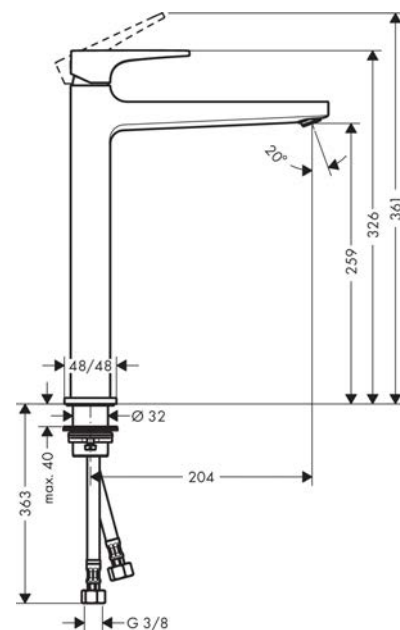

#### product features

- consists of: single lever basin mixer, waste set
- ComfortZone 260
- projection: 204 mm
- spray type: normal spray
- maximum flow rate at 3 bar: 5 l/min
- ceramic cartridge
- temperature limitation adjustable
- suitable for continuous flow water heaters
- push-open waste set G 1¼
- material waste set: metal
- connection type: G ¾ connections
- connection dimension: DN15

### Scale drawing

### Flowchart

**Metropol**

**Single lever basin mixer 260 with lever handle for washbowls with push-open waste set**

Surfaces: **Chrome** Article Number: **32512000**

**Exploded Drawing**

Year of production: >01/17

**Metropol****Single lever basin mixer 260 with lever handle for washbowls with push-open waste set**Surfaces: **Chrome** Article Number: **32512000****Spare part list**

Year of production: &gt;01/17

Pos.	Description	Article Number	Price	PU
1	handle	92995000	€ 70,57	1
2	screw cover	95704000	€ 3,21	1
3	flange	92625000	€ 28,20	1
4	nut	92689000	€ 22,37	1
5	O-ring 27x1,5	92527000	€ 11,31	1
6	O-ring 25x1,5	98146000	€ 3,21	1
7	cartridge, assy	97685000	€ 57,12	1
8	seal	98865000	€ 28,20	1
9	adapter for cartridge	92628000	€ 18,33	1
10	adapter for cartridge	98866000	€ 28,20	1
11	O-ring 23x2	98398000	€ 3,21	1
12	aerator M24x1 (5 l/min)	92996000	€ 28,20	1
13	service tool	95661000	€ 5,24	1
14	O-ring 32x1,5	92936000	€ 3,21	1
15	escutcheon	93048000	€ 35,94	1
16	fixing set (Ø 32)	13961000	€ 22,37	1
17	flat seal	98749000	€ 5,24	1
18	lever collar	97548000	€ 3,21	1
19	connection hose 600 mm M8x0,75 G3/8	96556000	€ 22,37	1
20	O-ring 6,6x1,6	93019000	€ 3,21	1
21	sealing set	95581000	€ 5,24	1
a	push-open waste set	50100000	-	1
b	fixation extension 35 mm	13898000	€ 70,57	1