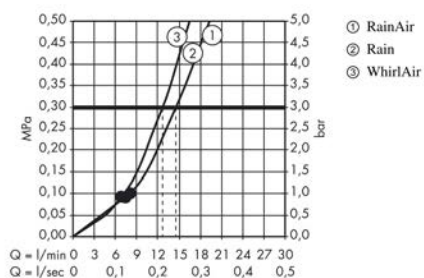

Flowchart

The consumption was measured in combination with the appropriate fittings (thermostat/mixer/ in-wall valve) to reflect actual application in practice.