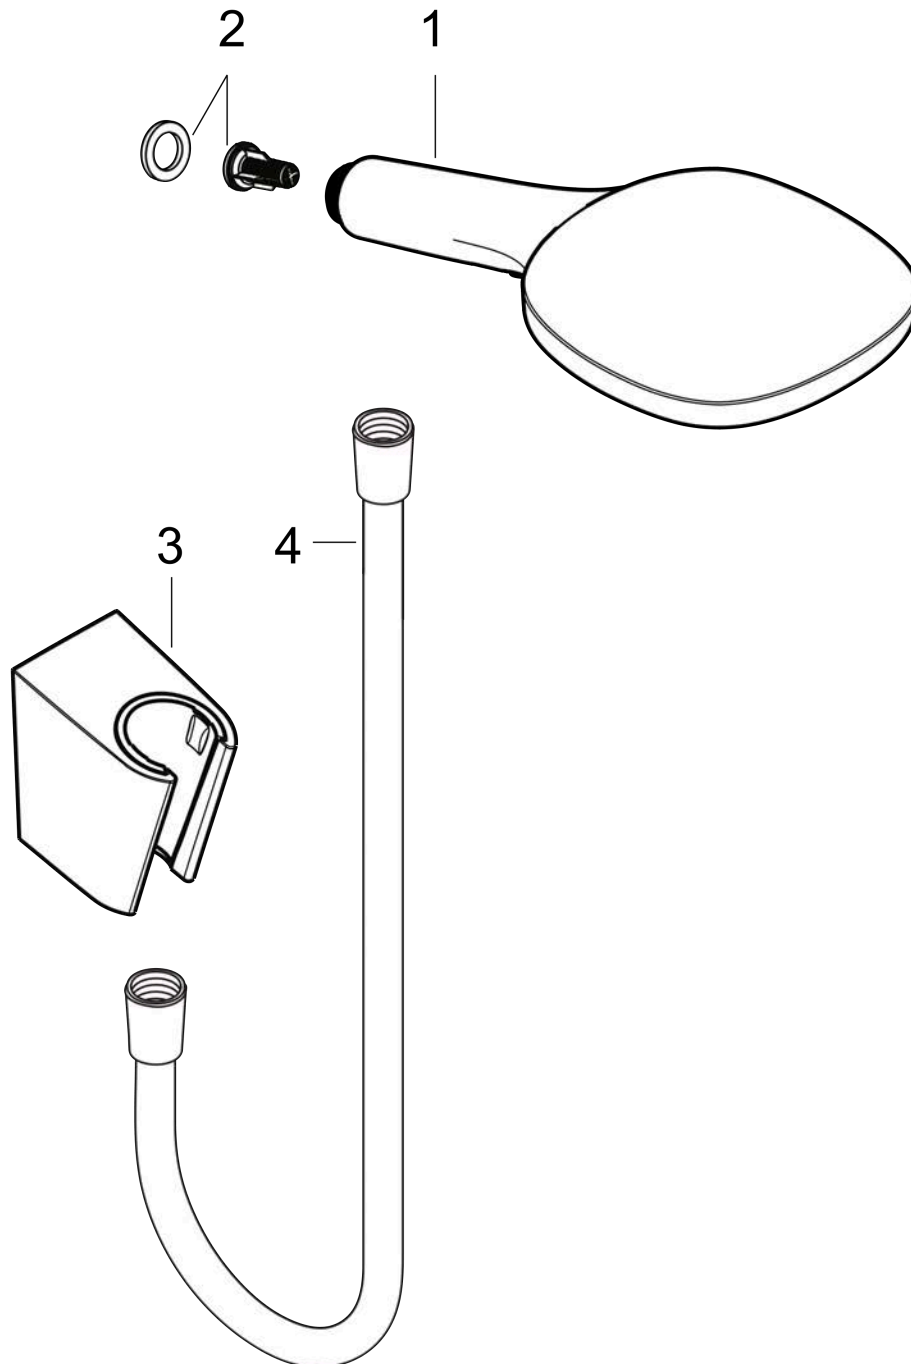

#### product features

- consists of: hand shower, shower holder, shower hose
- shower head size: 120 mm
- integrated support function
- spray type: RainAir, Rain, Whirl
- convenient diversion via Select button
- maximum flow rate at 3 bar: 14,4 l/min
- minimum flow pressure: 1 bar
- pivot connector prevent hose from tangling
- Shower holder of plastic
- wall mounting: screw fastening
- rinseable screen seal

### Scale drawing

### Flowchart

The consumption was measured in combination with the appropriate fittings (thermostat/mixer/ in-wall valve) to reflect actual application in practice.

**Raindance Select E**  
**Shower holder set 120 3jet with shower hose 160 cm**  
 Surfaces: **Chrome** Article Number: **26720000**

**Exploded Drawing**

Year of production: >10/14

**Raindance Select E**  
**Shower holder set 120 3jet with shower hose 160 cm**  
 Surfaces: **Chrome** Article Number: **26720000**

**Spare part list**

Year of production: >10/14