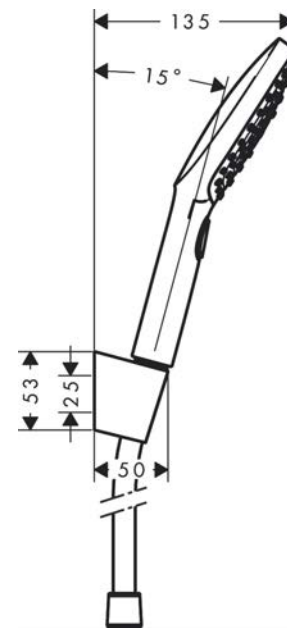

#### product features

- consists of: hand shower, shower holder, shower hose
- shower head size: 120 mm
- integrated support function
- spray type: RainAir, Rain, Whirl
- convenient diversion via Select button
- maximum flow rate at 3 bar: 14,4 l/min
- minimum flow pressure: 1 bar
- pivot connector prevent hose from tangling
- Shower holder of plastic
- wall mounting: screw fastening
- rinseable screen seal

### Scale drawing