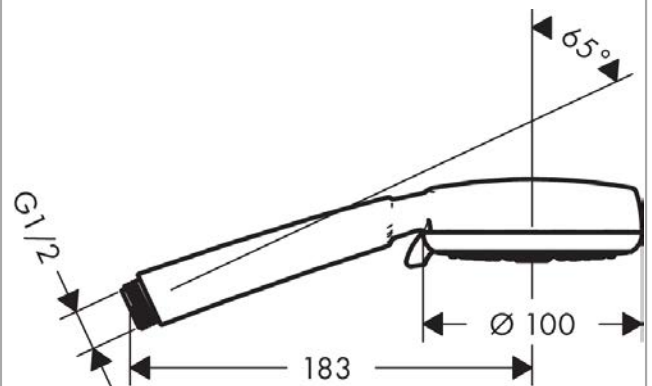

### product features

- shower head size: 100 mm
- spray type: Rain, normal spray, Shampoo spray, Massage spray
- spray type adjustment by turning spray disc
- easy cleanable plastic spray disc
- maximum flow rate at 3 bar: 18 l/min
- minimum flow pressure: 1 bar
- with internal water conduction
- rinseable screen seal
- connection thread G 1/2
- connection dimension: DN15
- suitable for continuous flow water heaters

## Scale drawing