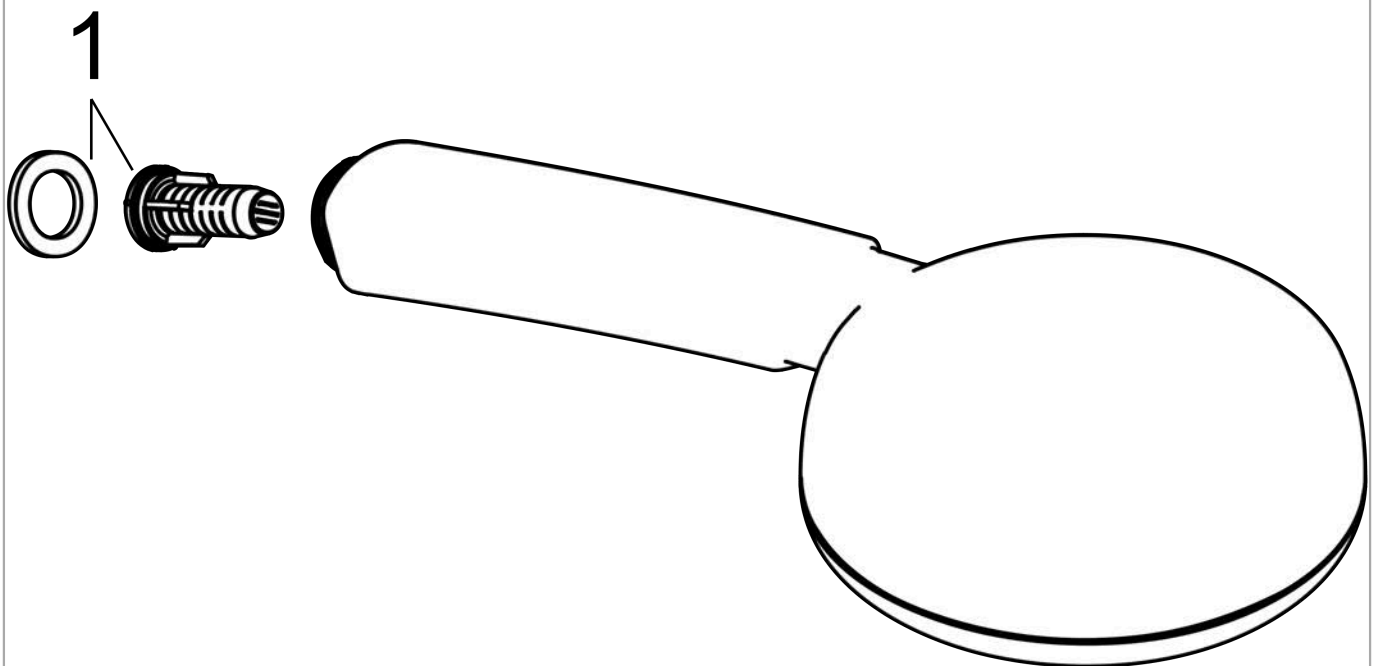

### product features

- shower head size: 100 mm
- spray type: Rain, normal spray, Shampoo spray, Massage spray
- spray type adjustment by turning spray disc
- easy cleanable plastic spray disc
- maximum flow rate at 3 bar: 18 l/min
- minimum flow pressure: 1 bar
- with internal water conduction
- rinseable screen seal
- connection thread G 1/2
- connection dimension: DN15
- suitable for continuous flow water heaters

## Scale drawing

## Flowchart

The consumption was measured in combination with the appropriate fittings (thermostat/mixer/ in-wall valve) to reflect actual application in practice.

**Crometta 100**  
**Hand shower Vario**  
 Surfaces: **White/Chrome**    Article Number: **26824400**

**Exploded Drawing**

Year of production: **10/14 - 06/22**

**Crometta 100**  
**Hand shower Vario**  
 Surfaces: **White/Chrome**    Article Number: **26824400**

**Spare part list**

Year of production: **10/14 - 06/22**