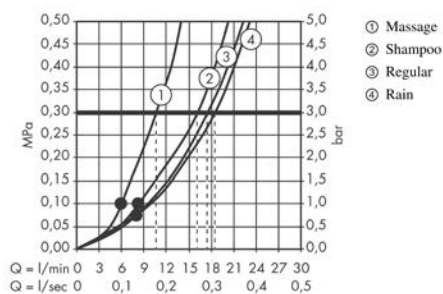

Flowchart

The consumption was measured in combination with the appropriate fittings (thermostat/mixer/ in-wall valve) to reflect actual application in practice.