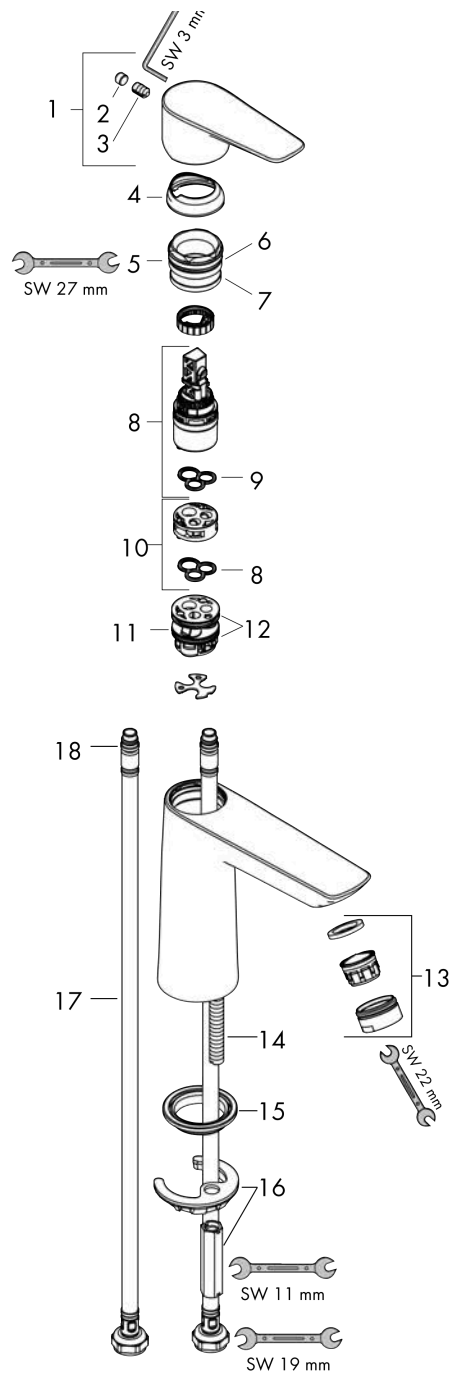

Talis E

Single lever basin mixer 110 with push-open waste set

Surfaces: **Chrome** Article Number: **71711000**

Description

product features

- consists of: single lever basin mixer, waste set
- ComfortZone 110
- projection: 112 mm
- spray type: normal spray
- maximum flow rate at 3 bar: 5 l/min
- ceramic cartridge
- temperature limitation adjustable
- suitable for continuous flow water heaters
- push-open waste set G 1¼
- material waste set: metal
- connection type: G ¾ connections
- connection dimension: DN15

Technology

Product image

Scale drawing

Flowchart

Talis E
Single lever basin mixer 110 with push-open waste set
 Surfaces: **Chrome** Article Number: **71711000**

Exploded Drawing

Year of production: >05/17

Talis E**Single lever basin mixer 110 with push-open waste set**Surfaces: **Chrome** Article Number: **71711000****Spare part list**

Year of production: >05/17

Pos.	Description	Article Number	Price	PU
1	handle	92687000	-	1
2	screw cover	95704000	-	1
3	hollow set screw M6x10 DIN 916	96029000	-	1
4	flange	92625000	-	1
5	nut	92689000	-	1
6	O-ring 25x1,5	98146000	-	1
7	O-ring 27x1,5	92527000	-	1
8	cartridge, assy	97685000	-	1
9	seal	98865000	-	1
10	adapter for cartridge	92628000	-	1
11	adapter for cartridge	98866000	-	1
12	O-ring 23x2	98398000	-	1
13	aerator M24x1 (5 l/min)	13185000	-	1
14	screw M8 x 68	97736000	-	1
15	seal	97608000	-	1
16	fixing set	96016000	-	1
17	connection hose 450 mm M8x0,75 G3/8	97206000	-	1
18	O-ring 6,6x1,6	93019000	-	1
a	push-open waste set	50100000	-	1