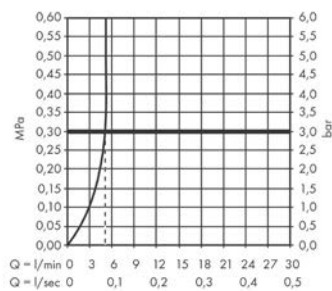

Talis E

Single lever basin mixer 110 with push-open waste set

Surfaces: **Chrome** Article Number: **71711000**

Description

product features

- consists of: single lever basin mixer, waste set
- ComfortZone 110
- projection: 112 mm
- spray type: normal spray
- maximum flow rate at 3 bar: 5 l/min
- ceramic cartridge
- temperature limitation adjustable
- suitable for continuous flow water heaters
- push-open waste set G 1¼
- material waste set: metal
- connection type: G ¾ connections
- connection dimension: DN15

Technology

Product image

Scale drawing

Flowchart

Talis E
Single lever basin mixer 110 with push-open waste set
 Surfaces: **Chrome** Article Number: **71711000**

Exploded Drawing

Year of production: >05/17

Talis E**Single lever basin mixer 110 with push-open waste set**Surfaces: **Chrome** Article Number: **71711000****Spare part list**

Year of production: >05/17

Pos.	Description	Article Number	Price	PU
1	handle	92687000	-	1
2	screw cover	95704000	-	1
3	hollow set screw M6x10 DIN 916	96029000	-	1
4	flange	92625000	-	1
5	nut	92689000	-	1
6	O-ring 25x1,5	98146000	-	1
7	O-ring 27x1,5	92527000	-	1
8	cartridge, assy	97685000	-	1
9	seal	98865000	-	1
10	adapter for cartridge	92628000	-	1
11	adapter for cartridge	98866000	-	1
12	O-ring 23x2	98398000	-	1
13	aerator M24x1 (5 l/min)	13185000	-	1
14	screw M8 x 68	97736000	-	1
15	seal	97608000	-	1
16	fixing set	96016000	-	1
17	connection hose 450 mm M8x0,75 G3/8	97206000	-	1
18	O-ring 6,6x1,6	93019000	-	1
a	push-open waste set	50100000	-	1