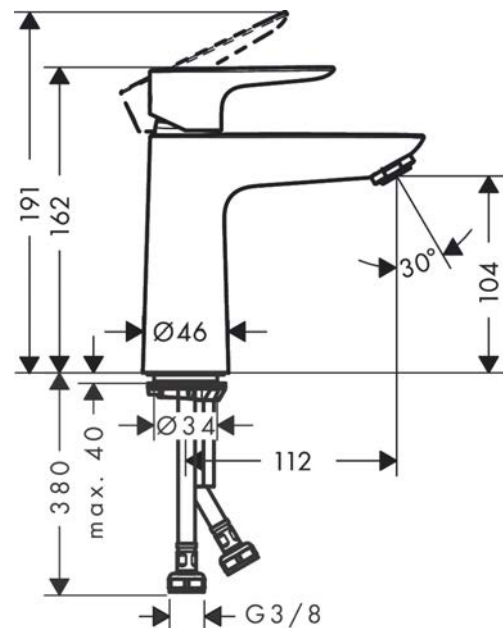

Talis E

Single lever basin mixer 110 with push-open waste set

Surfaces: **Chrome** Article Number: **71711000**

Description

product features

- consists of: single lever basin mixer, waste set
- ComfortZone 110
- projection: 112 mm
- spray type: normal spray
- maximum flow rate at 3 bar: 5 l/min
- ceramic cartridge
- temperature limitation adjustable
- suitable for continuous flow water heaters
- push-open waste set G 1¼
- material waste set: metal
- connection type: G ¾ connections
- connection dimension: DN15

Technology

Product image

Scale drawing

Flowchart

Talis E
Single lever basin mixer 110 with push-open waste set
 Surfaces: **Chrome** Article Number: **71711000**

Exploded Drawing

Year of production: >05/17

Talis E**Single lever basin mixer 110 with push-open waste set**Surfaces: **Chrome** Article Number: **71711000****Spare part list**

Year of production: >05/17

Pos.	Description	Article Number	Price	PU
1	handle	92687000	-	1
2	screw cover	95704000	-	1
3	hollow set screw M6x10 DIN 916	96029000	-	1
4	flange	92625000	-	1
5	nut	92689000	-	1
6	O-ring 25x1,5	98146000	-	1
7	O-ring 27x1,5	92527000	-	1
8	cartridge, assy	97685000	-	1
9	seal	98865000	-	1
10	adapter for cartridge	92628000	-	1
11	adapter for cartridge	98866000	-	1
12	O-ring 23x2	98398000	-	1
13	aerator M24x1 (5 l/min)	13185000	-	1
14	screw M8 x 68	97736000	-	1
15	seal	97608000	-	1
16	fixing set	96016000	-	1
17	connection hose 450 mm M8x0,75 G3/8	97206000	-	1
18	O-ring 6,6x1,6	93019000	-	1
a	push-open waste set	50100000	-	1