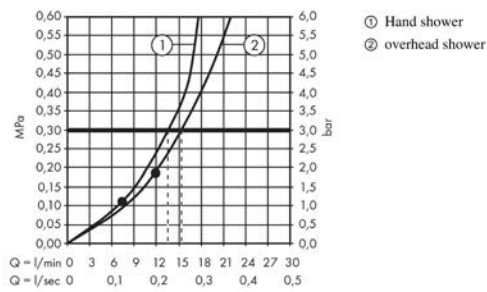

Crometta E**Showerpipe 240 1jet with thermostat**Surfaces: **Chrome** Article Number: **27271000****Description****product features**

- consists of: overhead shower, hand shower, shower thermostat, shower hose, slider, shower bar
- overhead shower Crometta E 240
- shower head size overhead shower: 240 x 240 mm
- spray type overhead shower: Rain
- ball-joint: overhead shower angle adjustable
- hand shower holder inclination angle can be adjusted by 45°
- fully chrome-plated spray disc
- spray type hand shower: Rain, IntenseRain
- flow rate Rain spray (at 3 bar): 15 l/min
- minimum flow pressure: 1,2 bar
- min. operating pressure: 1,2 bar
- max. operating pressure: 10 bar
- pipe can be shortened in height
- shower bar diameter: 22 mm
- height-adjustable hand shower holder
- shower arm length overhead shower: 350 mm
- thermostat Ecostat 1001 CL
- safety lock at 40°C
- adjustable hot water limitation
- outlets controlled via turning handle
- suitable for continuous flow water heaters
- mounting type: exposed installation
- connection dimension DN15
- connection thread G ½
- centre distance 150 ± 12 mm
- intrinsically safe against backflow
- installation: wall-mounted
- amount of outlet: 2 functions

Technology

Crometta E
Showerpipe 240 1jet with thermostat
 Surfaces: **Chrome** Article Number: **27271000**

Product image

Scale drawing

Flowchart

Crometta E
Showerpipe 240 1jet with thermostat
 Surfaces: **Chrome** Article Number: **27271000**