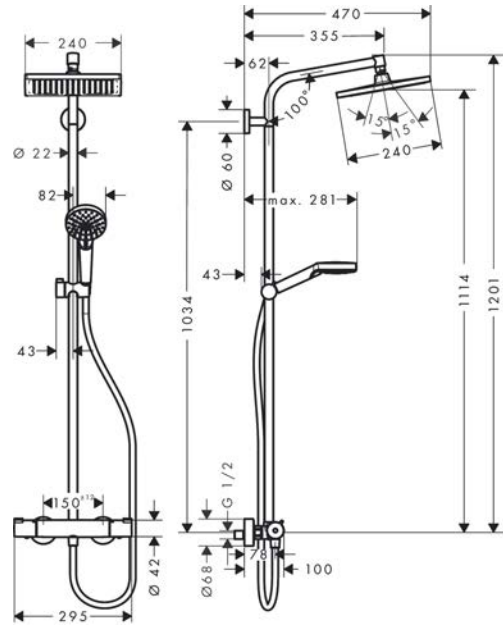

Scale drawing