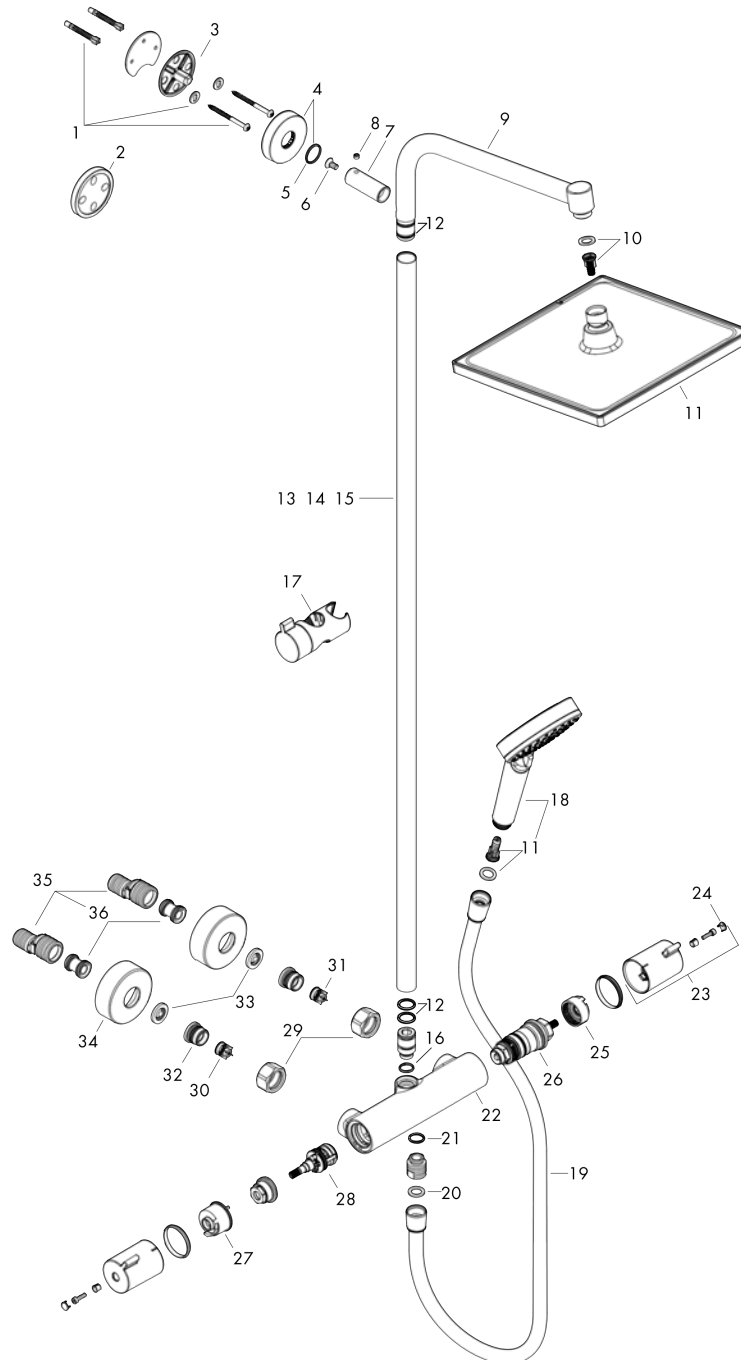

Crometta E
Showerpipe 240 1jet with thermostat
Surfaces: **Chrome** Article Number: **27271000**

Exploded Drawing

Year of production: >12/21

Crometta E

Showerpipe 240 1jet with thermostat

Surfaces: **Chrome** Article Number: **27271000**

Spare part list

Year of production: >12/21

Pos.	Description	Article Number	Price	PU
1	mounting set	96179000	€ 11,31	1
2	tile-matching-disk 7 mm	95239000	€ 13,92	1
3	wall flange	95688000	€ 28,20	1
4	escutcheon Ø 60 mm	95692000	€ 18,33	1
5	O-ring 20x2,5	92602000	€ 5,24	1
6	screw	92137000	€ 5,24	1
7	sleeve	92166000	€ 35,94	1
8	hollow set screw M6x5	98447000	€ 3,21	1
9	shower arm	93072000	€ 124,95	1
10	filter insert	97708000	€ 5,24	1
11	head shower	26726000	-	1
12	O-ring 15x2,5	98131000	€ 3,21	1
13	pipe 1000 mm	96743000	€ 70,57	1
14	pipe 1200 mm	95665000	€ 70,57	1
15	pipe 1450 mm	96770000	€ 249,90	1
16	O-ring 12x2,25	98382000	€ 3,21	1
17	support, assy	92366000	€ 35,94	1
18	handshower	26330400	-	1
19	shower hose Isiflex'B 1,60 m	28276000	-	1
20	seal	98058000	€ 3,21	1
21	O-ring 14x2	98129000	€ 3,21	1
22	Thermostat	93352000	€ 329,87	1
23	handle	92836000	€ 35,94	1
24	cover cap	95433000	€ 5,24	1
25	safety set for temperature control	95041000	€ 13,92	1
26	thermostat cartridge	94282000	€ 124,95	1
27	stop ring for flow control	98674000	€ 8,45	1
28	shut off unit with selector	96509000	€ 86,16	1
29	set of nuts	96157000	€ 28,20	1
30	non return valve (pressure-resistant up to 2 MPa)	93136000	€ 28,20	1
31	non return valve	96737000	€ 28,20	1
32	O-ring 17x1,5	98137000	€ 3,21	1
33	filter packing	96922000	€ 8,45	1
34	escutcheon Ø 68 mm	96467000	€ 18,33	1
35	set of S-unions (±12 mm)	94140000	€ 44,63	1
36	noise reduction	96429000	€ 5,24	1