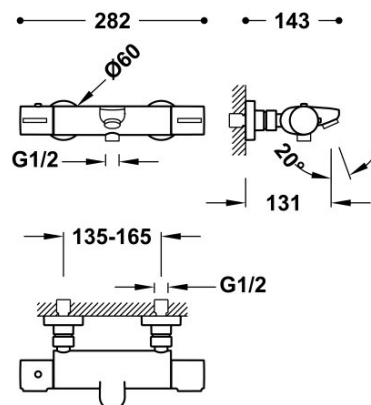

TRES

21717409

Badthermostaat

Anti-limescale hand shower (3 fonctions) with directable support. Shower hose. Diverter integrated in the flow control.

The thermostatic cartridge is easy to clean without losing temperature calibration.

The thermostatic cartridge ensures a constant flow of water at the desired temperature, in spite of pressure or temperature changes.

Chrome Finish.

Tres Comercial, S.A. | C/Penedès, 16-26 | Zona Industrial, Sector A | 08759 Vallirana (Barcelona)

T (+34) 936834004 | F (+34) 936835061 | infotres@tresgriferia.com

www.tresgriferia.com