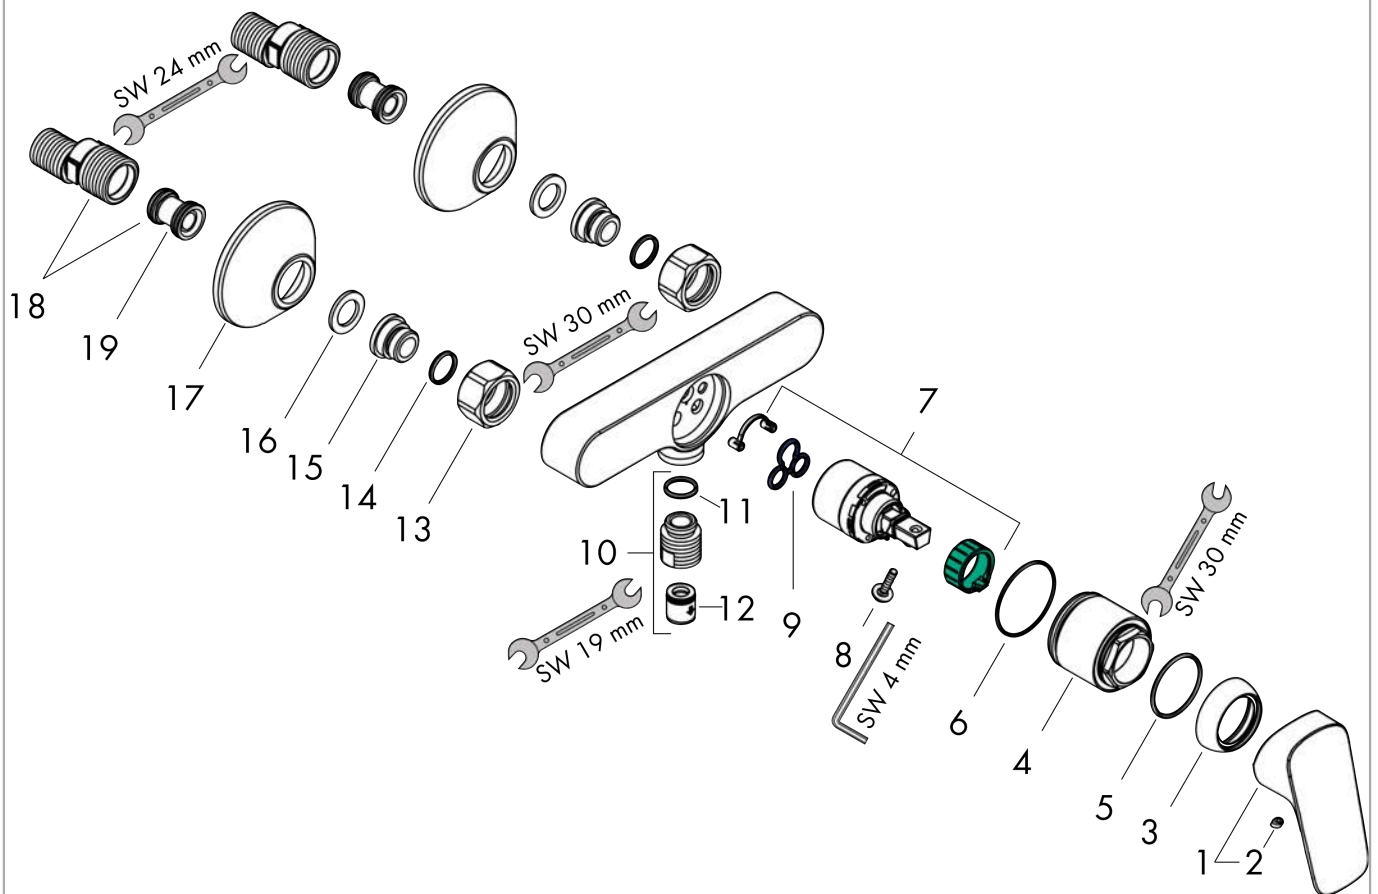

### product features

- 1 function
- connection type: s-shaped connections
- centre distance:  $150 \pm 12$  mm
- maximum flow rate at 3 bar: 28 l/min
- flow rate of hand shower at 3 bar: 17 l/min
- ceramic cartridge
- temperature limitation adjustable
- non-return valve
- with silencer
- hose connection DN15
- connection dimension: DN15

## Scale drawing

## Flowchart

Shower outlet with 18-resistance

**Logis**  
**Single lever shower mixer for exposed installation**  
 Surfaces: **Chrome** Article Number: **71600000**

**Exploded Drawing**

Year of production: >07/14

**Logis****Single lever shower mixer for exposed installation**Surfaces: **Chrome** Article Number: **71600000****Spare part list**

Year of production: &gt;07/14

Pos.	Description	Article Number	Price	PU
1	handle	92224000	€ 44,63	1
2	screw cover	96338000	€ 3,21	1
3	flange	97406000	€ 18,33	1
4	nut	97977000	€ 35,94	1
5	O-Ring 32x2	98193000	€ 3,21	1
6	O-ring 33x1,5	98164000	€ 3,21	1
7	cartridge, assy	92730000	€ 57,12	1
8	locking screw for handle	95140000	€ 5,24	1
9	seal	95008000	€ 8,45	1
10	Hose Connection	96044000	€ 22,37	1
11	O-ring 14x2	98129000	€ 3,21	1
12	set of non return valves DW 15	94074000	€ 13,92	1
13	set of nuts	96157000	€ 28,20	1
14	O-ring 15x2	98163000	€ 3,21	1
15	connecting thread	97220000	€ 13,92	1
16	filter packing	96922000	€ 8,45	1
17	escutcheon Ø 70 mm	94135000	€ 11,31	1
18	set of S-unions (±12 mm)	94140000	€ 44,63	1
19	noise reduction	96429000	€ 5,24	1
a	set of S-unions (±32 mm)	98592000	€ 35,94	1