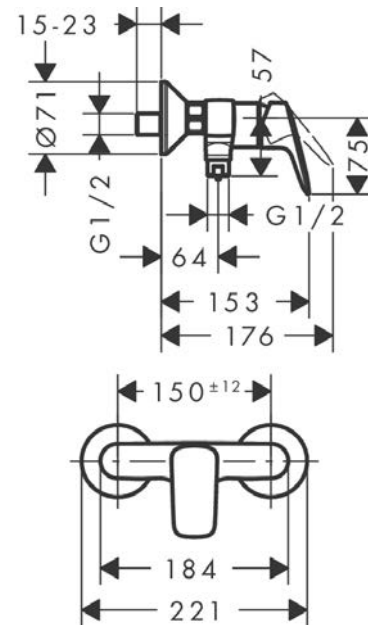

## Description

### product features

- 1 function
- connection type: s-shaped connections
- centre distance:  $150 \pm 12$  mm
- maximum flow rate at 3 bar: 28 l/min
- flow rate of hand shower at 3 bar: 17 l/min
- ceramic cartridge
- temperature limitation adjustable
- non-return valve
- with silencer
- hose connection DN15
- connection dimension: DN15

## Scale drawing