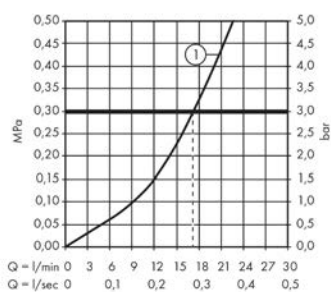

Flowchart

Shower outlet with 18-resistance