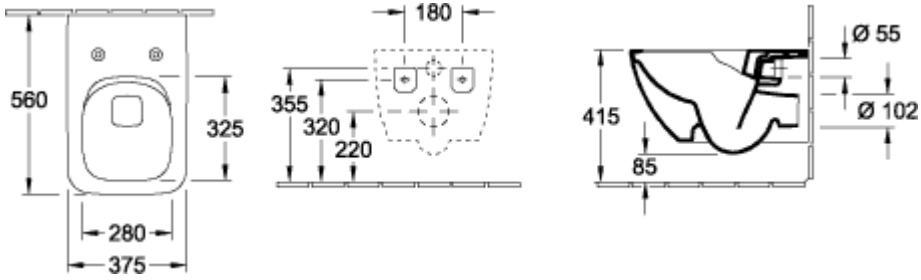

TECHNICAL DRAWINGS

4611RL01