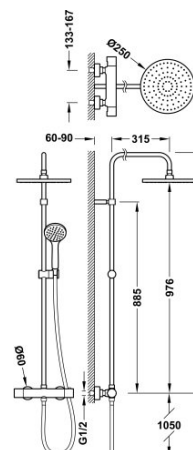

TRES

21639301

Wall thermostatic shower mixer

- Fixed shower head Ø 250 mm. with ball joint.
- Anti-limescale hand shower.
- Hose.
- Diverter integrated in the flow control.

Chrome Finish.

Tres Comercial, S.A. | C/Penedès, 16-26 | Zona Industrial, Sector A | 08759 Vallirana (Barcelona)