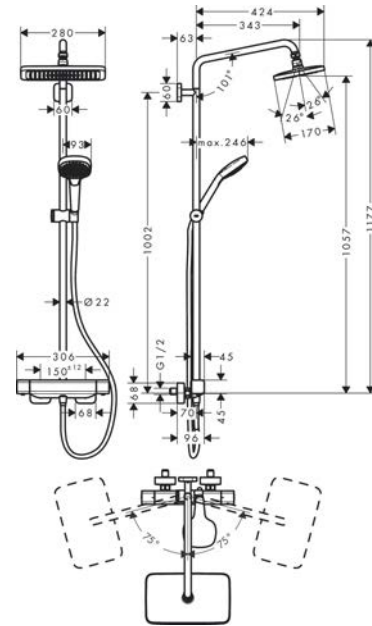

Croma E

Showerpipe 280 1jet with thermostat

Surfaces: **Chrome** Article Number: **27630000**

Description

product features

- consists of: overhead shower, hand shower, shower thermostat, shower hose, slider, shower bar
- overhead shower Croma E 280 1jet
- shower head size overhead shower: 280 x 170 mm
- spray type overhead shower: RainAir
- ball-joint: overhead shower angle adjustable
- fully chrome-plated spray disc
- spray type hand shower: Massage spray, IntenseRain, SoftRain
- maximum flow rate at 3 bar: 15 l/min
- flow rate of hand shower at 3 bar: 7,8 l/min
- minimum flow pressure: 1,7 bar
- min. operating pressure: 1,7 bar
- max. operating pressure: 10 bar
- pipe can be shortened in height
- shower bar diameter: 22 mm
- height-adjustable slider with locking push-button slider
- shower arm length overhead shower: 340 mm
- swivel shower arm
- CoolContact thermostat: Prevents the housing from heating up, making showering even safer
- thermostat Ecostat E
- safety lock at 40°C
- adjustable hot water limitation
- suitable for continuous flow water heaters
- mounting type: exposed installation
- connection thread G ½
- centre distance 150 ± 12 mm
- intrinsically safe against backflow
- installation: wall-mounted
- amount of outlet: 2 functions

Technology

Design awards

Croma E
Showerpipe 280 1jet with thermostat
 Surfaces: **Chrome** Article Number: **27630000**

Product image

Scale drawing

Flowchart

Croma E
Showerpipe 280 1jet with thermostat
 Surfaces: **Chrome** Article Number: **27630000**

Installation examples

Croma E
Showerpipe 280 1jet with thermostat
 Surfaces: **Chrome** Article Number: **27630000**

Exploded Drawing

Year of production: >12/20

Croma E**Showerpipe 280 1jet with thermostat**Surfaces: **Chrome** Article Number: **27630000****Spare part list**