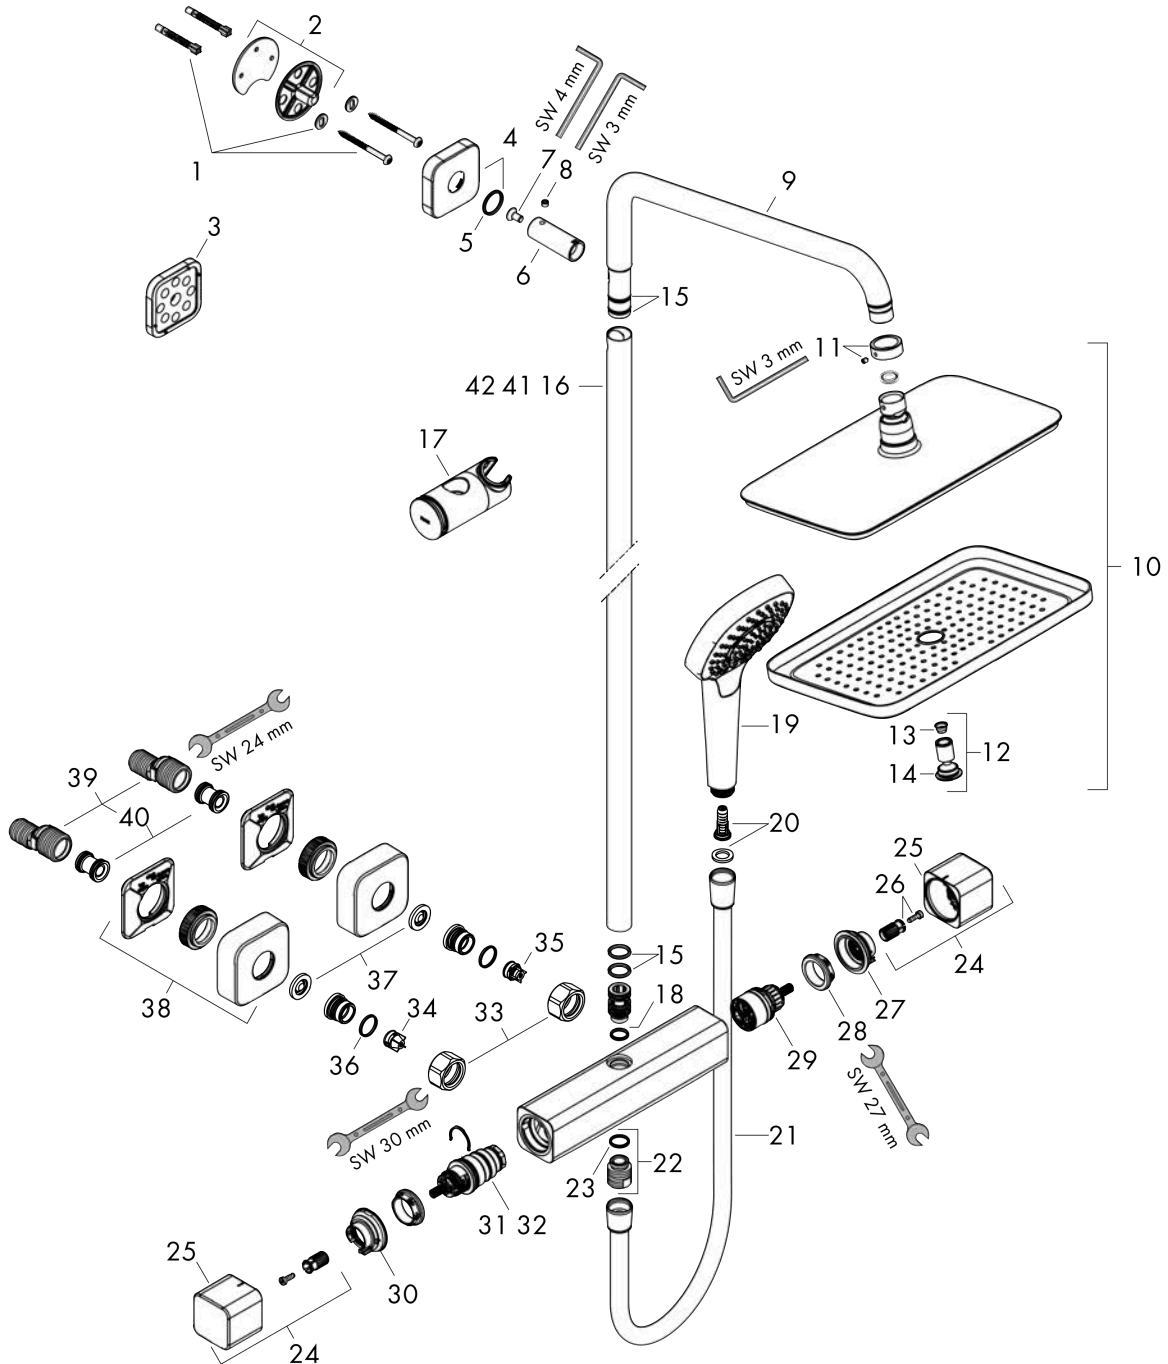

Croma E

Showerpipe 280 1jet with thermostat

Surfaces: **Chrome** Article Number: **27630000**

Description

product features

- consists of: overhead shower, hand shower, shower thermostat, shower hose, slider, shower bar
- overhead shower Croma E 280 1jet
- shower head size overhead shower: 280 x 170 mm
- spray type overhead shower: RainAir
- ball-joint: overhead shower angle adjustable
- fully chrome-plated spray disc
- spray type hand shower: Massage spray, IntenseRain, SoftRain
- maximum flow rate at 3 bar: 15 l/min
- flow rate of hand shower at 3 bar: 7,8 l/min
- minimum flow pressure: 1,7 bar
- min. operating pressure: 1,7 bar
- max. operating pressure: 10 bar
- pipe can be shortened in height
- shower bar diameter: 22 mm
- height-adjustable slider with locking push-button slider
- shower arm length overhead shower: 340 mm
- swivel shower arm
- CoolContact thermostat: Prevents the housing from heating up, making showering even safer
- thermostat Ecostat E
- safety lock at 40°C
- adjustable hot water limitation
- suitable for continuous flow water heaters
- mounting type: exposed installation
- connection thread G ½
- centre distance 150 ± 12 mm
- intrinsically safe against backflow
- installation: wall-mounted
- amount of outlet: 2 functions

Installation examples

Croma E
Showerpipe 280 1jet with thermostat
 Surfaces: **Chrome** Article Number: **27630000**

Exploded Drawing

Year of production: >12/20

Croma E**Showerpipe 280 1jet with thermostat**Surfaces: **Chrome** Article Number: **27630000****Spare part list**

Croma E
Showerpipe 280 1jet with thermostat
 Surfaces: **Chrome** Article Number: **27630000**

Spare part list

Year of production: >12/20

Pos.	Description	Article Number	Price	PU
42	pipe 1400 mm	95983000	€ 162,08	1