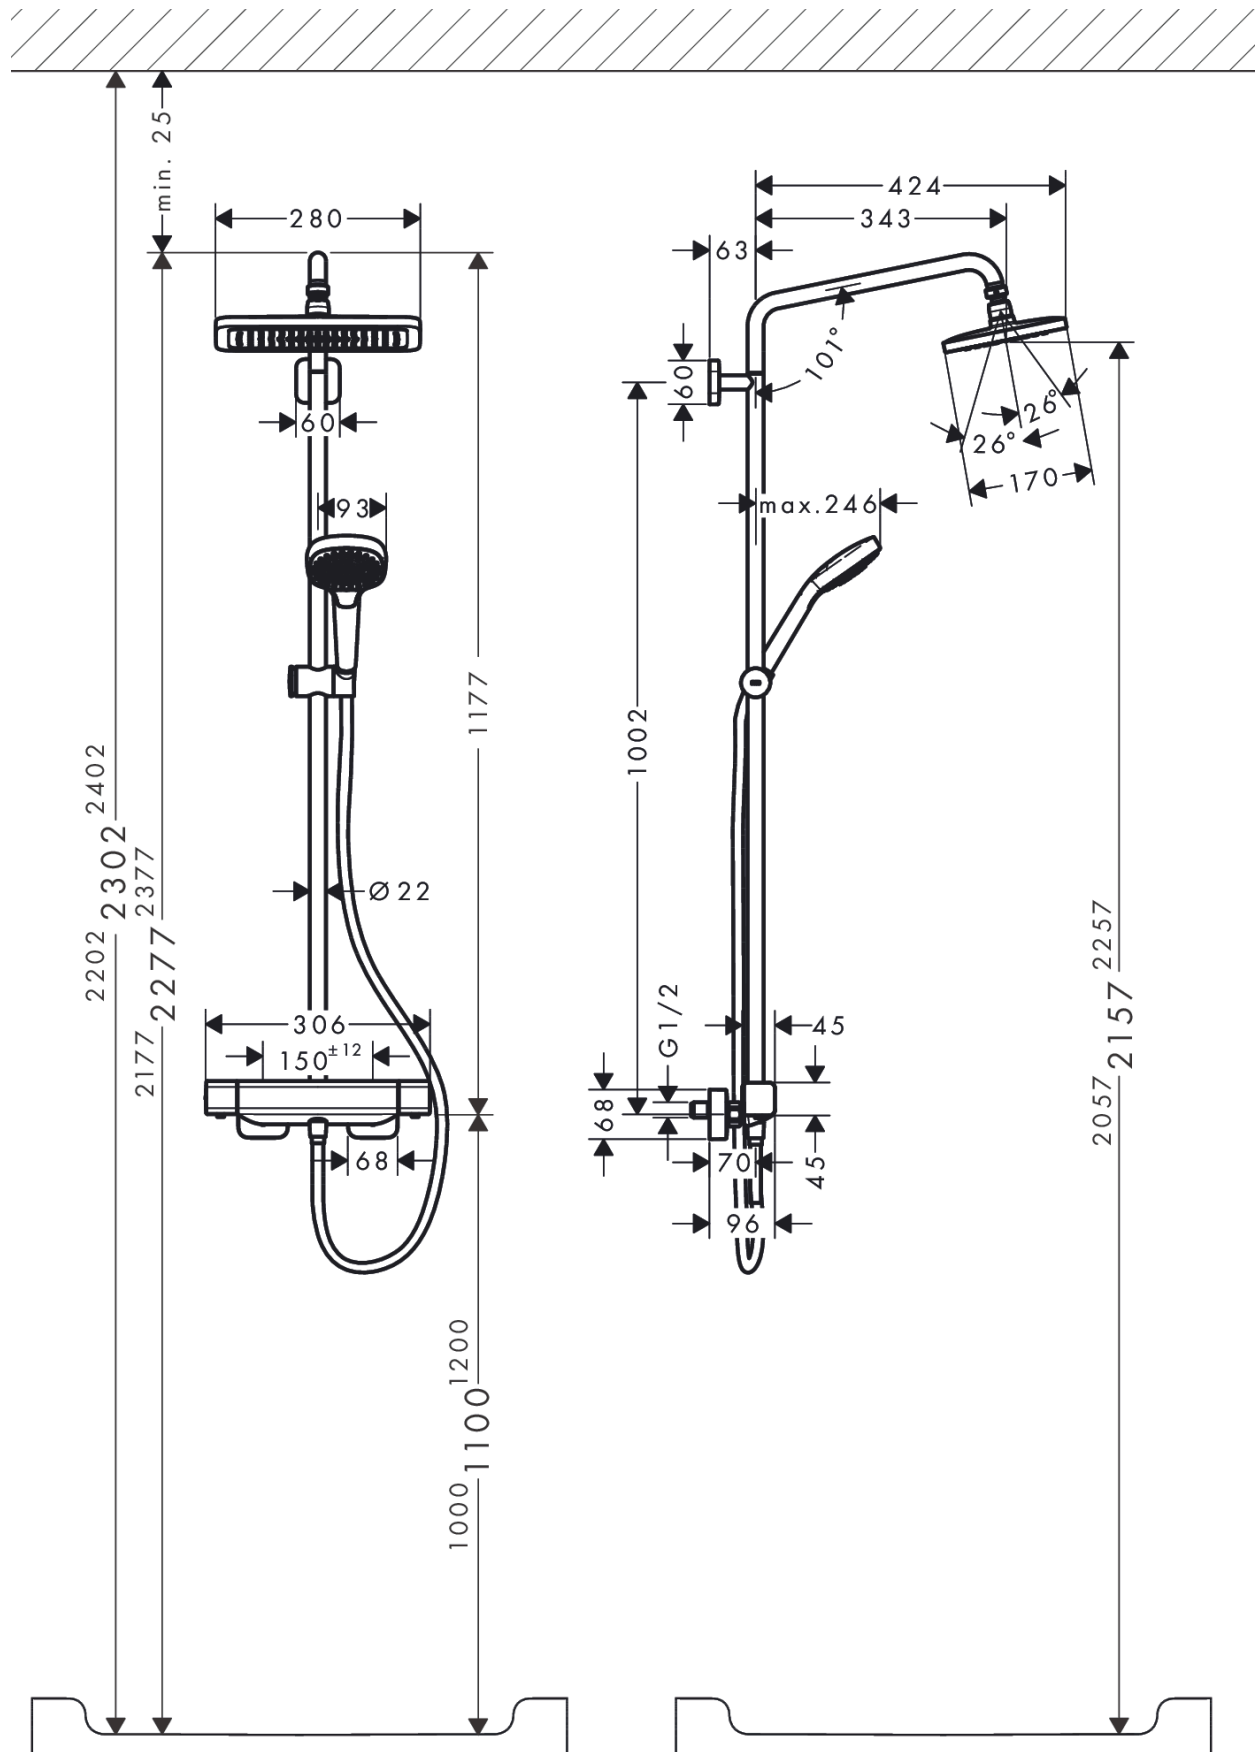

Croma E

Showerpipe 280 1jet with thermostat

Surfaces: **Chrome** Article Number: **27630000**

Description

product features

- consists of: overhead shower, hand shower, shower thermostat, shower hose, slider, shower bar
- overhead shower Croma E 280 1jet
- shower head size overhead shower: 280 x 170 mm
- spray type overhead shower: RainAir
- ball-joint: overhead shower angle adjustable
- fully chrome-plated spray disc
- spray type hand shower: Massage spray, IntenseRain, SoftRain
- maximum flow rate at 3 bar: 15 l/min
- flow rate of hand shower at 3 bar: 7,8 l/min
- minimum flow pressure: 1,7 bar
- min. operating pressure: 1,7 bar
- max. operating pressure: 10 bar
- pipe can be shortened in height
- shower bar diameter: 22 mm
- height-adjustable slider with locking push-button slider
- shower arm length overhead shower: 340 mm
- swivel shower arm
- CoolContact thermostat: Prevents the housing from heating up, making showering even safer
- thermostat Ecostat E
- safety lock at 40°C
- adjustable hot water limitation
- suitable for continuous flow water heaters
- mounting type: exposed installation
- connection thread G ½
- centre distance 150 ± 12 mm
- intrinsically safe against backflow
- installation: wall-mounted
- amount of outlet: 2 functions

Technology

Design awards

Croma E
Showerpipe 280 1jet with thermostat
 Surfaces: **Chrome** Article Number: **27630000**

Product image

Scale drawing

Flowchart

Croma E
Showerpipe 280 1jet with thermostat
 Surfaces: **Chrome** Article Number: **27630000**

Installation examples

Croma E
Showerpipe 280 1jet with thermostat
 Surfaces: **Chrome** Article Number: **27630000**

Exploded Drawing

Year of production: >12/20

Croma E**Showerpipe 280 1jet with thermostat**Surfaces: **Chrome** Article Number: **27630000****Spare part list**