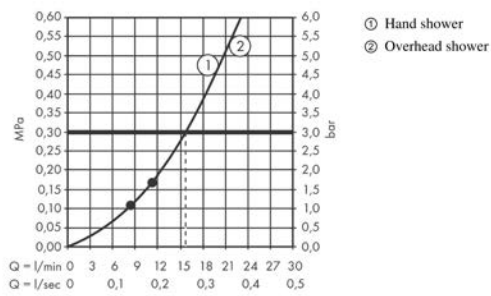

Croma E

Showerpipe 280 1jet with thermostat

Surfaces: **Chrome** Article Number: **27630000**

Description

product features

- consists of: overhead shower, hand shower, shower thermostat, shower hose, slider, shower bar
- overhead shower Croma E 280 1jet
- shower head size overhead shower: 280 x 170 mm
- spray type overhead shower: RainAir
- ball-joint: overhead shower angle adjustable
- fully chrome-plated spray disc
- spray type hand shower: Massage spray, IntenseRain, SoftRain
- maximum flow rate at 3 bar: 15 l/min
- flow rate of hand shower at 3 bar: 7,8 l/min
- minimum flow pressure: 1,7 bar
- min. operating pressure: 1,7 bar
- max. operating pressure: 10 bar
- pipe can be shortened in height
- shower bar diameter: 22 mm
- height-adjustable slider with locking push-button slider
- shower arm length overhead shower: 340 mm
- swivel shower arm
- CoolContact thermostat: Prevents the housing from heating up, making showering even safer
- thermostat Ecostat E
- safety lock at 40°C
- adjustable hot water limitation
- suitable for continuous flow water heaters
- mounting type: exposed installation
- connection thread G ½
- centre distance 150 ± 12 mm
- intrinsically safe against backflow
- installation: wall-mounted
- amount of outlet: 2 functions

Technology

Design awards

Croma E
Showerpipe 280 1jet with thermostat
 Surfaces: **Chrome** Article Number: **27630000**

Product image

Scale drawing

Flowchart

Croma E
Showerpipe 280 1jet with thermostat
 Surfaces: **Chrome** Article Number: **27630000**