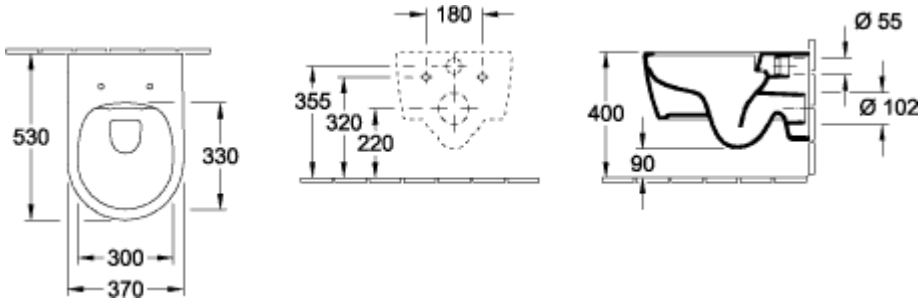

TECHNICAL DRAWINGS

5656RS01