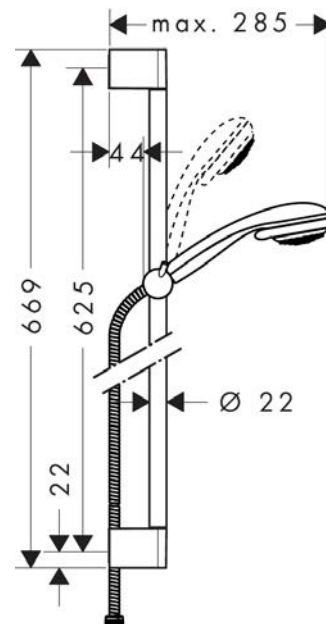

Crometta 85**Shower set Multi with shower bar 65 cm**Surfaces: **Chrome** Article Number: **27767000****Description****product features**

- consists of: hand shower, shower bar, shower hose, slider
- shower head size: 85 mm
- spray type: normal spray, Massage spray, MonoRain
- spray type adjustment by turning spray disc
- 90° position adjustable hand shower holder, pivots left and right, up and down
- maximum flow rate at 3 bar: 16 l/min
- minimum flow pressure: 1 bar
- without pivot joints
- wall mounting: screw fastening
- wall supports of plastic
- shower bar diameter: 22 mm
- profile stand pipe: round

Technology**Product image****Scale drawing**

Crometta 85

Shower set Multi with shower bar 65 cm

Surfaces: **Chrome** Article Number: **27767000**

Flowchart

The consumption was measured in combination with the appropriate fittings (thermostat/mixer/ in-wall valve) to reflect actual application in practice.

Crometta 85
Shower set Multi with shower bar 65 cm
 Surfaces: **Chrome** Article Number: **27767000**

Installation examples

Crometta 85
Shower set Multi with shower bar 65 cm
 Surfaces: **Chrome** Article Number: **27767000**

Exploded Drawing

Year of production: >06/08

Crometta 85**Shower set Multi with shower bar 65 cm**Surfaces: **Chrome** Article Number: **27767000****Spare part list**

Year of production: >06/08

| Pos. | Description | Article Number | Price | PU |
|------|-------------------------------|----------------|---------|----|
| 1 | cover | 95217000 | € 11,31 | 1 |
| 2 | tile-matching-disk 7 mm | 97450000 | - | 1 |
| 3 | mounting set | 96179000 | € 11,31 | 1 |
| 4 | wall support | 95218000 | € 8,45 | 1 |
| 5 | shower hose Metaflex'C 1,60 m | 28266000 | - | 1 |
| 6 | support, assy | 95160000 | € 57,12 | 1 |
| 7 | clip for Casetta, Ø 22 mm | 96189000 | € 5,24 | 1 |
| 8 | shelf Casetta | 28678000 | - | 1 |
| 9 | filter insert | 97708000 | € 5,24 | 1 |
| 10 | handshower | 28563000 | - | 1 |