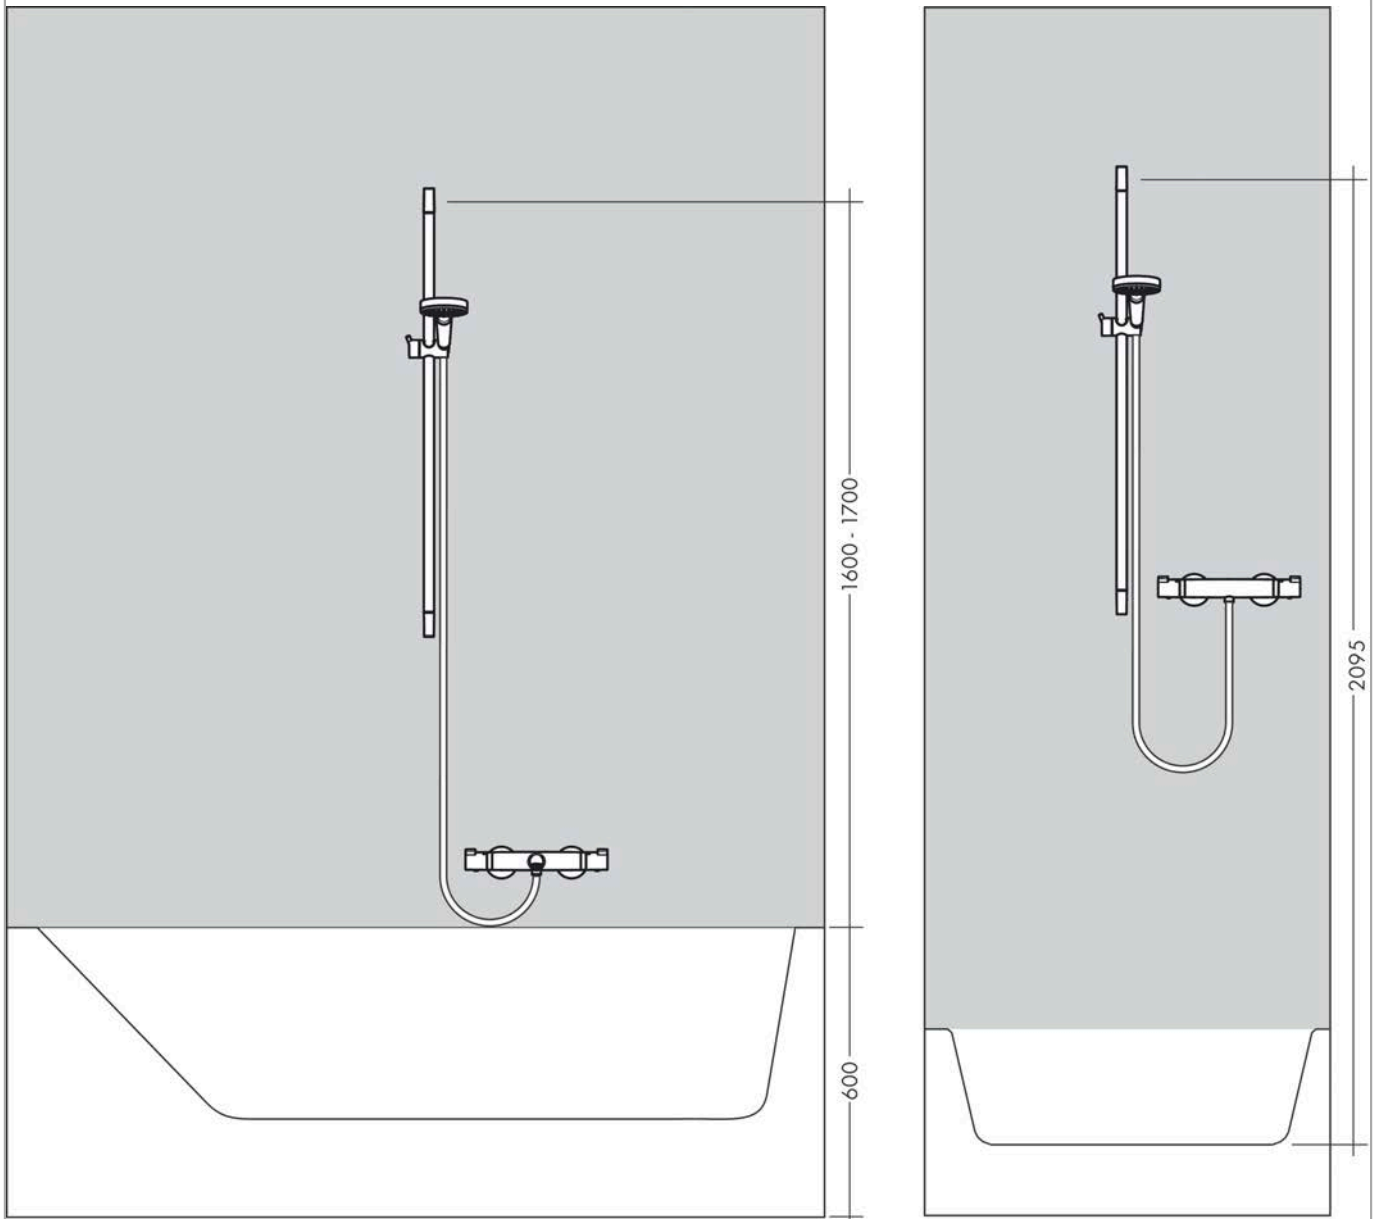

Crometta 85**Shower set Multi with shower bar 65 cm**Surfaces: **Chrome** Article Number: **27767000****Description****product features**

- consists of: hand shower, shower bar, shower hose, slider
- shower head size: 85 mm
- spray type: normal spray, Massage spray, MonoRain
- spray type adjustment by turning spray disc
- 90° position adjustable hand shower holder, pivots left and right, up and down
- maximum flow rate at 3 bar: 16 l/min
- minimum flow pressure: 1 bar
- without pivot joints
- wall mounting: screw fastening
- wall supports of plastic
- shower bar diameter: 22 mm
- profile stand pipe: round

Technology**Product image****Scale drawing**

Crometta 85

Shower set Multi with shower bar 65 cm

Surfaces: **Chrome** Article Number: **27767000**

Flowchart

The consumption was measured in combination with the appropriate fittings (thermostat/mixer/ in-wall valve) to reflect actual application in practice.

Crometta 85
Shower set Multi with shower bar 65 cm
 Surfaces: **Chrome** Article Number: **27767000**

Installation examples

Crometta 85
Shower set Multi with shower bar 65 cm
 Surfaces: **Chrome** Article Number: **27767000**

Exploded Drawing

Year of production: >06/08

Crometta 85**Shower set Multi with shower bar 65 cm**Surfaces: **Chrome** Article Number: **27767000****Spare part list**

Year of production: >06/08

| Pos. | Description | Article Number | Price | PU |
|------|-------------------------------|----------------|---------|----|
| 1 | cover | 95217000 | € 11,31 | 1 |
| 2 | tile-matching-disk 7 mm | 97450000 | - | 1 |
| 3 | mounting set | 96179000 | € 11,31 | 1 |
| 4 | wall support | 95218000 | € 8,45 | 1 |
| 5 | shower hose Metaflex'C 1,60 m | 28266000 | - | 1 |
| 6 | support, assy | 95160000 | € 57,12 | 1 |
| 7 | clip for Casetta, Ø 22 mm | 96189000 | € 5,24 | 1 |
| 8 | shelf Casetta | 28678000 | - | 1 |
| 9 | filter insert | 97708000 | € 5,24 | 1 |
| 10 | handshower | 28563000 | - | 1 |