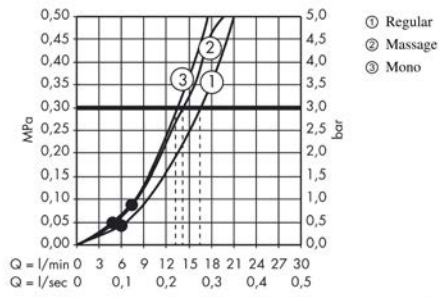

Crometta 85**Shower set Multi with shower bar 65 cm**Surfaces: **Chrome** Article Number: **27767000****Description****product features**

- consists of: hand shower, shower bar, shower hose, slider
- shower head size: 85 mm
- spray type: normal spray, Massage spray, MonoRain
- spray type adjustment by turning spray disc
- 90° position adjustable hand shower holder, pivots left and right, up and down
- maximum flow rate at 3 bar: 16 l/min
- minimum flow pressure: 1 bar
- without pivot joints
- wall mounting: screw fastening
- wall supports of plastic
- shower bar diameter: 22 mm
- profile stand pipe: round

Technology**Product image****Scale drawing**

Crometta 85

Shower set Multi with shower bar 65 cm

Surfaces: **Chrome** Article Number: **27767000**

Flowchart

The consumption was measured in combination with the appropriate fittings (thermostat/mixer/ in-wall valve) to reflect actual application in practice.

Crometta 85
Shower set Multi with shower bar 65 cm
 Surfaces: **Chrome** Article Number: **27767000**

Installation examples

Crometta 85
Shower set Multi with shower bar 65 cm
 Surfaces: **Chrome** Article Number: **27767000**