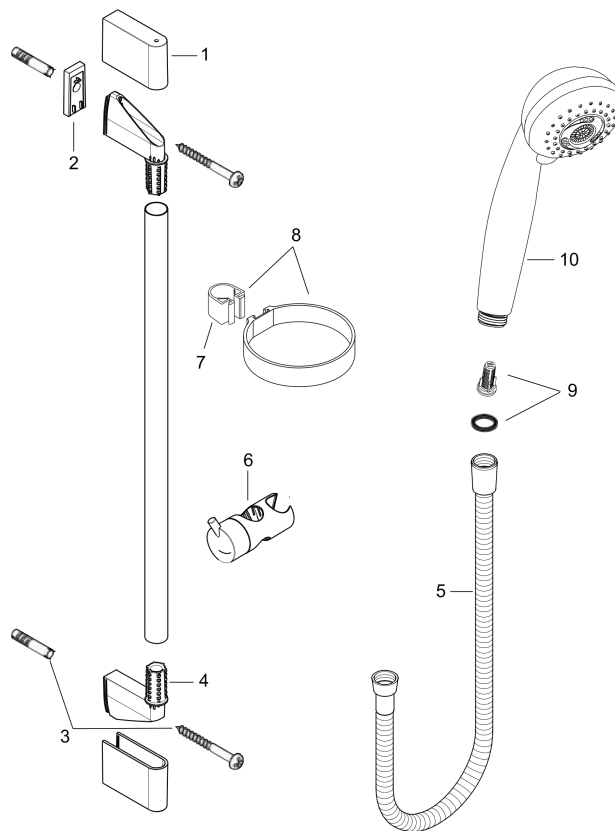

Crometta 85**Shower set Multi with shower bar 65 cm**Surfaces: **Chrome** Article Number: **27767000****Description****product features**

- consists of: hand shower, shower bar, shower hose, slider
- shower head size: 85 mm
- spray type: normal spray, Massage spray, MonoRain
- spray type adjustment by turning spray disc
- 90° position adjustable hand shower holder, pivots left and right, up and down
- maximum flow rate at 3 bar: 16 l/min
- minimum flow pressure: 1 bar
- without pivot joints
- wall mounting: screw fastening
- wall supports of plastic
- shower bar diameter: 22 mm
- profile stand pipe: round

Technology**Product image****Scale drawing**

Crometta 85

Shower set Multi with shower bar 65 cm

Surfaces: **Chrome** Article Number: **27767000**

Flowchart

The consumption was measured in combination with the appropriate fittings (thermostat/mixer/ in-wall valve) to reflect actual application in practice.

Crometta 85
Shower set Multi with shower bar 65 cm
 Surfaces: **Chrome** Article Number: **27767000**

Installation examples

Crometta 85
Shower set Multi with shower bar 65 cm
 Surfaces: **Chrome** Article Number: **27767000**

Exploded Drawing

Year of production: >06/08

Crometta 85**Shower set Multi with shower bar 65 cm**Surfaces: **Chrome** Article Number: **27767000****Spare part list**

Year of production: >06/08

| Pos. | Description | Article Number | Price | PU |
|------|-------------------------------|----------------|---------|----|
| 1 | cover | 95217000 | € 11,31 | 1 |
| 2 | tile-matching-disk 7 mm | 97450000 | - | 1 |
| 3 | mounting set | 96179000 | € 11,31 | 1 |
| 4 | wall support | 95218000 | € 8,45 | 1 |
| 5 | shower hose Metaflex'C 1,60 m | 28266000 | - | 1 |
| 6 | support, assy | 95160000 | € 57,12 | 1 |
| 7 | clip for Casetta, Ø 22 mm | 96189000 | € 5,24 | 1 |
| 8 | shelf Casetta | 28678000 | - | 1 |
| 9 | filter insert | 97708000 | € 5,24 | 1 |
| 10 | handshower | 28563000 | - | 1 |