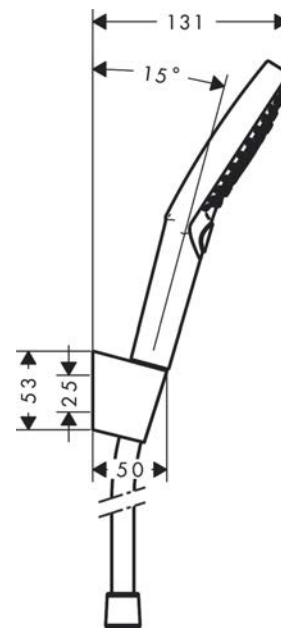

Raindance Select S

Shower holder set 120 3jet PowderRain with shower hose 160 cm

Surfaces: **Chrome** Article Number: **27668000**

Description

product features

- consists of: hand shower, shower holder, shower hose
- shower head size: 125 mm
- integrated support function
- spray type: PowderRain, Rain, Whirl
- convenient diversion via Select button
- maximum flow rate at 3 bar: 11 l/min
- minimum flow pressure: 1 bar
- pivot connector prevent hose from tangling
- Shower holder of plastic
- wall mounting: screw fastening
- rinseable screen seal

Technology

Product image

Scale drawing

Flowchart

- ① WhirlAir
- ② PowderRain
- ③ Rain

The consumption was measured in combination with the appropriate fittings (thermostat/mixer/ in-wall valve) to reflect actual application in practice.

Raindance Select S
Shower holder set 120 3jet PowderRain with shower hose 160 cm
 Surfaces: **Chrome** Article Number: **27668000**

Exploded Drawing

Year of production: >04/18

Raindance Select S

Shower holder set 120 3jet PowderRain with shower hose 160 cm

Surfaces: **Chrome** Article Number: **27668000**

Spare part list

Year of production: >04/18

Pos.	Description	Article Number	Price	PU
1	shower holder	28331000	-	1
2	guide	98918000	€ 3,21	1
3	handshower	26014000	-	1
4	filter	92672000	€ 5,24	1
5	seal	98058000	€ 3,21	1
6	shower hose Isiflex'B 1,60 m	28276000	-	1