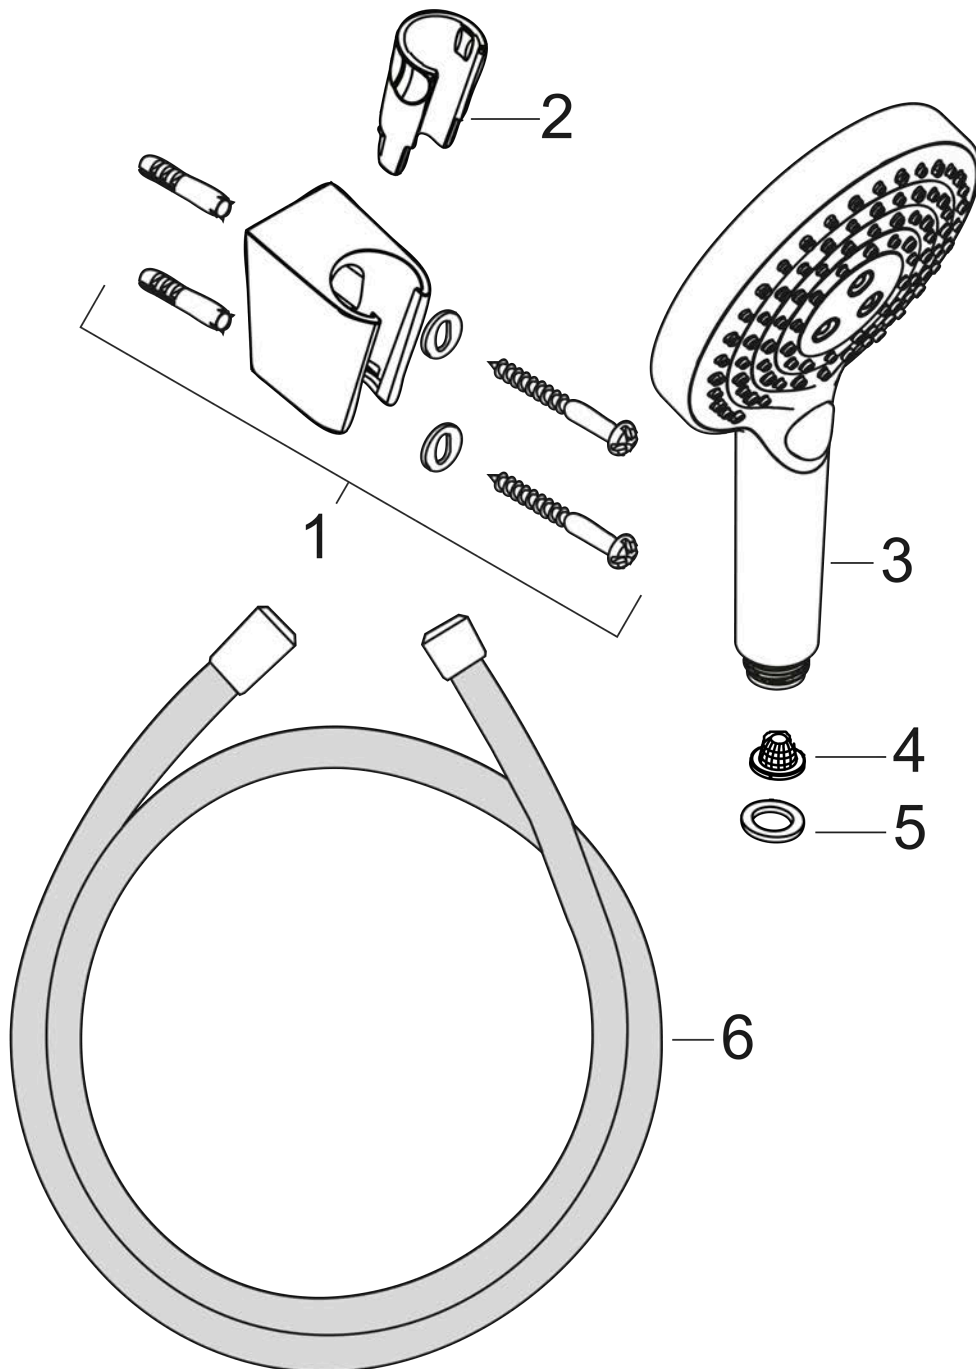

Raindance Select S

Shower holder set 120 3jet PowderRain with shower hose 160 cm

Surfaces: **Chrome** Article Number: **27668000**

Description

product features

- consists of: hand shower, shower holder, shower hose
- shower head size: 125 mm
- integrated support function
- spray type: PowderRain, Rain, Whirl
- convenient diversion via Select button
- maximum flow rate at 3 bar: 11 l/min
- minimum flow pressure: 1 bar
- pivot connector prevent hose from tangling
- Shower holder of plastic
- wall mounting: screw fastening
- rinseable screen seal

Technology

Product image

Scale drawing

Flowchart

- ① WhirlAir
- ② PowderRain
- ③ Rain

The consumption was measured in combination with the appropriate fittings (thermostat/mixer/ in-wall valve) to reflect actual application in practice.

Raindance Select S
Shower holder set 120 3jet PowderRain with shower hose 160 cm
 Surfaces: **Chrome** Article Number: **27668000**

Exploded Drawing

Year of production: >04/18

Raindance Select S

Shower holder set 120 3jet PowderRain with shower hose 160 cm

Surfaces: **Chrome** Article Number: **27668000**

Spare part list

Year of production: >04/18

Pos.	Description	Article Number	Price	PU
1	shower holder	28331000	-	1
2	guide	98918000	€ 3,21	1
3	handshower	26014000	-	1
4	filter	92672000	€ 5,24	1
5	seal	98058000	€ 3,21	1
6	shower hose Isiflex'B 1,60 m	28276000	-	1