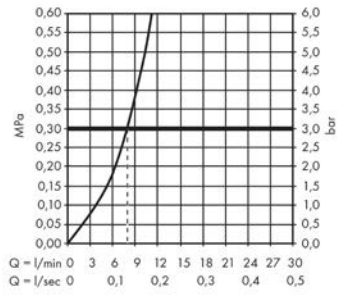

### Scale drawing

**Metris Select M71**

**Single lever kitchen mixer 320, pull-out spout, 1jet**

Surfaces: **Chrome** Article Number: **14884000**

**Flowchart**

**Metris Select M71**  
**Single lever kitchen mixer 320, pull-out spout, 1jet**  
 Surfaces: **Chrome** Article Number: **14884000**