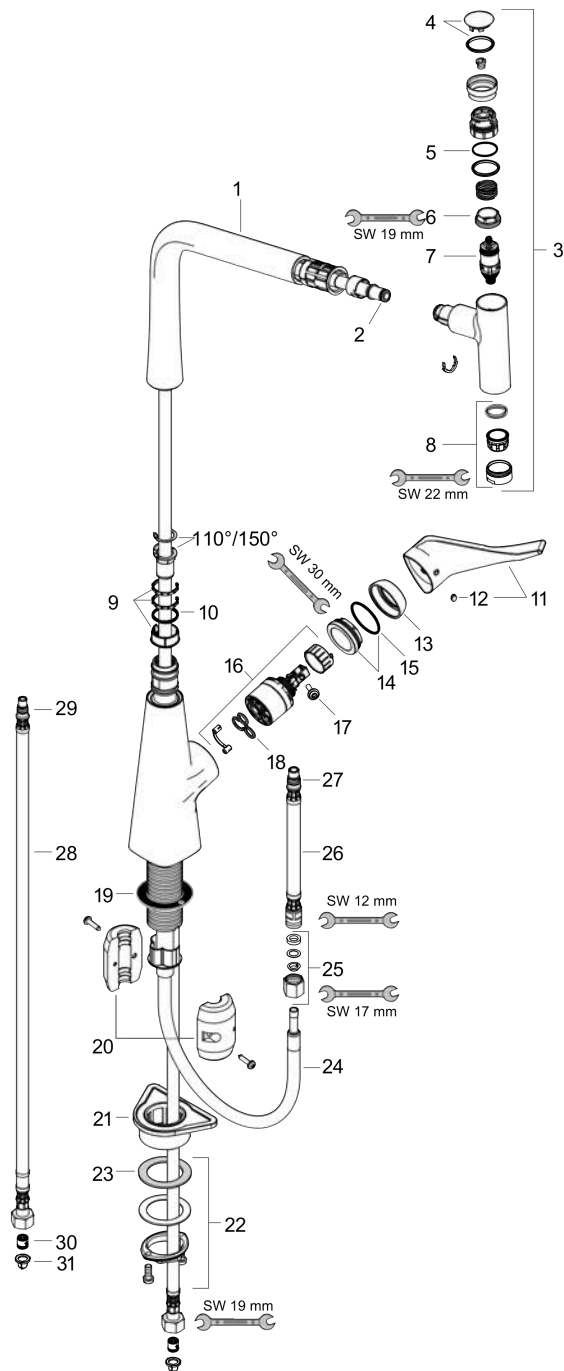

### Scale drawing

**Metris Select M71**

**Single lever kitchen mixer 320, pull-out spout, 1jet**

Surfaces: **Chrome** Article Number: **14884000**

**Flowchart**

**Metris Select M71**  
**Single lever kitchen mixer 320, pull-out spout, 1jet**  
 Surfaces: **Chrome** Article Number: **14884000**

Exploded Drawing

Year of production: >05/19

### Spare part list

Year of production: >05/19

Pos.	Description	Article Number	Price	PU
1	spout cpl.	92736000	€ 124,95	1
2	O-ring 8x2	98112000	€ 3,21	1
3	handspray	92737000	€ 329,87	1
4	cover	92566000	€ 13,92	1
5	O-Ring 14x1,5	98201000	€ 3,21	1
6	nut	92567000	€ 18,33	1
7	shut off unit	98463000	€ 44,63	1
8	aerator laminar M24x1 (15 l/min)	92517000	€ 18,33	1
9	set of lever collars	98365000	€ 8,45	1
10	O-ring 21x2,5	98211000	€ 3,21	1
11	handle	98455000	€ 57,12	1
12	screw cover	96338000	€ 3,21	1
13	flange	95498000	€ 8,45	1
14	nut	97209000	€ 13,92	1
15	O-Ring 32x2	98193000	€ 3,21	1
16	cartridge, assy	92730000	€ 57,12	1
17	locking screw for handle	95140000	€ 5,24	1
18	seal	95008000	€ 8,45	1
19	seal	92582000	€ 3,21	1
20	weight	92500000	€ 35,94	1
21	support	97523000	€ 5,24	1
22	fixing set (Ø 34)	95049000	€ 13,92	1
23	lever collar	97548000	€ 3,21	1
24	hose 1,50 m	92569000	€ 70,57	1
25	squeezing connection	96099000	€ 8,45	1
26	connection hose 600 mm M10x1	92568000	€ 57,12	1
27	O-ring 8x1,75	97827000	€ 3,21	1
28	connection hose 900 mm M8x0,75 G3/8	95372000	€ 28,20	1
29	O-ring 7x1,5	98422000	€ 3,21	1
30	non return valve DW 10	96456000	€ 8,45	1
31	filter packing	95291000	€ 11,31	1