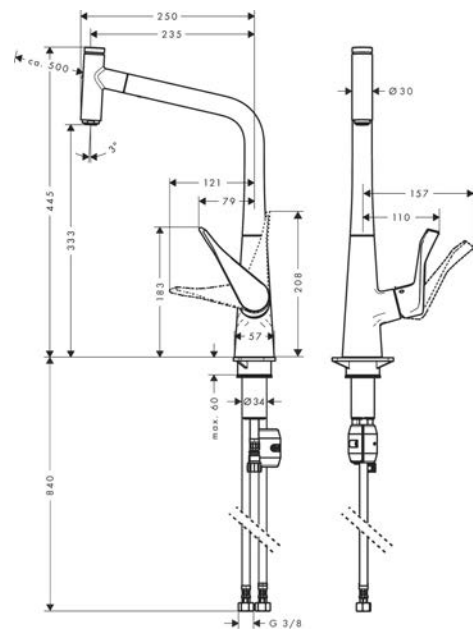

Scale drawing