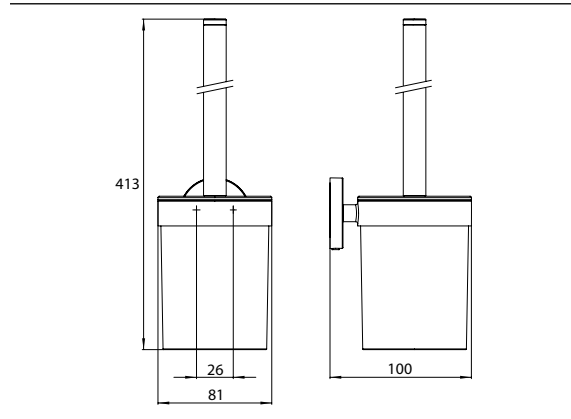

## Toilet brush set black

Art.No.4315 133 00

Bowl of plastic, white, wall mounted