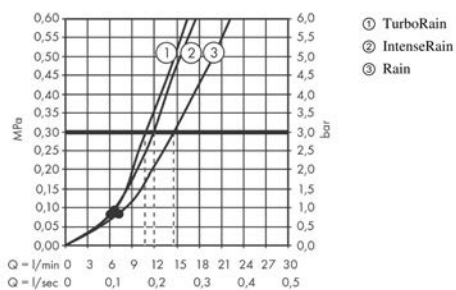

Croma Select E

Shower holder set Vario with shower hose 125 cm

Surfaces: **White/Chrome** Article Number: **26425400**

Description

product features

- consists of: hand shower, shower holder, shower hose
- shower head size: 110 mm
- integrated support function
- spray type: Rain, IntenseRain, TurboRain
- convenient diversion via Select button
- maximum flow rate at 3 bar: 15 l/min
- minimum flow pressure: 1 bar
- pivot connector prevent hose from tangling
- shower hose with conical nut on both ends
- Shower holder of plastic
- wall mounting: screw fastening
- rinseable screen seal

Technology

Product image

Scale drawing

Flowchart

The consumption was measured in combination with the appropriate fittings (thermostat/mixer/ in-wall valve) to reflect actual application in practice.

Croma Select E
Shower holder set Vario with shower hose 125 cm
 Surfaces: **White/Chrome** Article Number: **26425400**