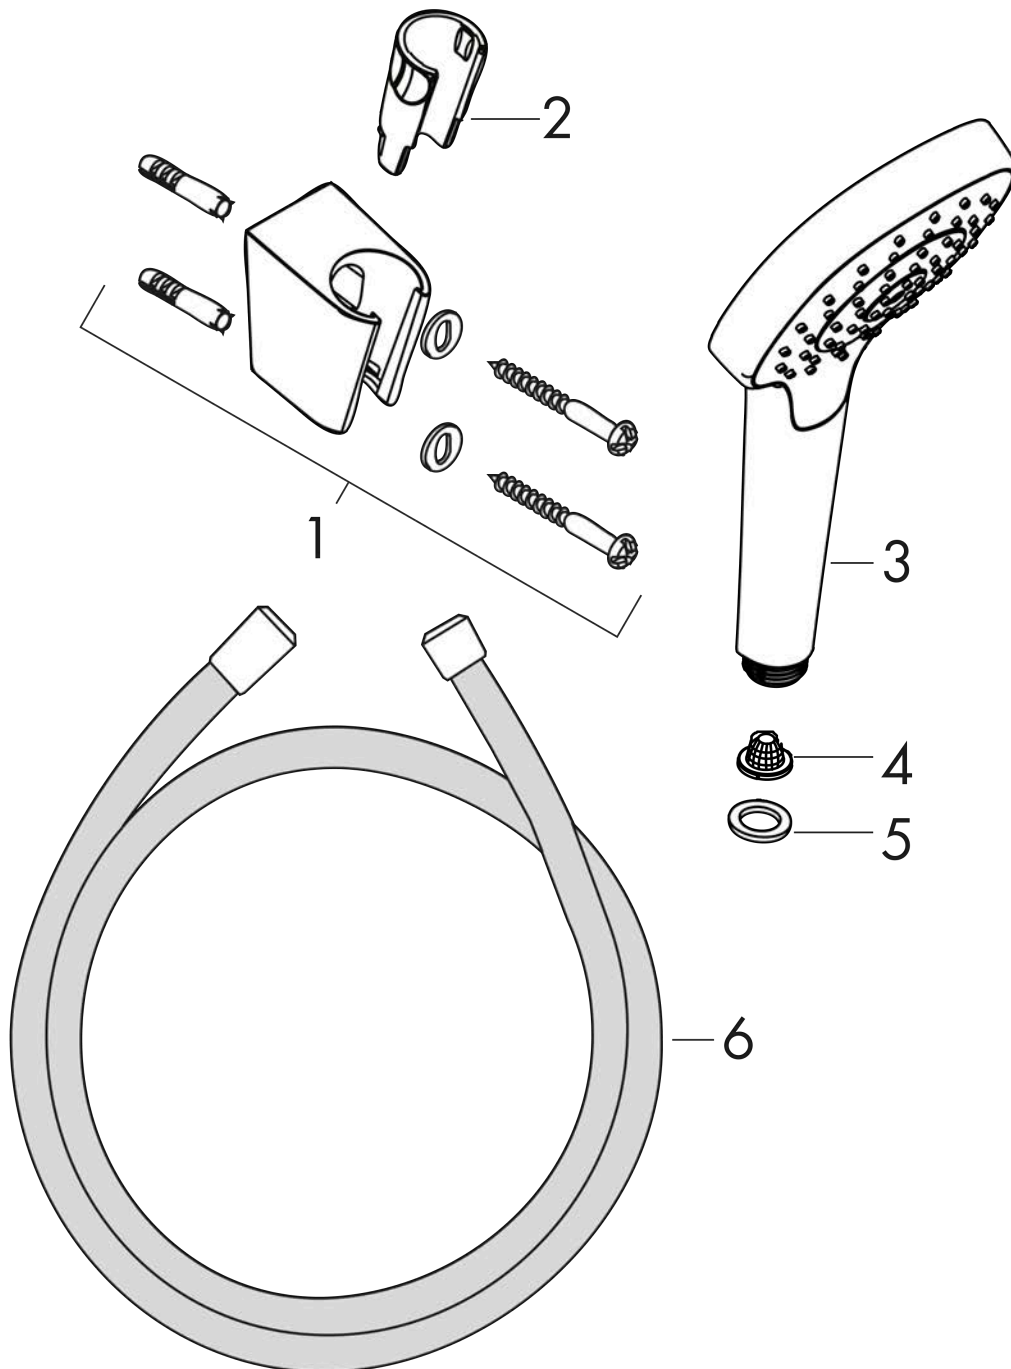

Croma Select E

Shower holder set Vario with shower hose 125 cm

Surfaces: **White/Chrome** Article Number: **26425400**

Description

product features

- consists of: hand shower, shower holder, shower hose
- shower head size: 110 mm
- integrated support function
- spray type: Rain, IntenseRain, TurboRain
- convenient diversion via Select button
- maximum flow rate at 3 bar: 15 l/min
- minimum flow pressure: 1 bar
- pivot connector prevent hose from tangling
- shower hose with conical nut on both ends
- Shower holder of plastic
- wall mounting: screw fastening
- rinseable screen seal

Technology

Product image

Scale drawing

Flowchart

The consumption was measured in combination with the appropriate fittings (thermostat/mixer/ in-wall valve) to reflect actual application in practice.

Croma Select E
Shower holder set Vario with shower hose 125 cm
 Surfaces: **White/Chrome** Article Number: **26425400**

Exploded Drawing

Year of production: >10/15

Croma Select E
Shower holder set Vario with shower hose 125 cm
 Surfaces: **White/Chrome** Article Number: **26425400**

Spare part list

Year of production: >10/15

Pos.	Description	Article Number	Price	PU
1	shower holder	28331000	-	1
2	guide	98918000	€ 3,21	1
3	handshower	26812400	-	1
4	filter insert	92421000	€ 13,92	1
5	seal	98058000	€ 3,21	1
6	shower hose Isiflex'B 1,25 m	28272000	-	1