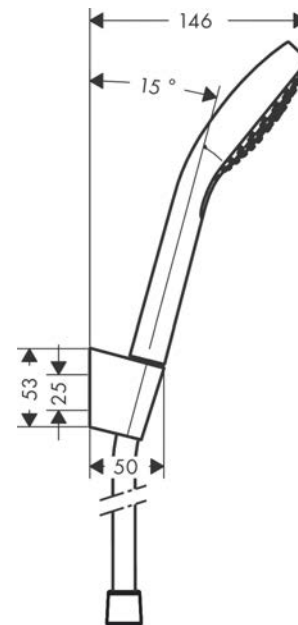

Croma Select E

Shower holder set Vario with shower hose 125 cm

Surfaces: **White/Chrome** Article Number: **26425400**

Description

product features

- consists of: hand shower, shower holder, shower hose
- shower head size: 110 mm
- integrated support function
- spray type: Rain, IntenseRain, TurboRain
- convenient diversion via Select button
- maximum flow rate at 3 bar: 15 l/min
- minimum flow pressure: 1 bar
- pivot connector prevent hose from tangling
- shower hose with conical nut on both ends
- Shower holder of plastic
- wall mounting: screw fastening
- rinseable screen seal

Technology

Product image

Scale drawing

Flowchart

The consumption was measured in combination with the appropriate fittings (thermostat/mixer/ in-wall valve) to reflect actual application in practice.

Croma Select E
Shower holder set Vario with shower hose 125 cm
 Surfaces: **White/Chrome** Article Number: **26425400**

Exploded Drawing

Year of production: >10/15

Croma Select E
Shower holder set Vario with shower hose 125 cm
 Surfaces: **White/Chrome** Article Number: **26425400**

Spare part list

Year of production: >10/15

Pos.	Description	Article Number	Price	PU
1	shower holder	28331000	-	1
2	guide	98918000	€ 3,21	1
3	handshower	26812400	-	1
4	filter insert	92421000	€ 13,92	1
5	seal	98058000	€ 3,21	1
6	shower hose Isiflex'B 1,25 m	28272000	-	1