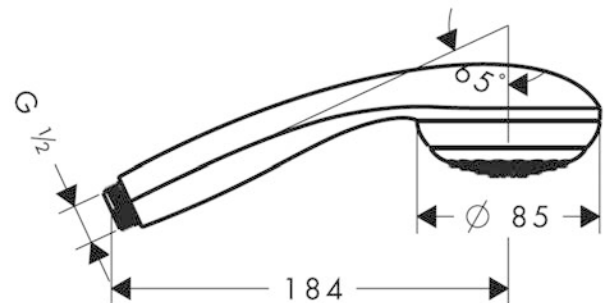

Crometta 85
Hand shower Mono Green 6 l/min
 Surfaces: **Chrome** Article Number: **28561000**

Description

product features

- shower head size: 85 mm
- spray type: normal spray
- grey spray disc
- maximum flow rate at 3 bar: 6 l/min
- minimum flow pressure: 1 bar
- with internal water conduction
- rinseable screen seal
- connection thread G 1/2
- connection dimension: DN15
- suitable for continuous flow water heaters

Technology

Product image

Scale drawing

Flowchart

The consumption was measured in combination with the appropriate fittings (thermostat/mixer/ in-wall valve) to reflect actual application in practice.

Crometta 85
Hand shower Mono Green 6 l/min
Surfaces: **Chrome** Article Number: **28561000**

Exploded Drawing

Year of production: >02/08

Crometta 85
Hand shower Mono Green 6 l/min
 Surfaces: **Chrome** Article Number: **28561000**

Spare part list

Year of production: >02/08

Pos.	Description	Article Number	Price	PU
1	filter packing	94246000	€ 3,21	1