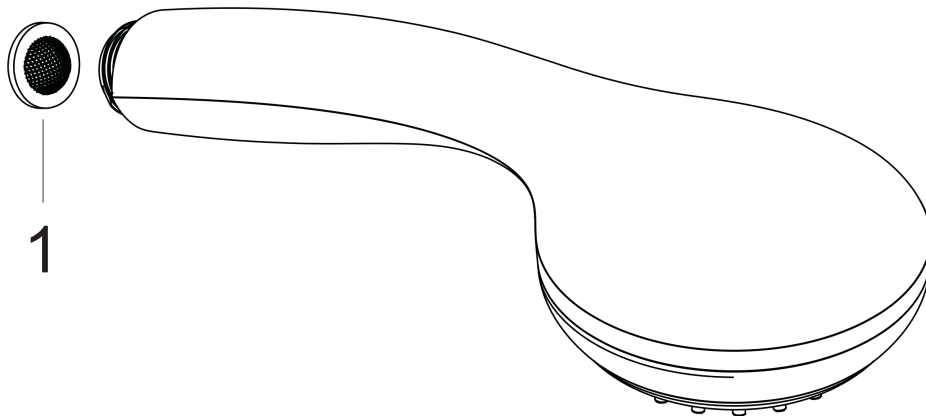

Crometta 85
Hand shower Mono Green 6 l/min
 Surfaces: **Chrome** Article Number: **28561000**

Description

product features

- shower head size: 85 mm
- spray type: normal spray
- grey spray disc
- maximum flow rate at 3 bar: 6 l/min
- minimum flow pressure: 1 bar
- with internal water conduction
- rinseable screen seal
- connection thread G 1/2
- connection dimension: DN15
- suitable for continuous flow water heaters

Technology

Product image

Scale drawing

Flowchart

The consumption was measured in combination with the appropriate fittings (thermostat/mixer/ in-wall valve) to reflect actual application in practice.

Crometta 85
Hand shower Mono Green 6 l/min
Surfaces: **Chrome** Article Number: **28561000**

Exploded Drawing

Year of production: >02/08

Crometta 85
Hand shower Mono Green 6 l/min
 Surfaces: **Chrome** Article Number: **28561000**

Spare part list

Year of production: >02/08

Pos.	Description	Article Number	Price	PU
1	filter packing	94246000	€ 3,21	1