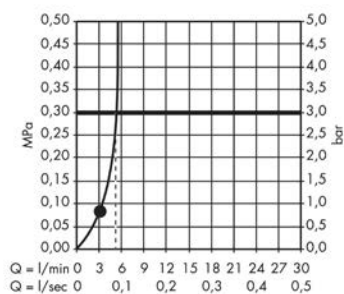

Crometta 85
Hand shower Mono Green 6 l/min
 Surfaces: **Chrome** Article Number: **28561000**

Description

product features

- shower head size: 85 mm
- spray type: normal spray
- grey spray disc
- maximum flow rate at 3 bar: 6 l/min
- minimum flow pressure: 1 bar
- with internal water conduction
- rinseable screen seal
- connection thread G 1/2
- connection dimension: DN15
- suitable for continuous flow water heaters

Technology

Product image

Scale drawing

Flowchart

The consumption was measured in combination with the appropriate fittings (thermostat/mixer/ in-wall valve) to reflect actual application in practice.

Crometta 85
Hand shower Mono Green 6 l/min
Surfaces: **Chrome** Article Number: **28561000**

Exploded Drawing

Year of production: >02/08

Crometta 85
Hand shower Mono Green 6 l/min
 Surfaces: **Chrome** Article Number: **28561000**

Spare part list

Year of production: >02/08

Pos.	Description	Article Number	Price	PU
1	filter packing	94246000	€ 3,21	1