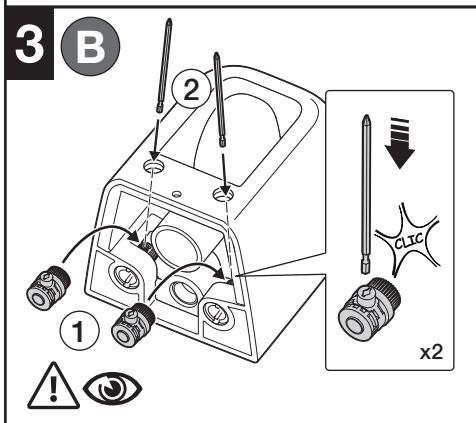

HIDDEN FIXATION WC

A

B

	L	Ref.
A	208 mm 143 mm	AV0027200R AV0030800R
B	208 mm 143 mm	AV0034800R AV0034900R

HIDDEN FIXATION BIDET

L	Ref.
208 mm	AV0027200R
143 mm	AV0030800R

L	Ref.
208 mm	AV0034800R
143 mm	AV0034900R