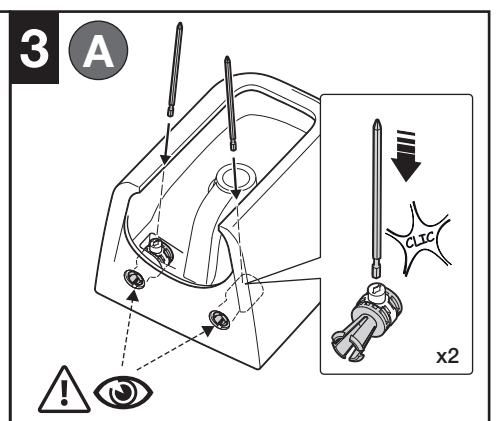

Roca Sanitario, S.A.
Avda. Diagonal, 513
08029 Barcelona
SPAIN
www.roca.com

902
304
848
LÍNEA DE
ATENCIÓN AL
CONSUMIDOR
ESPAÑA

902
400
423
SERVICIO
TÉCNICO
ESPAÑA

product.support.rs@roca.net
soporte.producto.rs@roca.net

A392501480c