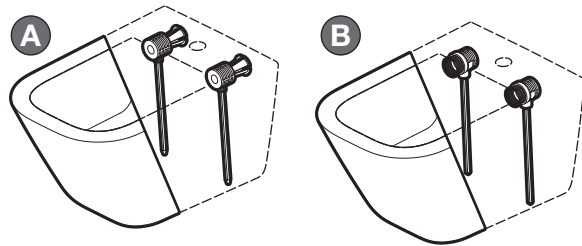

HIDDEN FIXATION WC

A

B

	L	Ref.
A	208 mm 143 mm	AV0027200R AV0030800R
B	208 mm 143 mm	AV0034800R AV0034900R

HIDDEN FIXATION BIDET

L	Ref.
208 mm	AV0027200R
143 mm	AV0030800R

L	Ref.
208 mm	AV0034800R
143 mm	AV0034900R