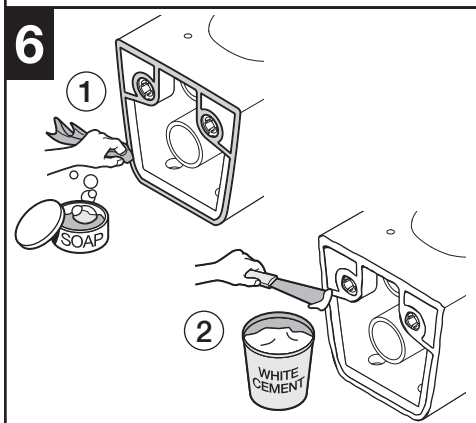

HIDDEN FIXATION WC

A

B

	L	Ref.
A	208 mm 143 mm	AV0027200R AV0030800R
B	208 mm 143 mm	AV0034800R AV0034900R

HIDDEN FIXATION BIDET

L	Ref.
208 mm	AV0027200R
143 mm	AV0030800R

L	Ref.
208 mm	AV0034800R
143 mm	AV0034900R