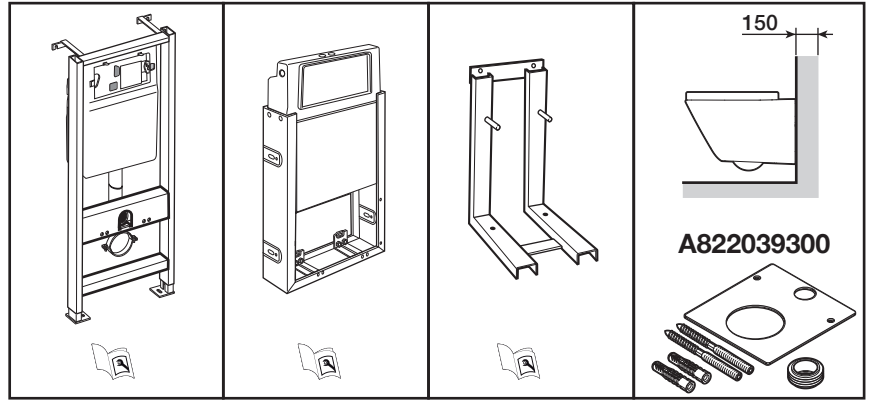

HIDDEN FIXATION WC

A

B

	L	Ref.
A	208 mm 143 mm	AV0027200R AV0030800R
B	208 mm 143 mm	AV0034800R AV0034900R

HIDDEN FIXATION BIDET

L	Ref.
208 mm	AV0027200R
143 mm	AV0030800R

L	Ref.
208 mm	AV0034800R
143 mm	AV0034900R