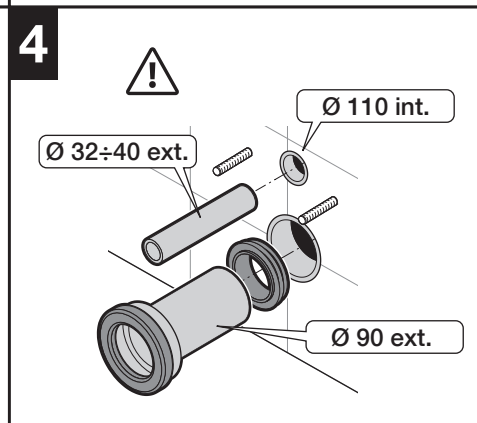

HIDDEN FIXATION WC

A

B

	L	Ref.
A	208 mm 143 mm	AV0027200R AV0030800R
B	208 mm 143 mm	AV0034800R AV0034900R

HIDDEN FIXATION BIDET

L	Ref.
208 mm	AV0027200R
143 mm	AV0030800R

L	Ref.
208 mm	AV0034800R
143 mm	AV0034900R