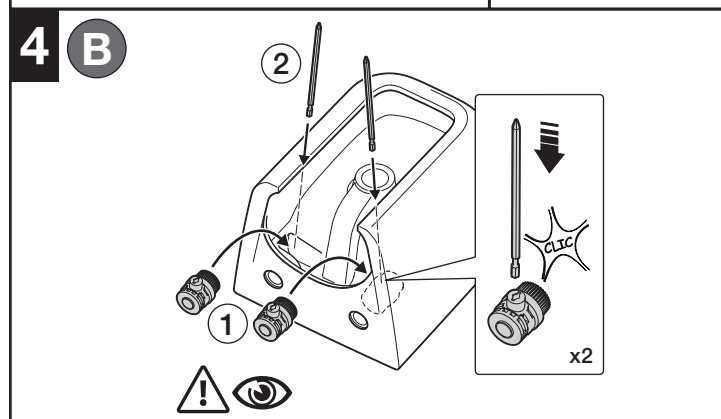

Roca Sanitario, S.A.
Avda. Diagonal, 513
08029 Barcelona
SPAIN
www.roca.com

902
304
848
LÍNEA DE
ATENCIÓN AL
CONSUMIDOR
ESPAÑA

902
400
423
SERVICIO
TÉCNICO
ESPAÑA

product.support.rs@roca.net
soporte.producto.rs@roca.net

A392501480c