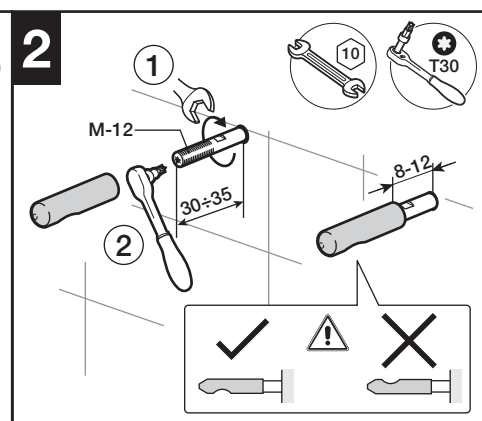

Roca Sanitario, S.A.
Avda. Diagonal, 513
08029 Barcelona
SPAIN
www.roca.com

902
304
848
LÍNEA DE
ATENCIÓN AL
CONSUMIDOR
ESPAÑA

902
400
423
SERVICIO
TÉCNICO
ESPAÑA

product.support.rs@roca.net
soporte.producto.rs@roca.net

A392501480c