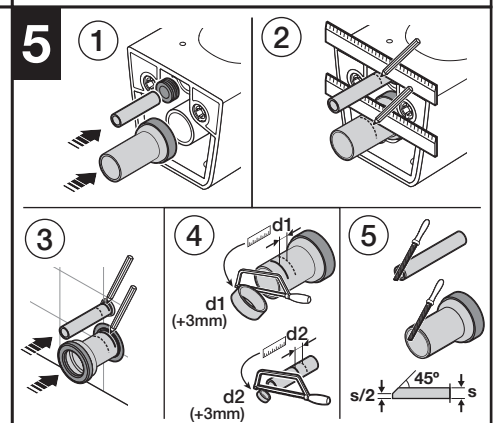

HIDDEN FIXATION WC

A

B

	L	Ref.
A	208 mm 143 mm	AV0027200R AV0030800R
B	208 mm 143 mm	AV0034800R AV0034900R

HIDDEN FIXATION BIDET

L	Ref.
208 mm	AV0027200R
143 mm	AV0030800R

L	Ref.
208 mm	AV0034800R
143 mm	AV0034900R