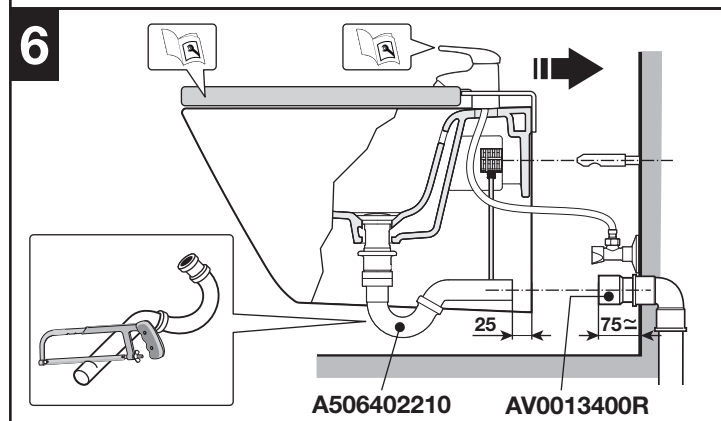

Roca Sanitario, S.A.
Avda. Diagonal, 513
08029 Barcelona
SPAIN
www.roca.com

902
304
848
LÍNEA DE
ATENCIÓN AL
CONSUMIDOR
ESPAÑA

902
400
423
SERVICIO
TÉCNICO
ESPAÑA

product.support.rs@roca.net
soporte.producto.rs@roca.net

A392501480c