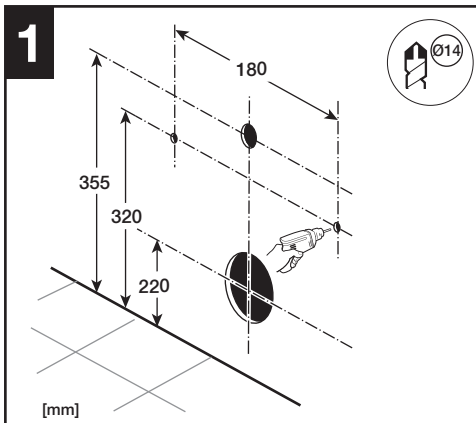

HIDDEN FIXATION WC

A

B

	L	Ref.
A	208 mm 143 mm	AV0027200R AV0030800R
B	208 mm 143 mm	AV0034800R AV0034900R

HIDDEN FIXATION BIDET

L	Ref.
208 mm	AV0027200R
143 mm	AV0030800R

L	Ref.
208 mm	AV0034800R
143 mm	AV0034900R