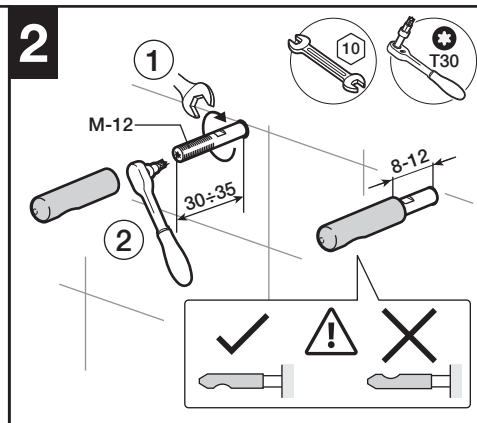

HIDDEN FIXATION WC

A

B

	L	Ref.
A	208 mm 143 mm	AV0027200R AV0030800R
B	208 mm 143 mm	AV0034800R AV0034900R

HIDDEN FIXATION BIDET

L	Ref.
208 mm	AV0027200R
143 mm	AV0030800R

L	Ref.
208 mm	AV0034800R
143 mm	AV0034900R