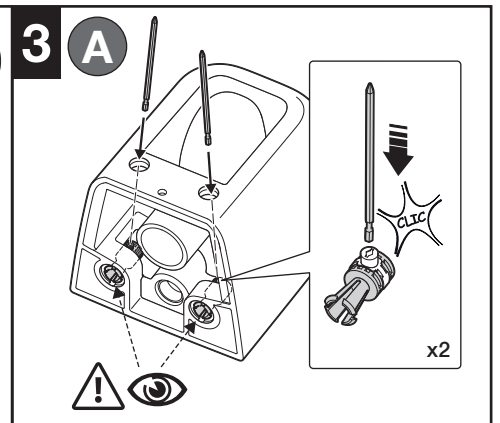

HIDDEN FIXATION WC

A

B

	L	Ref.
A	208 mm 143 mm	AV0027200R AV0030800R
B	208 mm 143 mm	AV0034800R AV0034900R

HIDDEN FIXATION BIDET

L	Ref.
208 mm	AV0027200R
143 mm	AV0030800R

L	Ref.
208 mm	AV0034800R
143 mm	AV0034900R