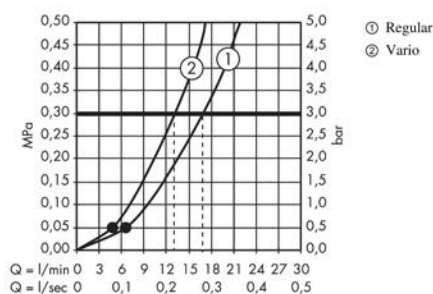

Flowchart

The consumption was measured in combination with the appropriate fittings (thermostat/mixer/in-wall valve) to reflect actual application in practice.