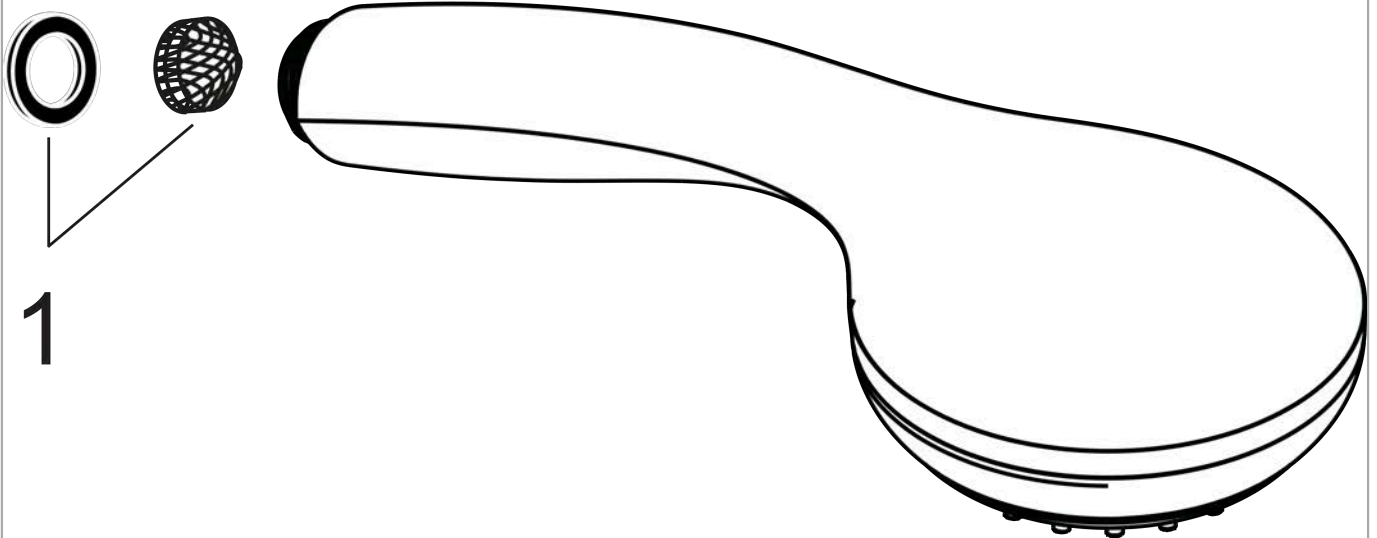

#### product features

- shower head size: 85 mm
- spray type: normal spray, Vario spray
- spray type adjustment by turning spray disc
- grey spray disc
- maximum flow rate at 3 bar: 17 l/min
- minimum flow pressure: 1 bar
- with internal water conduction
- rinseable screen seal
- connection thread G ½
- connection dimension: DN15
- suitable for continuous flow water heaters

### Scale drawing

### Flowchart

The consumption was measured in combination with the appropriate fittings (thermostat/mixer/in-wall valve) to reflect actual application in practice.

**Crometta 85**  
**Hand shower Vario**  
Surfaces: **Chrome**

Article Number: **28562000**

Exploded Drawing

Year of production: >02/08

**Crometta 85**  
**Hand shower Vario**  
 Surfaces: **Chrome** Article Number: **28562000**

**Spare part list**

Year of production: >02/08