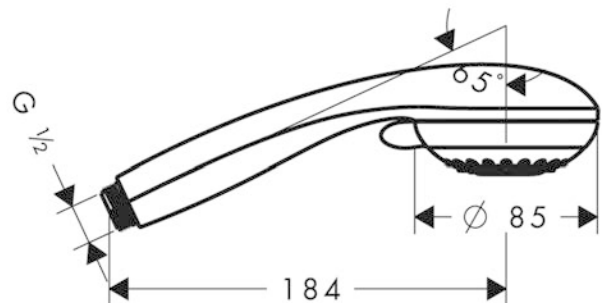

Scale drawing