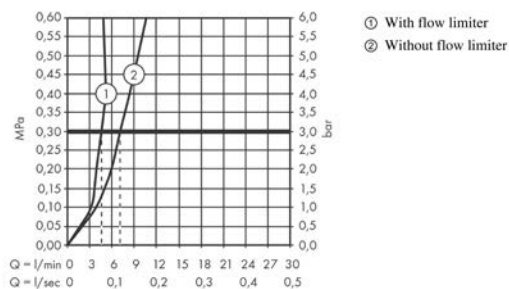

Talis S

Single lever basin mixer 100 with pop-up waste set

Surfaces: **Chrome** Article Number: **72020000**

Description

product features

- consists of: single lever basin mixer, waste set
- ComfortZone 100
- projection: 93 mm
- spray type: normal spray
- maximum flow rate at 3 bar: 5 l/min
- ceramic cartridge
- temperature limitation adjustable
- suitable for continuous flow water heaters
- pop-up waste set G 1¼
- material waste set: metal
- connection type: G ¾ connections
- connection dimension: DN15

Technology

Product image

Scale drawing

Flowchart

Talis S
Single lever basin mixer 100 with pop-up waste set
 Surfaces: **Chrome** Article Number: **72020000**

Exploded Drawing

Year of production: >04/17

Talis S