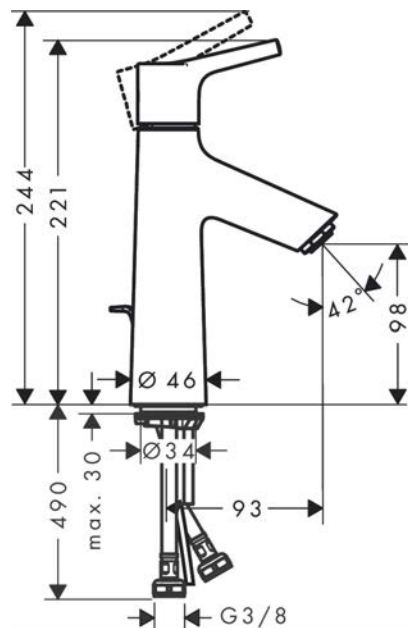

Talis S

Single lever basin mixer 100 with pop-up waste set

Surfaces: **Chrome** Article Number: **72020000**

Description

product features

- consists of: single lever basin mixer, waste set
- ComfortZone 100
- projection: 93 mm
- spray type: normal spray
- maximum flow rate at 3 bar: 5 l/min
- ceramic cartridge
- temperature limitation adjustable
- suitable for continuous flow water heaters
- pop-up waste set G 1¼
- material waste set: metal
- connection type: G ¾ connections
- connection dimension: DN15

Technology

Product image

Scale drawing

Flowchart

Talis S
Single lever basin mixer 100 with pop-up waste set
 Surfaces: **Chrome** Article Number: **72020000**

Exploded Drawing

Year of production: >04/17

Talis S

Single lever basin mixer 100 with pop-up waste set

Surfaces: **Chrome** Article Number: **72020000**

Spare part list

Year of production: >04/17

Pos.	Description	Article Number	Price	PU
1	handle	92626000	€ 28,20	1
2	screw cover	95704000	€ 3,21	1
3	flange	92625000	€ 28,20	1
4	nut	92627000	€ 18,33	1
5	O-ring 27x1,5	92527000	€ 11,31	1
6	cartridge, assy	97685000	€ 57,12	1
7	seal	98865000	€ 28,20	1
8	adapter for cartridge	92628000	€ 18,33	1
9	adapter for cartridge	98866000	€ 28,20	1
10	O-ring 23x2	98398000	€ 3,21	1
11	aerator M24x1 (5 l/min)	13185000	-	1
12	screw M8 x 68	97736000	€ 5,24	1
13	seal	97608000	€ 5,24	1
14	fixing set	96016000	€ 28,20	1
15	connection hose 600 mm M8x0,75 G3/8	96556000	€ 22,37	1
16	O-ring 6,6x1,6	93019000	€ 3,21	1
17	pull rod	96657000	€ 11,31	1
18	pop up waste	94139000	-	1