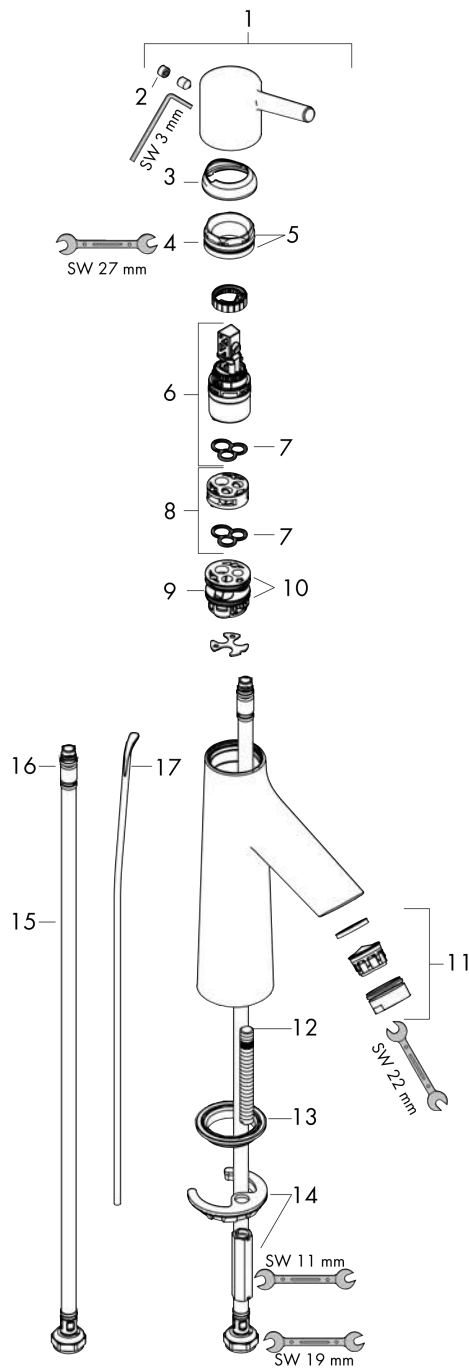

Talis S

Single lever basin mixer 100 with pop-up waste set

Surfaces: **Chrome** Article Number: **72020000**

Description

product features

- consists of: single lever basin mixer, waste set
- ComfortZone 100
- projection: 93 mm
- spray type: normal spray
- maximum flow rate at 3 bar: 5 l/min
- ceramic cartridge
- temperature limitation adjustable
- suitable for continuous flow water heaters
- pop-up waste set G 1¼
- material waste set: metal
- connection type: G ¾ connections
- connection dimension: DN15

Technology

Product image

Scale drawing

Flowchart

Talis S
Single lever basin mixer 100 with pop-up waste set
 Surfaces: **Chrome** Article Number: **72020000**

Exploded Drawing

Year of production: >04/17

Talis S

Single lever basin mixer 100 with pop-up waste set

Surfaces: **Chrome** Article Number: **72020000**

Spare part list

Year of production: >04/17

Pos.	Description	Article Number	Price	PU
1	handle	92626000	€ 28,20	1
2	screw cover	95704000	€ 3,21	1
3	flange	92625000	€ 28,20	1
4	nut	92627000	€ 18,33	1
5	O-ring 27x1,5	92527000	€ 11,31	1
6	cartridge, assy	97685000	€ 57,12	1
7	seal	98865000	€ 28,20	1
8	adapter for cartridge	92628000	€ 18,33	1
9	adapter for cartridge	98866000	€ 28,20	1
10	O-ring 23x2	98398000	€ 3,21	1
11	aerator M24x1 (5 l/min)	13185000	-	1
12	screw M8 x 68	97736000	€ 5,24	1
13	seal	97608000	€ 5,24	1
14	fixing set	96016000	€ 28,20	1
15	connection hose 600 mm M8x0,75 G3/8	96556000	€ 22,37	1
16	O-ring 6,6x1,6	93019000	€ 3,21	1
17	pull rod	96657000	€ 11,31	1
18	pop up waste	94139000	-	1