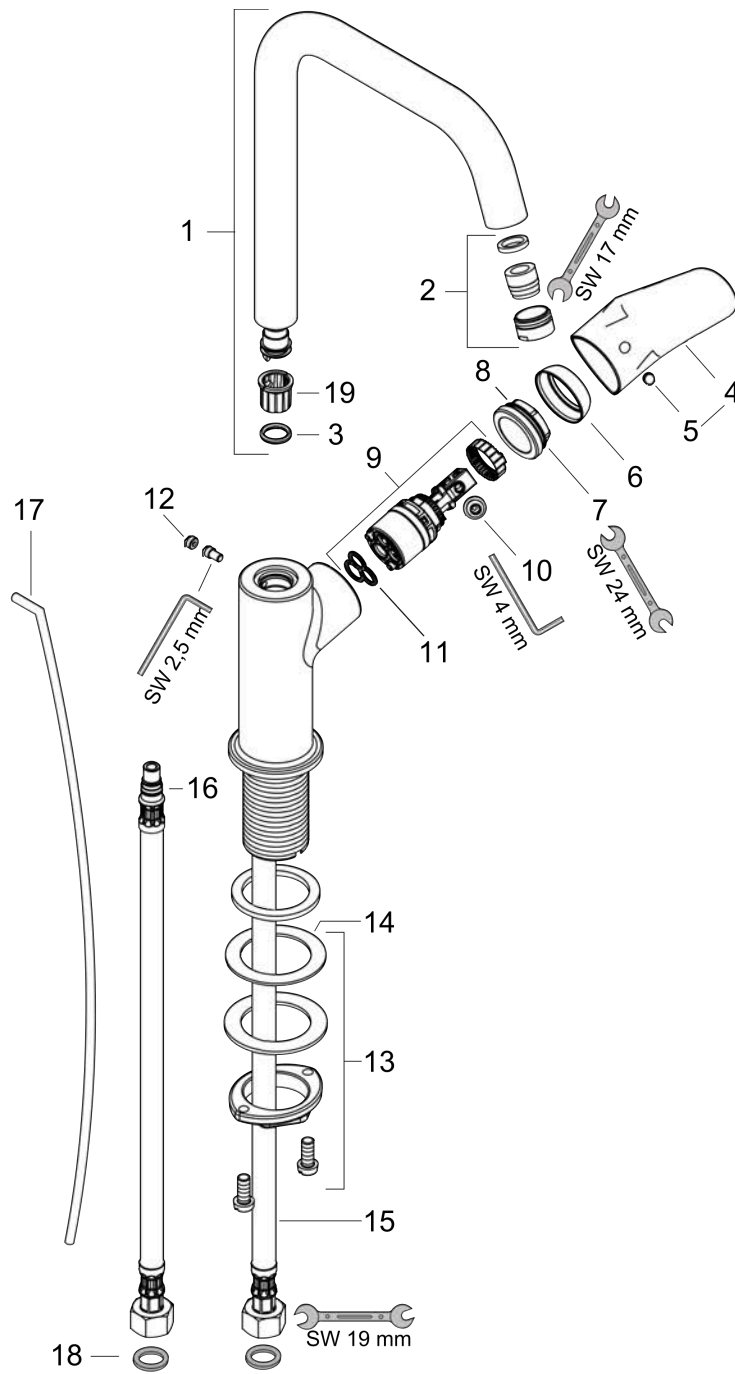

Focus

Single lever basin mixer 240 with swivel spout and pop-up waste set

Surfaces: **Chrome** Article Number: **31609000**

Description

product features

- consists of: single lever basin mixer, waste set
- ComfortZone 240
- projection: 160 mm
- swivel range 120°
- spray type: normal spray
- maximum flow rate at 3 bar: 5 l/min
- ceramic cartridge
- temperature limitation adjustable
- suitable for continuous flow water heaters
- pop-up waste set G 1¼
- material waste set: metal
- connection type: G ¾ connections
- connection dimension: DN15
- handle position on the side: bottom-side at the base body (not suitable for wash bowls)

Technology

Product image

Scale drawing

Focus

Single lever basin mixer 240 with swivel spout and pop-up waste set

Surfaces: **Chrome** Article Number: **31609000**

Flowchart

Focus

Single lever basin mixer 240 with swivel spout and pop-up waste set

Surfaces: **Chrome** Article Number: **31609000**

Exploded Drawing

Year of production: >05/11

Focus

Single lever basin mixer 240 with swivel spout and pop-up waste set

Surfaces: **Chrome** Article Number: **31609000**

Spare part list

Year of production: >05/11

Pos.	Description	Article Number	Price	PU
1	spout cpl.	95856000	€ 124,95	1
2	aerator M18x1 (5 l/min)	95384000	€ 35,94	1
3	O-ring 11x2	98127000	€ 3,21	1
4	handle	95855000	€ 35,94	1
5	screw cover	96338000	€ 3,21	1
6	flange	95493000	€ 18,33	1
7	nut	95178000	€ 35,94	1
8	O-ring 24x2	98388000	€ 3,21	1
9	cartridge, assy	97685000	€ 57,12	1
10	locking screw for handle	95140000	€ 5,24	1
11	seal	98865000	€ 28,20	1
12	screw cover	95181000	€ 3,21	1
13	fixing set (Ø 32)	13961000	€ 22,37	1
14	lever collar	97548000	€ 3,21	1
15	connection hose 450 mm M8x0,75 G3/8	97206000	€ 28,20	1
16	O-ring 7x1,5	98422000	€ 3,21	1
17	pull rod	96657000	€ 11,31	1
18	sealing set	95581000	€ 5,24	1
19	lever collar	92849000	€ 8,45	1
a	pop up waste	94139000	-	1
b	fixation extension 35 mm	13898000	€ 70,57	1