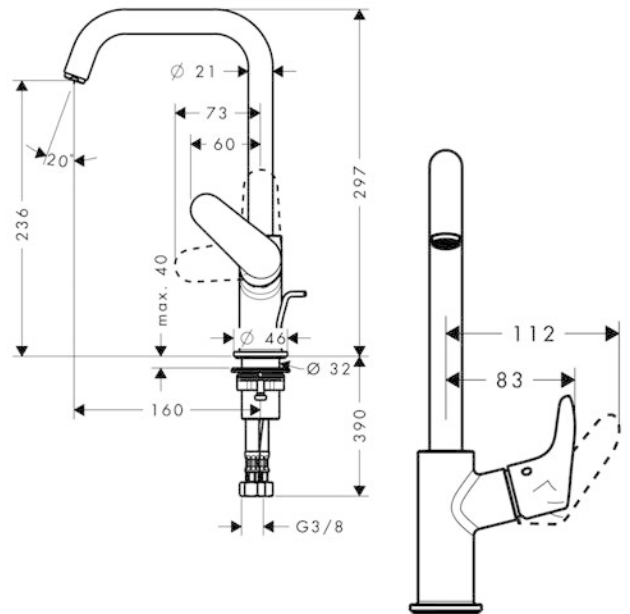

Focus

Single lever basin mixer 240 with swivel spout and pop-up waste set

Surfaces: **Chrome** Article Number: **31609000**

Description

product features

- consists of: single lever basin mixer, waste set
- ComfortZone 240
- projection: 160 mm
- swivel range 120°
- spray type: normal spray
- maximum flow rate at 3 bar: 5 l/min
- ceramic cartridge
- temperature limitation adjustable
- suitable for continuous flow water heaters
- pop-up waste set G 1¼
- material waste set: metal
- connection type: G ¾ connections
- connection dimension: DN15
- handle position on the side: bottom-side at the base body (not suitable for wash bowls)

Technology

Product image

Scale drawing

Focus

Single lever basin mixer 240 with swivel spout and pop-up waste set

Surfaces: **Chrome** Article Number: **31609000**

Flowchart

Focus

Single lever basin mixer 240 with swivel spout and pop-up waste set

Surfaces: **Chrome** Article Number: **31609000**

Exploded Drawing

Year of production: >05/11

Focus

Single lever basin mixer 240 with swivel spout and pop-up waste set

Surfaces: **Chrome** Article Number: **31609000**

Spare part list

Year of production: >05/11

Pos.	Description	Article Number	Price	PU
1	spout cpl.	95856000	€ 124,95	1
2	aerator M18x1 (5 l/min)	95384000	€ 35,94	1
3	O-ring 11x2	98127000	€ 3,21	1
4	handle	95855000	€ 35,94	1
5	screw cover	96338000	€ 3,21	1
6	flange	95493000	€ 18,33	1
7	nut	95178000	€ 35,94	1
8	O-ring 24x2	98388000	€ 3,21	1
9	cartridge, assy	97685000	€ 57,12	1
10	locking screw for handle	95140000	€ 5,24	1
11	seal	98865000	€ 28,20	1
12	screw cover	95181000	€ 3,21	1
13	fixing set (Ø 32)	13961000	€ 22,37	1
14	lever collar	97548000	€ 3,21	1
15	connection hose 450 mm M8x0,75 G3/8	97206000	€ 28,20	1
16	O-ring 7x1,5	98422000	€ 3,21	1
17	pull rod	96657000	€ 11,31	1
18	sealing set	95581000	€ 5,24	1
19	lever collar	92849000	€ 8,45	1
a	pop up waste	94139000	-	1
b	fixation extension 35 mm	13898000	€ 70,57	1