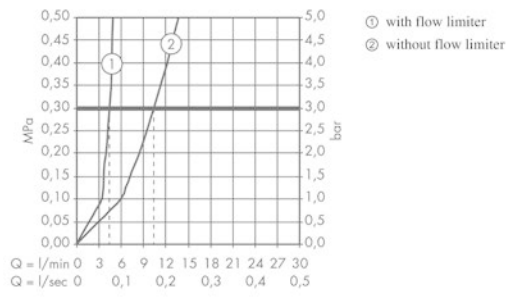

Focus

Single lever basin mixer 240 with swivel spout and pop-up waste set

Surfaces: **Chrome** Article Number: **31609000**

Description

product features

- consists of: single lever basin mixer, waste set
- ComfortZone 240
- projection: 160 mm
- swivel range 120°
- spray type: normal spray
- maximum flow rate at 3 bar: 5 l/min
- ceramic cartridge
- temperature limitation adjustable
- suitable for continuous flow water heaters
- pop-up waste set G 1¼
- material waste set: metal
- connection type: G ¾ connections
- connection dimension: DN15
- handle position on the side: bottom-side at the base body (not suitable for wash bowls)

Technology

Product image

Scale drawing

Focus

Single lever basin mixer 240 with swivel spout and pop-up waste set

Surfaces: **Chrome** Article Number: **31609000**

Flowchart

Focus