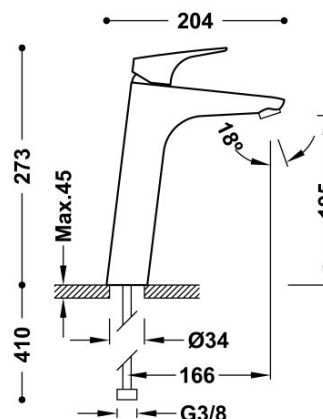

TRES

21720301

Single lever washbasin mixer with Tres-Duo

Anti-scald system that allows you to limit the desired maximum temperature.

Tres-duo®. Water savings. Two on positions for the lever. Half the consumption in the middle position.

Chrome Finish.

Tres Comercial, S.A. | C/Penedès, 16-26 | Zona Industrial, Sector A | 08759 Vallirana (Barcelona)

T (+34) 936834004 | F (+34) 936835061 | infotres@tresgriferia.com

www.tresgriferia.com