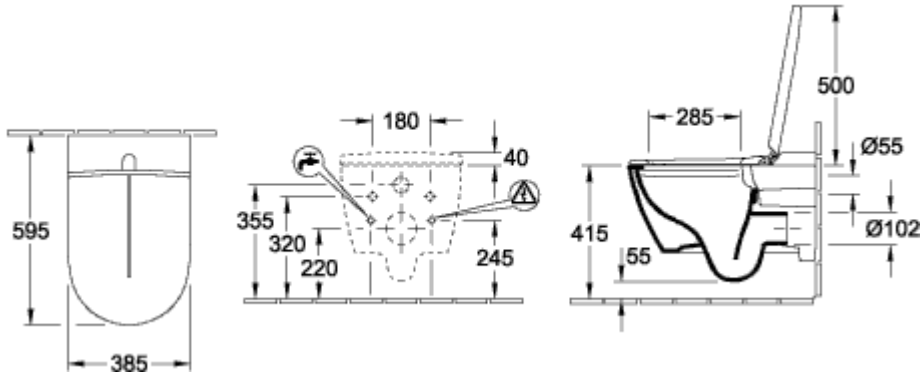

TECHNICAL DRAWINGS

V0E100R1