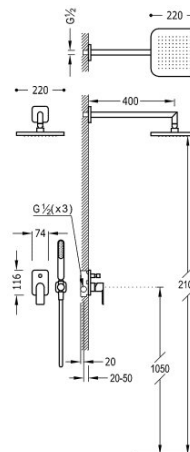

TRES

20018002

Concealed shower set

with water shut off and flow control.

- Built-in body included
- Fixed shower head 220x220 mm. with ball joint.
- Elbow wall.
- Anti-limescale hand shower.
- Satin hose.

Chrome Finish.

Tres Comercial, S.A. | C/Penedès, 16-26 | Zona Industrial, Sector A | 08759 Vallirana (Barcelona)

T (+34) 936834004 | F (+34) 936835061 | infotres@tresgriferia.com

www.tresgriferia.com