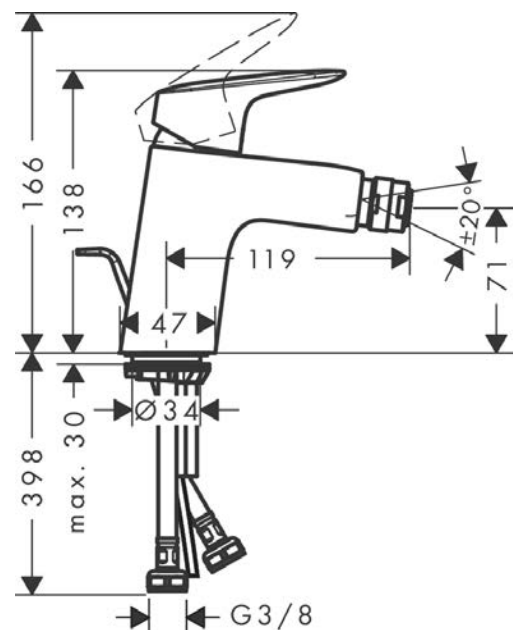

Logis

Single lever bidet mixer 70 with pop-up waste set

Surfaces: **Chrome** Article Number: **71204000**

Description

product features

- consists of: single lever bidet mixer, waste set
- projection 119 mm
- aerator with ball pivot
- spray type: normal spray
- maximum flow rate at 3 bar: 7,2 l/min
- ceramic cartridge
- temperature limitation adjustable
- suitable for continuous flow water heaters
- material waste set: synthetic
- connection type: G 3/8 connections
- connection dimension: DN15

Technology

Product image

Scale drawing

Flowchart

Logis

Single lever bidet mixer 70 with pop-up waste set

Surfaces: **Chrome** Article Number: **71204000**

Exploded Drawing

Year of production: >05/17

Logis

Single lever bidet mixer 70 with pop-up waste set

Surfaces: **Chrome** Article Number: **71204000**

Spare part list

Year of production: >05/17

Pos.	Description	Article Number	Price	PU
1	handle	92224000	€ 44,63	1
2	screw cover	96338000	€ 3,21	1
3	flange	97406000	€ 18,33	1
4	nut	97209000	€ 13,92	1
5	O-Ring 32x2	98193000	€ 3,21	1
6	cartridge, assy	92730000	€ 57,12	1
7	locking screw for handle	95140000	€ 5,24	1
8	seal	95008000	€ 8,45	1
9	adapter for cartridge	98750000	€ 11,31	1
10	O-Ring 30x2	98186000	€ 3,21	1
11	O-ring 35x2	92604000	€ 5,24	1
12	ball joint	92036000	€ 22,37	1
13	aerator M24x1 (7 l/min)	92509000	€ 18,33	1
14	screw M8 x 68	97736000	€ 5,24	1
15	seal Ø 42	98722000	€ 5,24	1
16	fixing set	96016000	€ 28,20	1
17	connection hose 450 mm M8x0,75 G3/8	97206000	€ 28,20	1
18	O-ring 6,6x1,6	93019000	€ 3,21	1
19	pull rod	96657000	€ 11,31	1
a	pop up waste	92168000	€ 35,94	1