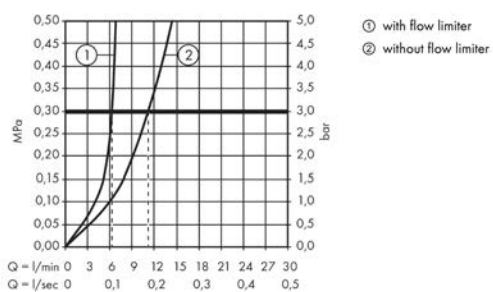

Logis

Single lever bidet mixer 70 with pop-up waste set

Surfaces: **Chrome** Article Number: **71204000**

Description

product features

- consists of: single lever bidet mixer, waste set
- projection 119 mm
- aerator with ball pivot
- spray type: normal spray
- maximum flow rate at 3 bar: 7,2 l/min
- ceramic cartridge
- temperature limitation adjustable
- suitable for continuous flow water heaters
- material waste set: synthetic
- connection type: G 3/8 connections
- connection dimension: DN15

Technology

Product image

Scale drawing

Flowchart

Logis

Single lever bidet mixer 70 with pop-up waste set

Surfaces: **Chrome** Article Number: **71204000**

Exploded Drawing