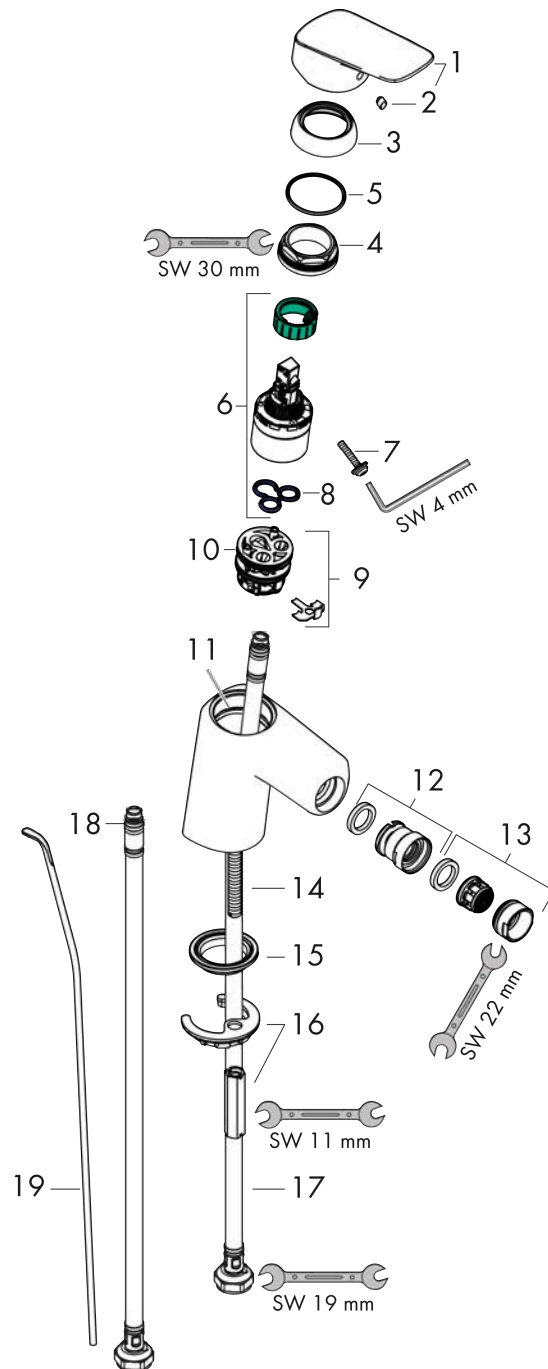

Logis

Single lever bidet mixer 70 with pop-up waste set

Surfaces: **Chrome** Article Number: **71204000**

Description

product features

- consists of: single lever bidet mixer, waste set
- projection 119 mm
- aerator with ball pivot
- spray type: normal spray
- maximum flow rate at 3 bar: 7,2 l/min
- ceramic cartridge
- temperature limitation adjustable
- suitable for continuous flow water heaters
- material waste set: synthetic
- connection type: G 3/8 connections
- connection dimension: DN15

Technology

Product image

Scale drawing

Flowchart

Logis

Single lever bidet mixer 70 with pop-up waste set

Surfaces: **Chrome** Article Number: **71204000**

Exploded Drawing

Year of production: >05/17

Logis

Single lever bidet mixer 70 with pop-up waste set

Surfaces: **Chrome** Article Number: **71204000**

Spare part list

Year of production: >05/17

Pos.	Description	Article Number	Price	PU
1	handle	92224000	€ 44,63	1
2	screw cover	96338000	€ 3,21	1
3	flange	97406000	€ 18,33	1
4	nut	97209000	€ 13,92	1
5	O-Ring 32x2	98193000	€ 3,21	1
6	cartridge, assy	92730000	€ 57,12	1
7	locking screw for handle	95140000	€ 5,24	1
8	seal	95008000	€ 8,45	1
9	adapter for cartridge	98750000	€ 11,31	1
10	O-Ring 30x2	98186000	€ 3,21	1
11	O-ring 35x2	92604000	€ 5,24	1
12	ball joint	92036000	€ 22,37	1
13	aerator M24x1 (7 l/min)	92509000	€ 18,33	1
14	screw M8 x 68	97736000	€ 5,24	1
15	seal Ø 42	98722000	€ 5,24	1
16	fixing set	96016000	€ 28,20	1
17	connection hose 450 mm M8x0,75 G3/8	97206000	€ 28,20	1
18	O-ring 6,6x1,6	93019000	€ 3,21	1
19	pull rod	96657000	€ 11,31	1
a	pop up waste	92168000	€ 35,94	1