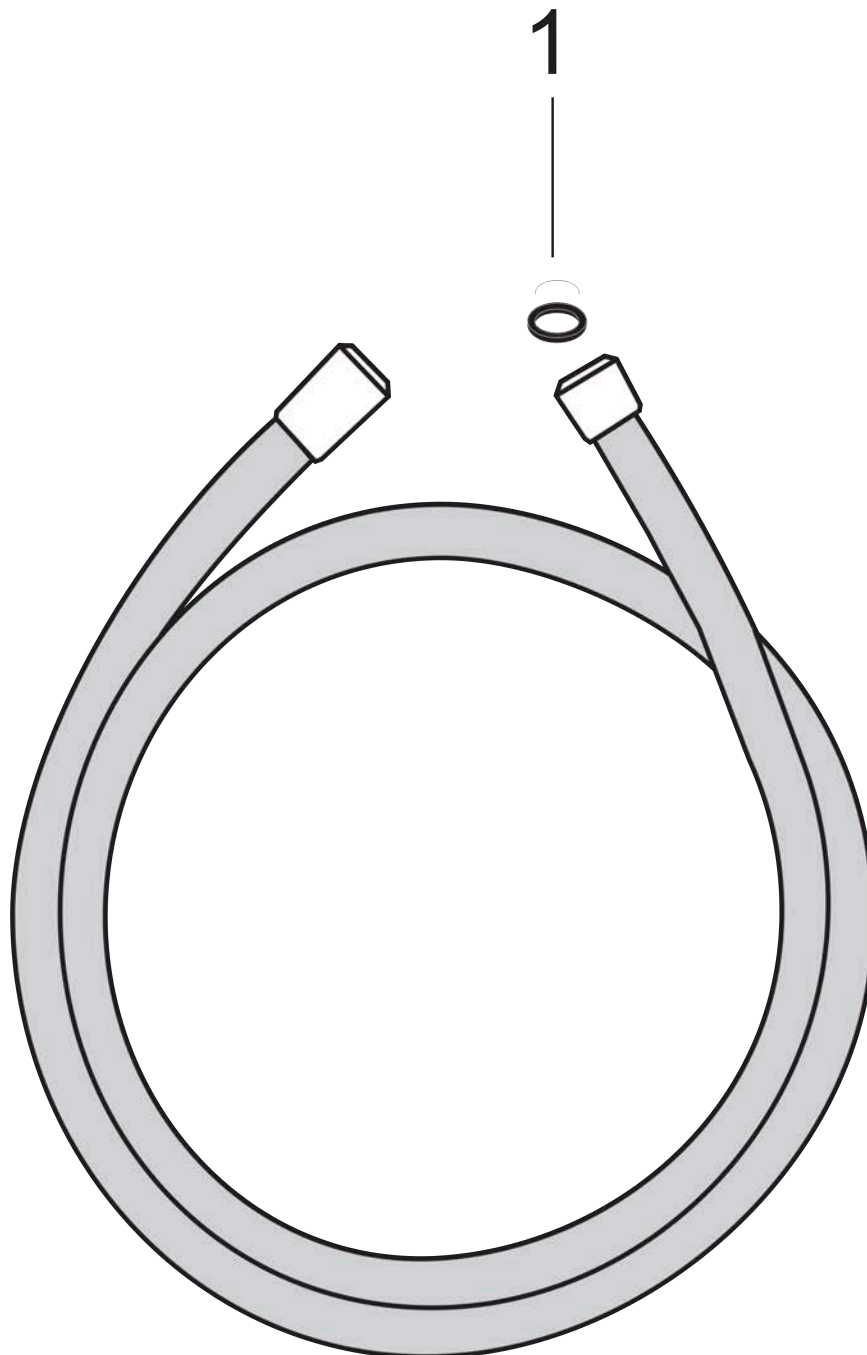

Isiflex

Shower hose 125 cm

Surfaces: **Chrome** Article Number: **28272000**

Description

product features

- high-quality shower hose
- with plastic coating, easy to clean
- shower hose length: 1.25 m
- pivot connector prevent hose from tangling
- kink-protected
- nuts shower hose: conical nut on both ends
- connection thread: G ½

Design awards

Product image

Scale drawing

Isiflex
Shower hose 125 cm
 Surfaces: **Chrome** Article Number: **28272000**

Exploded Drawing

Year of production: >12/00

Isiflex

Shower hose 125 cm

Surfaces: **Chrome** Article Number: **28272000**

Spare part list

Year of production: >12/00

Pos.	Description	Article Number	Price	PU
1	seal	98058000	€ 3,21	1