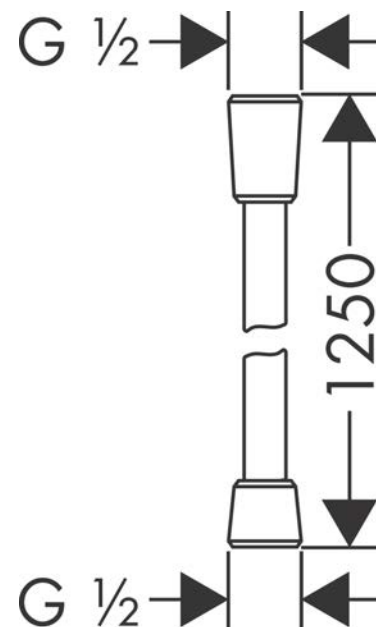

Isiflex

Shower hose 125 cm

Surfaces: **Chrome** Article Number: **28272000**

Description

product features

- high-quality shower hose
- with plastic coating, easy to clean
- shower hose length: 1.25 m
- pivot connector prevent hose from tangling
- kink-protected
- nuts shower hose: conical nut on both ends
- connection thread: G ½

Design awards

Product image

Scale drawing

Isiflex
Shower hose 125 cm
 Surfaces: **Chrome** Article Number: **28272000**

Exploded Drawing

Year of production: >12/00

Isiflex

Shower hose 125 cm

Surfaces: **Chrome** Article Number: **28272000**

Spare part list

Year of production: >12/00

Pos.	Description	Article Number	Price	PU
1	seal	98058000	€ 3,21	1