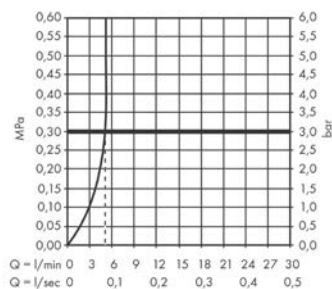

Talis E

Single lever basin mixer 80 with push-open waste set

Surfaces: **Chrome** Article Number: **71701000**

Description

product features

- consists of: single lever basin mixer, waste set
- ComfortZone 80
- projection: 96 mm
- spray type: normal spray
- maximum flow rate at 3 bar: 5 l/min
- ceramic cartridge
- temperature limitation adjustable
- suitable for continuous flow water heaters
- push-open waste set G 1¼
- material waste set: metal
- connection type: G ¾ connections
- connection dimension: DN15

Technology

Product image

Scale drawing

Flowchart

Talis E
Single lever basin mixer 80 with push-open waste set
 Surfaces: **Chrome** Article Number: **71701000**

Exploded Drawing

Year of production: >05/17

Talis E**Single lever basin mixer 80 with push-open waste set**Surfaces: **Chrome** Article Number: **71701000****Spare part list**

Year of production: >05/17

Pos.	Description	Article Number	Price	PU
1	handle	92687000	€ 44,63	1
2	screw cover	95704000	€ 3,21	1
3	hollow set screw M6x10 DIN 916	96029000	€ 3,21	1
4	flange	92625000	€ 28,20	1
5	nut	92689000	€ 22,37	1
6	O-ring 25x1,5	98146000	€ 3,21	1
7	O-ring 27x1,5	92527000	€ 11,31	1
8	cartridge, assy	97685000	€ 57,12	1
9	seal	98865000	€ 28,20	1
10	adapter for cartridge	98866000	€ 28,20	1
11	O-ring 23x2	98398000	€ 3,21	1
12	aerator M24x1 (5 l/min)	13185000	-	1
13	screw M8 x 68	97736000	€ 5,24	1
14	seal Ø 42	98722000	€ 5,24	1
15	fixing set	96016000	€ 28,20	1
16	connection hose 450 mm M8x0,75 G3/8	97206000	€ 28,20	1
17	O-ring 6,6x1,6	93019000	€ 3,21	1
a	push-open waste set	50100000	-	1