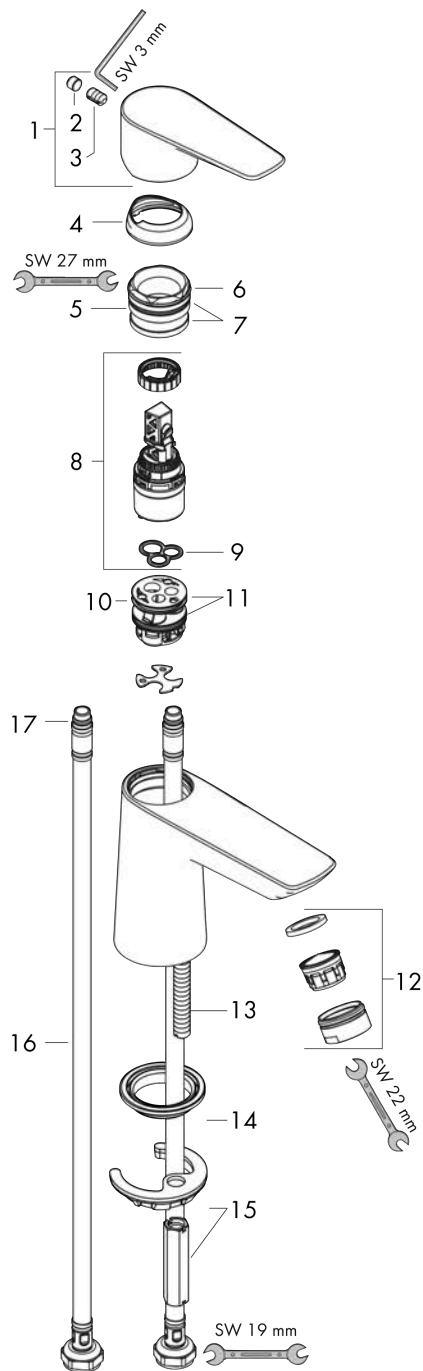

Talis E

Single lever basin mixer 80 with push-open waste set

Surfaces: **Chrome** Article Number: **71701000**

Description

product features

- consists of: single lever basin mixer, waste set
- ComfortZone 80
- projection: 96 mm
- spray type: normal spray
- maximum flow rate at 3 bar: 5 l/min
- ceramic cartridge
- temperature limitation adjustable
- suitable for continuous flow water heaters
- push-open waste set G 1¼
- material waste set: metal
- connection type: G ¾ connections
- connection dimension: DN15

Technology

Product image

Scale drawing

Flowchart

Talis E
Single lever basin mixer 80 with push-open waste set
 Surfaces: **Chrome** Article Number: **71701000**

Exploded Drawing

Year of production: >05/17

Talis E**Single lever basin mixer 80 with push-open waste set**Surfaces: **Chrome** Article Number: **71701000****Spare part list**

Year of production: >05/17

Pos.	Description	Article Number	Price	PU
1	handle	92687000	€ 44,63	1
2	screw cover	95704000	€ 3,21	1
3	hollow set screw M6x10 DIN 916	96029000	€ 3,21	1
4	flange	92625000	€ 28,20	1
5	nut	92689000	€ 22,37	1
6	O-ring 25x1,5	98146000	€ 3,21	1
7	O-ring 27x1,5	92527000	€ 11,31	1
8	cartridge, assy	97685000	€ 57,12	1
9	seal	98865000	€ 28,20	1
10	adapter for cartridge	98866000	€ 28,20	1
11	O-ring 23x2	98398000	€ 3,21	1
12	aerator M24x1 (5 l/min)	13185000	-	1
13	screw M8 x 68	97736000	€ 5,24	1
14	seal Ø 42	98722000	€ 5,24	1
15	fixing set	96016000	€ 28,20	1
16	connection hose 450 mm M8x0,75 G3/8	97206000	€ 28,20	1
17	O-ring 6,6x1,6	93019000	€ 3,21	1
a	push-open waste set	50100000	-	1