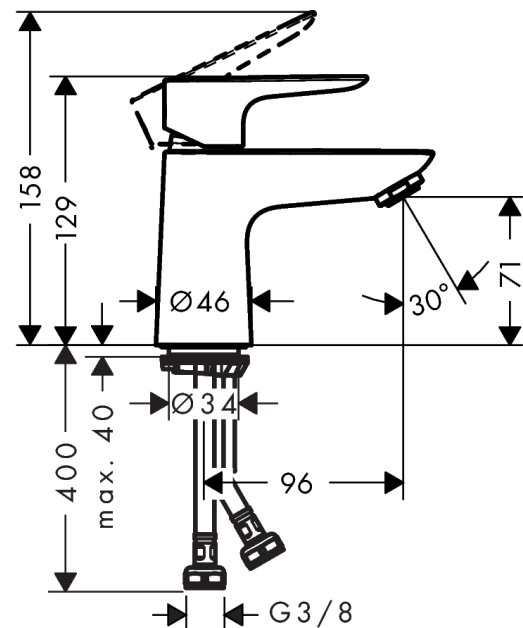

Talis E

Single lever basin mixer 80 with push-open waste set

Surfaces: **Chrome** Article Number: **71701000**

Description

product features

- consists of: single lever basin mixer, waste set
- ComfortZone 80
- projection: 96 mm
- spray type: normal spray
- maximum flow rate at 3 bar: 5 l/min
- ceramic cartridge
- temperature limitation adjustable
- suitable for continuous flow water heaters
- push-open waste set G 1¼
- material waste set: metal
- connection type: G ¾ connections
- connection dimension: DN15

Technology

Product image

Scale drawing

Flowchart

Talis E
Single lever basin mixer 80 with push-open waste set
 Surfaces: **Chrome** Article Number: **71701000**

Exploded Drawing

Year of production: >05/17

Talis E**Single lever basin mixer 80 with push-open waste set**Surfaces: **Chrome** Article Number: **71701000****Spare part list**

Year of production: >05/17

Pos.	Description	Article Number	Price	PU
1	handle	92687000	€ 44,63	1
2	screw cover	95704000	€ 3,21	1
3	hollow set screw M6x10 DIN 916	96029000	€ 3,21	1
4	flange	92625000	€ 28,20	1
5	nut	92689000	€ 22,37	1
6	O-ring 25x1,5	98146000	€ 3,21	1
7	O-ring 27x1,5	92527000	€ 11,31	1
8	cartridge, assy	97685000	€ 57,12	1
9	seal	98865000	€ 28,20	1
10	adapter for cartridge	98866000	€ 28,20	1
11	O-ring 23x2	98398000	€ 3,21	1
12	aerator M24x1 (5 l/min)	13185000	-	1
13	screw M8 x 68	97736000	€ 5,24	1
14	seal Ø 42	98722000	€ 5,24	1
15	fixing set	96016000	€ 28,20	1
16	connection hose 450 mm M8x0,75 G3/8	97206000	€ 28,20	1
17	O-ring 6,6x1,6	93019000	€ 3,21	1
a	push-open waste set	50100000	-	1