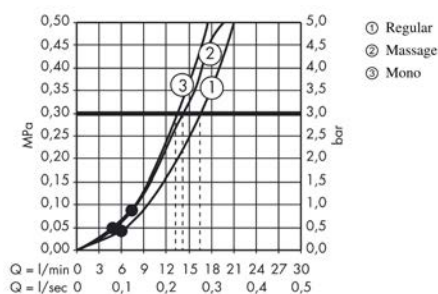

Flowchart

The consumption was measured in combination with the appropriate fittings (thermostat/mixer/ in-wall valve) to reflect actual application in practice.