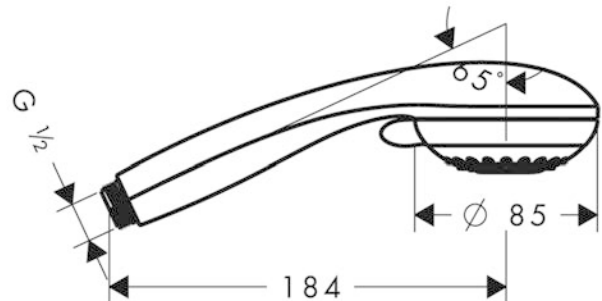

Scale drawing