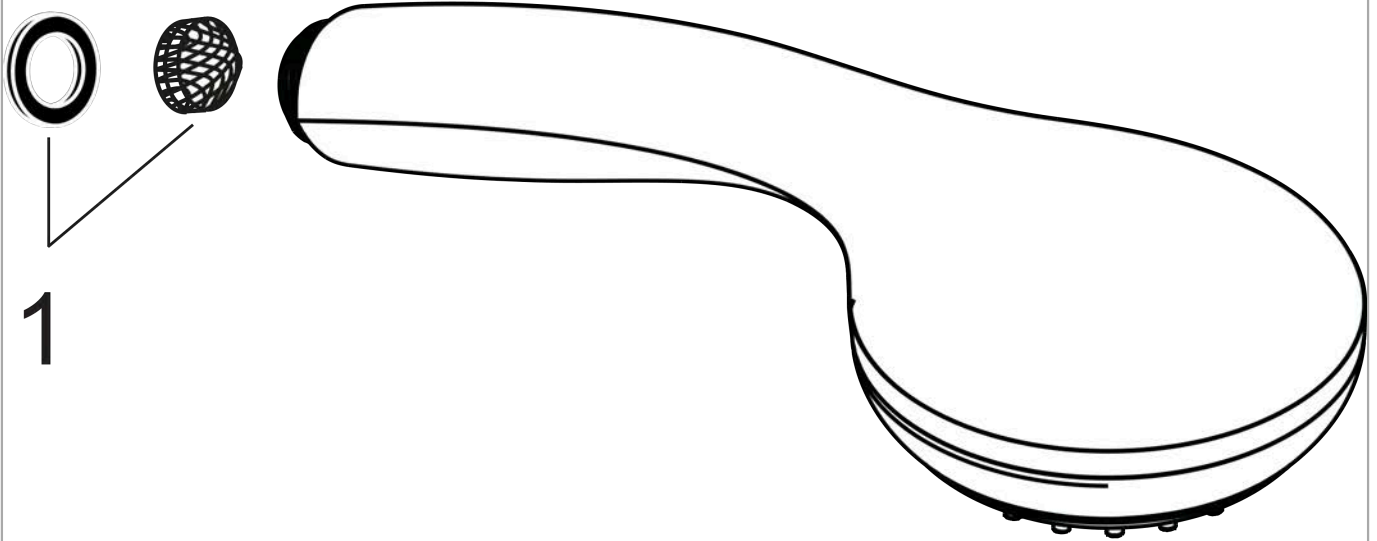

#### product features

- shower head size: 85 mm
- spray type: normal spray, Massage spray, MonoRain
- spray type adjustment by turning spray disc
- grey spray disc
- maximum flow rate at 3 bar: 16 l/min
- minimum flow pressure: 1 bar
- with internal water conduction
- rinseable screen seal
- connection thread G 1/2
- connection dimension: DN15
- suitable for continuous flow water heaters

### Scale drawing

### Flowchart

The consumption was measured in combination with the appropriate fittings (thermostat/mixer/ in-wall valve) to reflect actual application in practice.

**Crometta 85**  
**Hand shower Multi**  
Surfaces: **Chrome**

Article Number: **28563000**

Exploded Drawing

Year of production: >02/08

**Crometta 85**  
**Hand shower Multi**  
 Surfaces: **Chrome**    Article Number: **28563000**

**Spare part list**

Year of production: >02/08