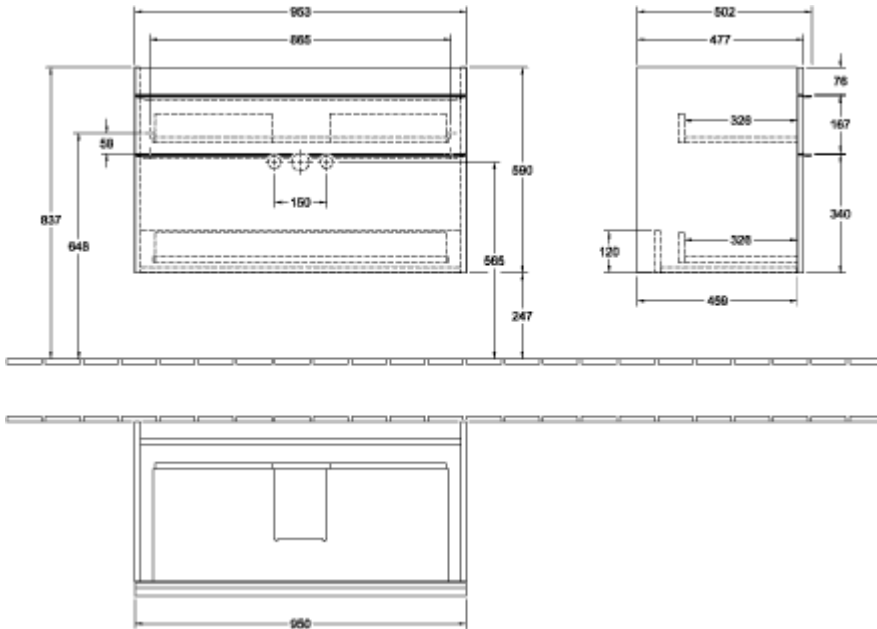

VENTICELLO VANITY UNIT ANGULAR

PRODUCT INFORMATION

Article title	Villeroy & Boch Venticello Vanity unit, 2 pull-out compartments, 953 x 590 x 477 mm, Glossy White / Glossy White
Article number	A92601DH
Assembly / Assembly type	wall-mounted
Type of opening	2 pull-out compartments
Equipment	1 x wide glass drawer divider , 2 x narrow glass drawer divider 1 x accessory box L 2 x pull-out compartment
Scope of delivery	1 x vanity unit , 1 x fastening set
Position of washbasin	washbasin on the middle
Depth in mm	477
Width in mm	953
Height in mm	590
Collection	Venticello
Product designation	Vanity unit
Suitable for	selected vanity washbasins
Function	with SoftClosing
Material front	MDF
Surface of front	Film
Material body	MDF
Surface of body	Film
Material cover panel	MDF
Other material	Handle: aluminium
Other surfaces	Handle: Chrome, glossy
Shape	Angular
Colour designation	Glossy White
Colour designation of cover panel	Glossy White
Other colour designations	Handle: Chrome
With lighting	No
Number of washbasins on vanity unit	1
Smart home compatible	No

TECHNICAL DRAWINGS

A92601DH

A92601DH